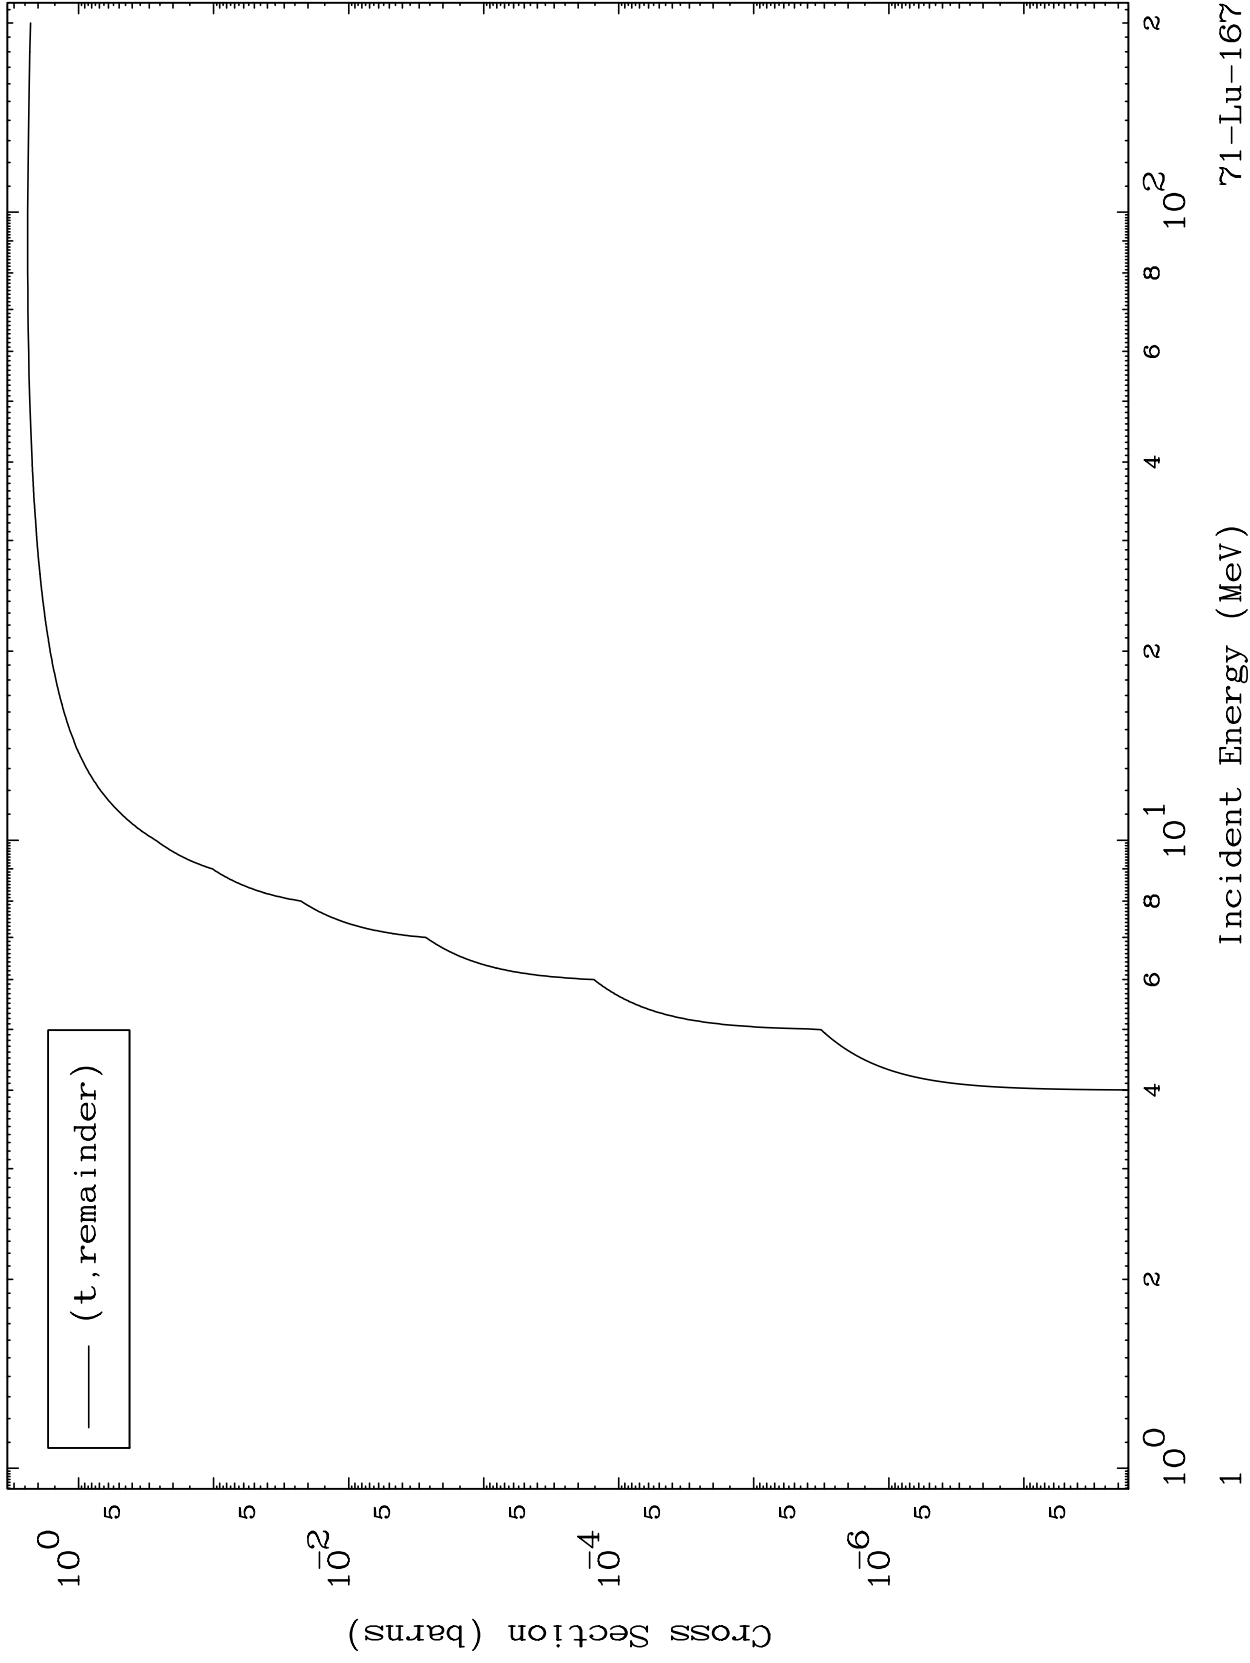

Press Mouse Button to Start

MAT 7102

Triton Major
0 Kelvin Cross Sections

71-Lu-167

Incident Energy (MeV)

71-Lu-167