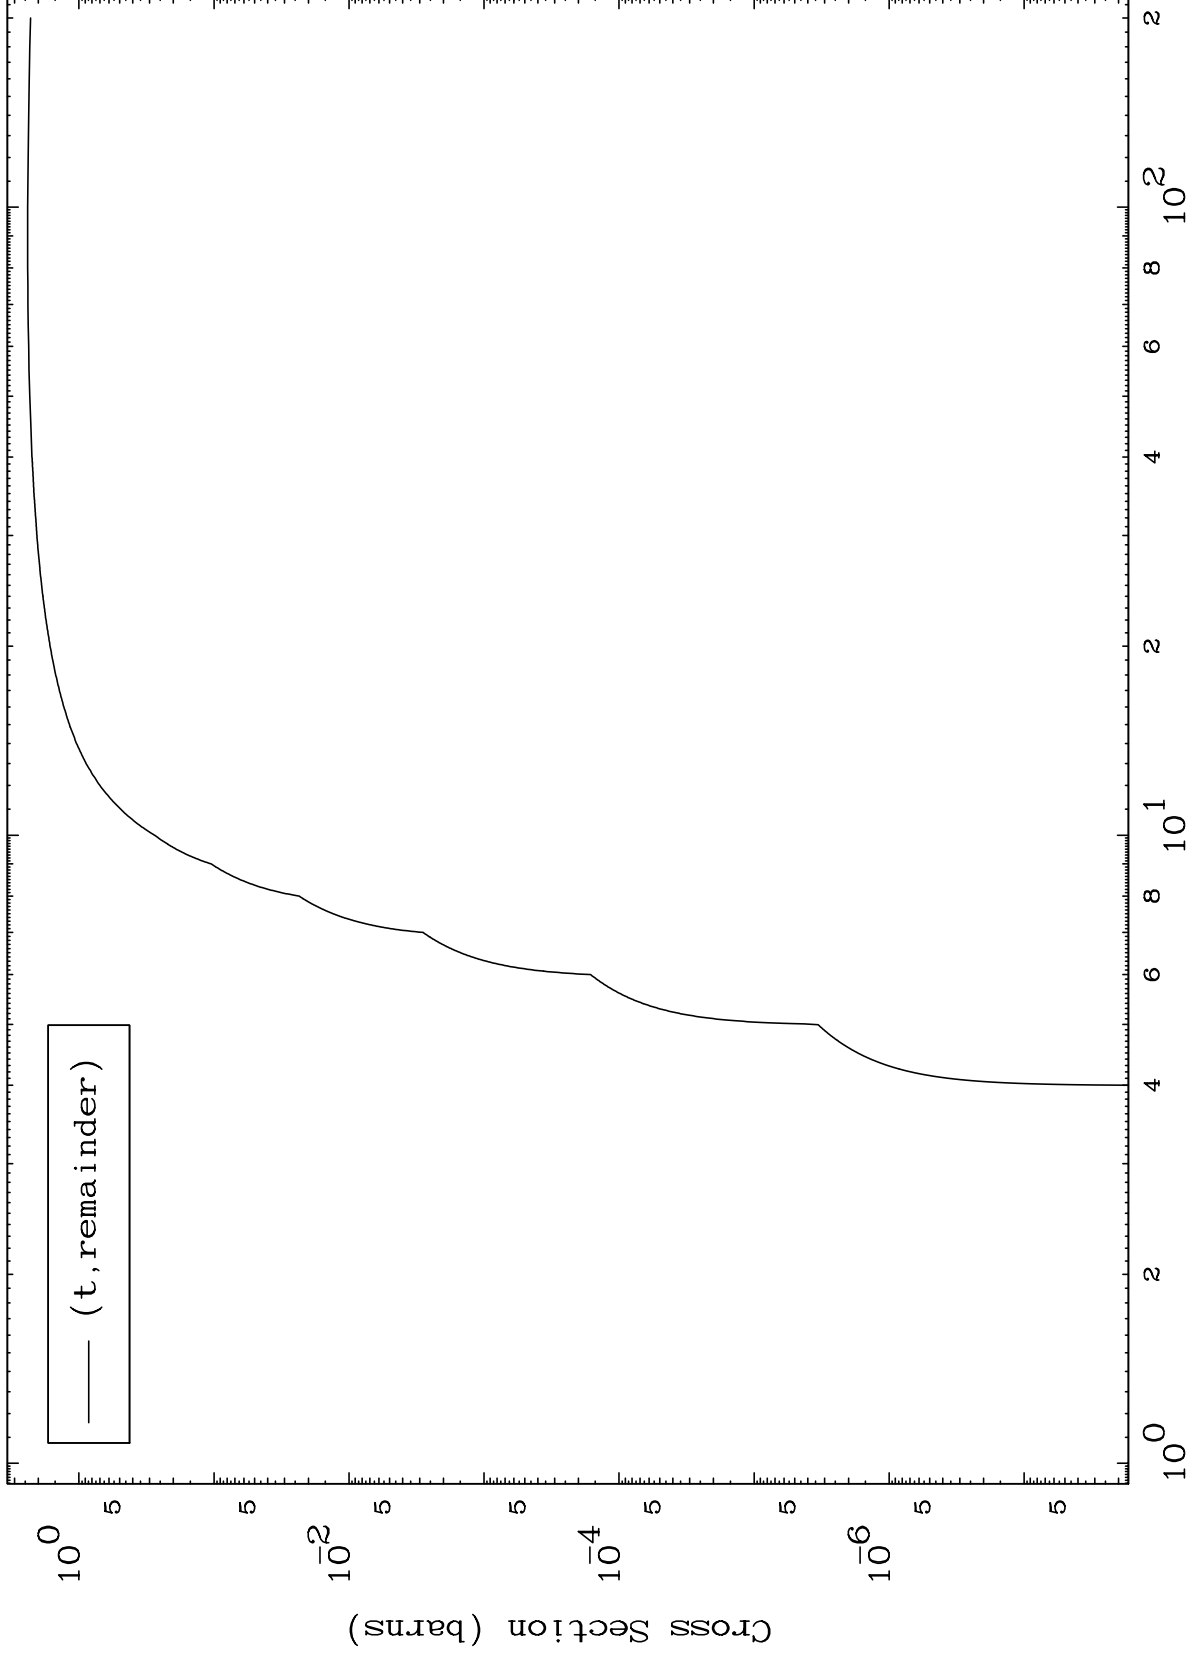

Press Mouse Button to Start

MAT 7107

Triton Major
0 Kelvin Cross Sections

71-Lu-169

Incident Energy (MeV)

71-Lu-169