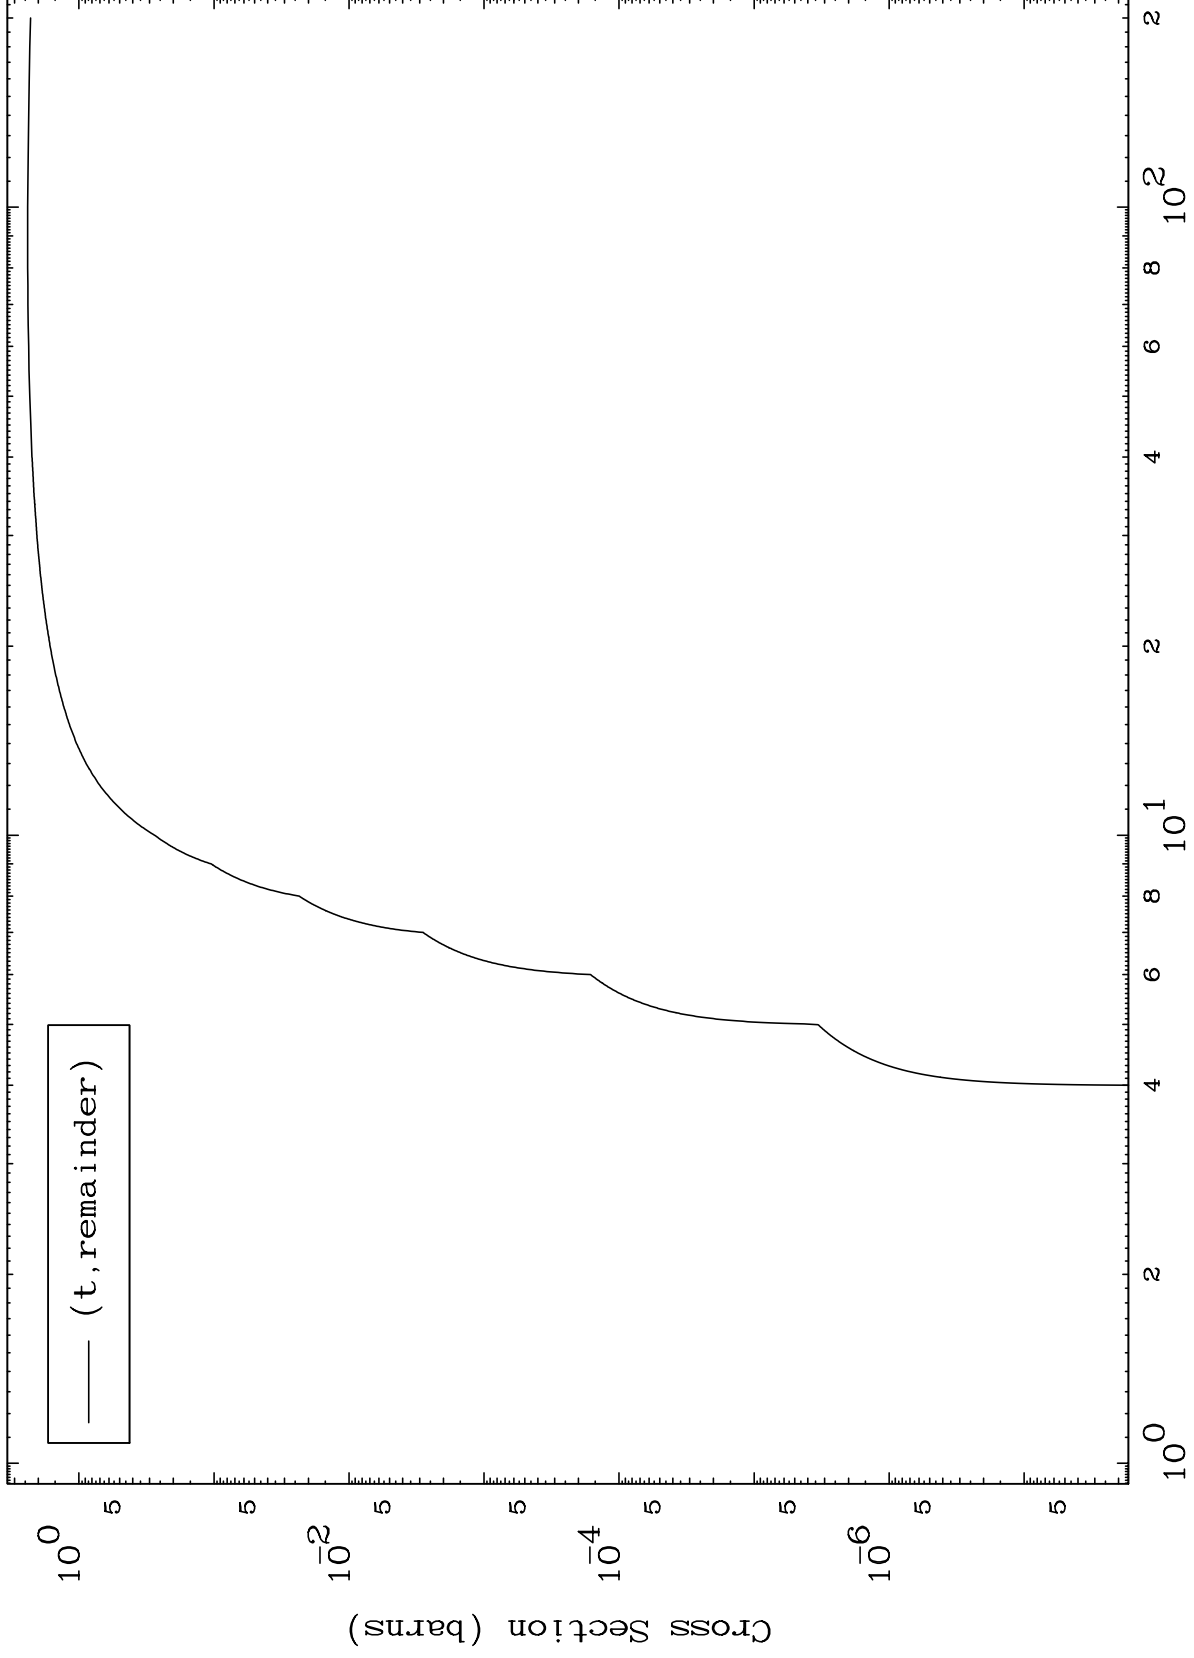

Press Mouse Button to Start

MAT 7108

Triton Major
0 Kelvin Cross Sections

71-Lu-169

Incident Energy (MeV)

71-Lu-169