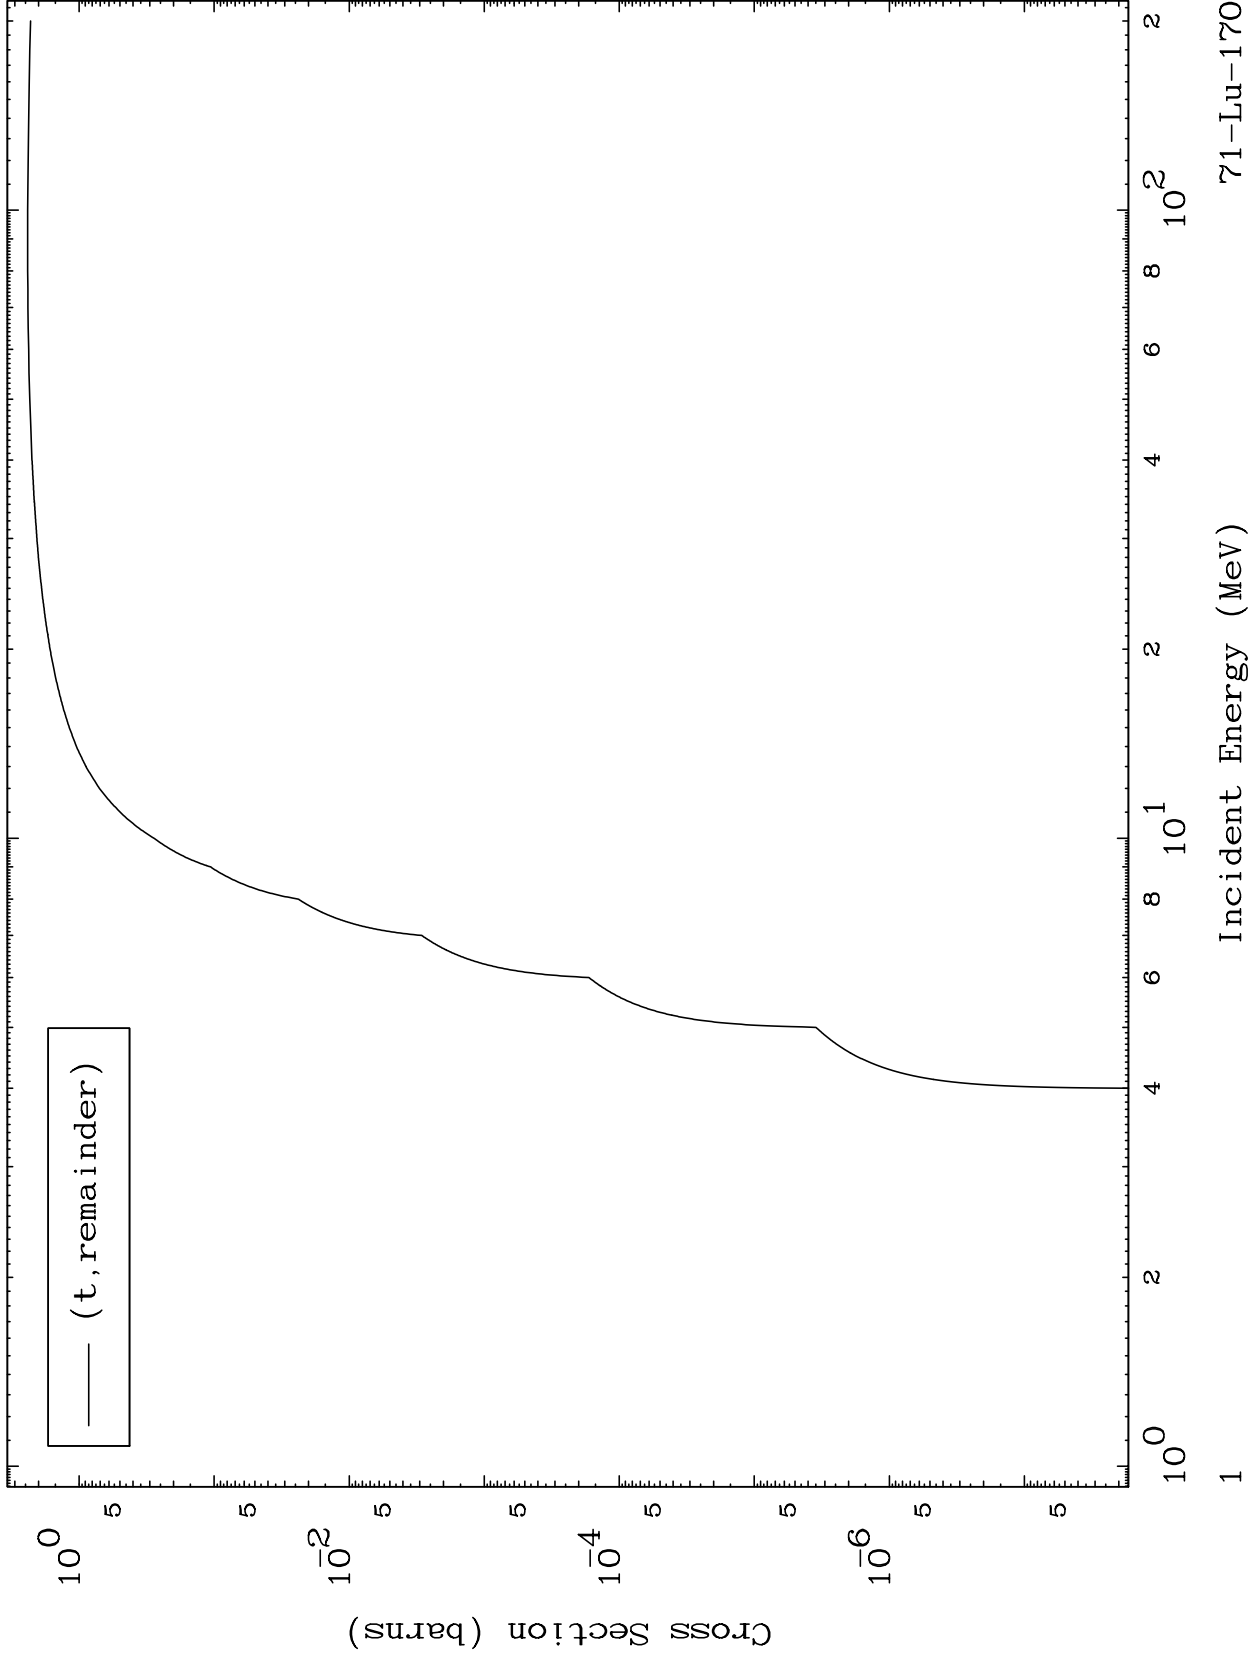

Press Mouse Button to Start

MAT 7110

Triton Major
0 Kelvin Cross Sections

71-Lu-170

71-Lu-170

Incident Energy (MeV)