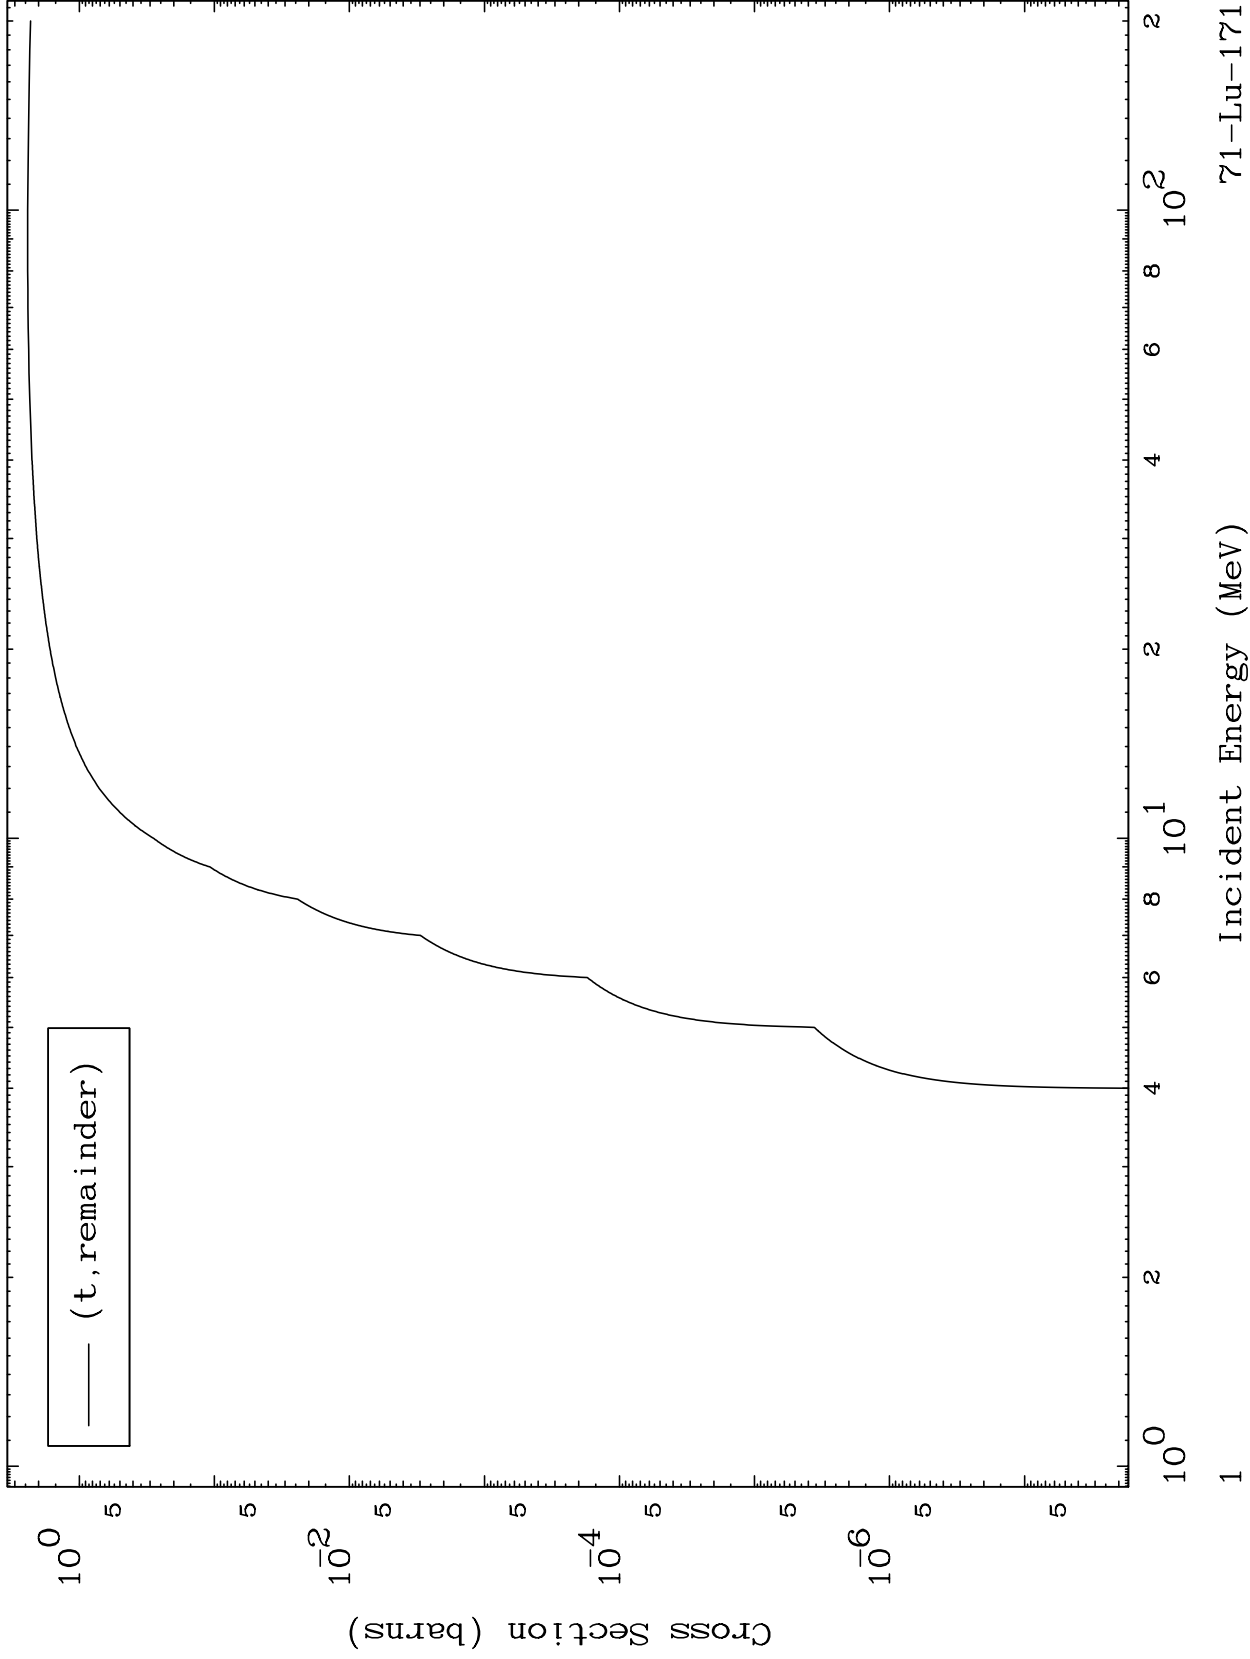

Press Mouse Button to Start

MAT 7113

Triton Major  
0 Kelvin Cross Sections

71-Lu-171

71-Lu-171

Incident Energy (MeV)