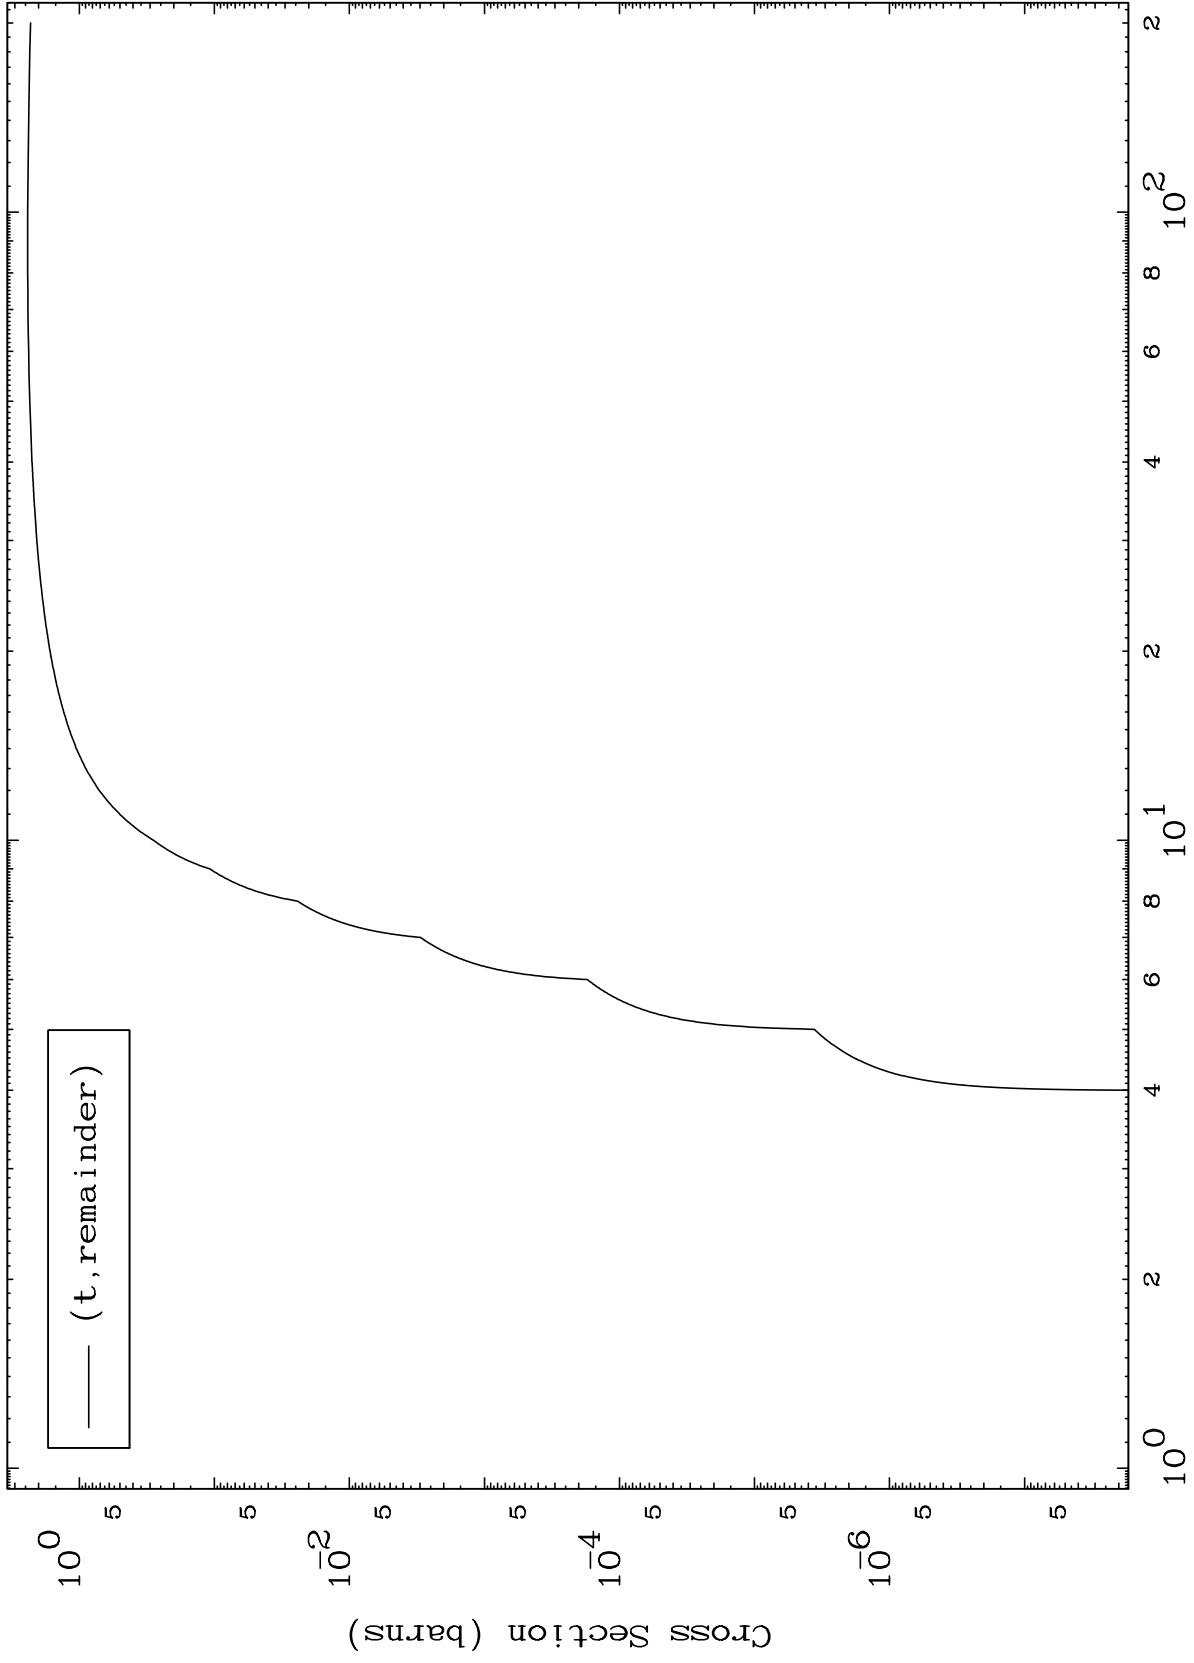

Press Mouse Button to Start

MAT 7114

Triton Major

71-Lu-171

0 Kelvin Cross Sections

(t, remainder)

Incident Energy (MeV)

71-Lu-171