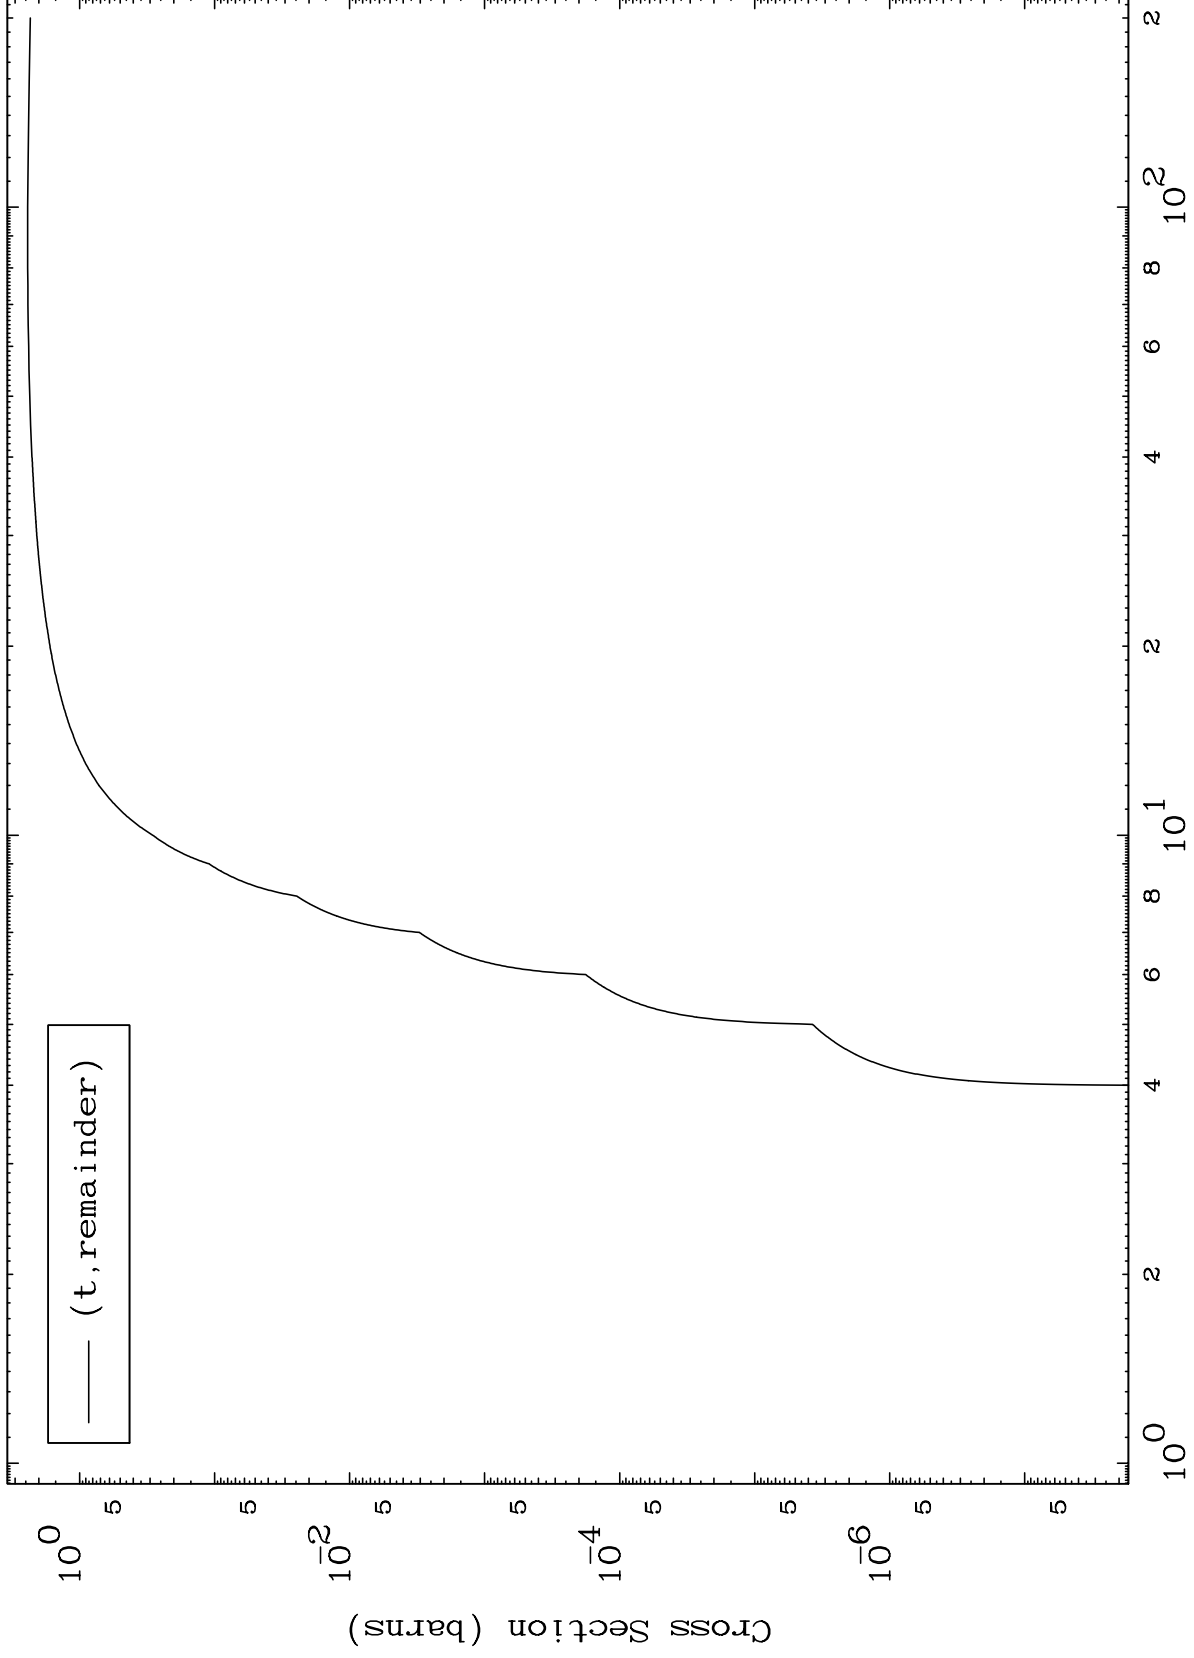

Press Mouse Button to Start

MAT 71116

Triton Major
0 Kelvin Cross Sections

71-Lu-172

Incident Energy (MeV)

71-Lu-172