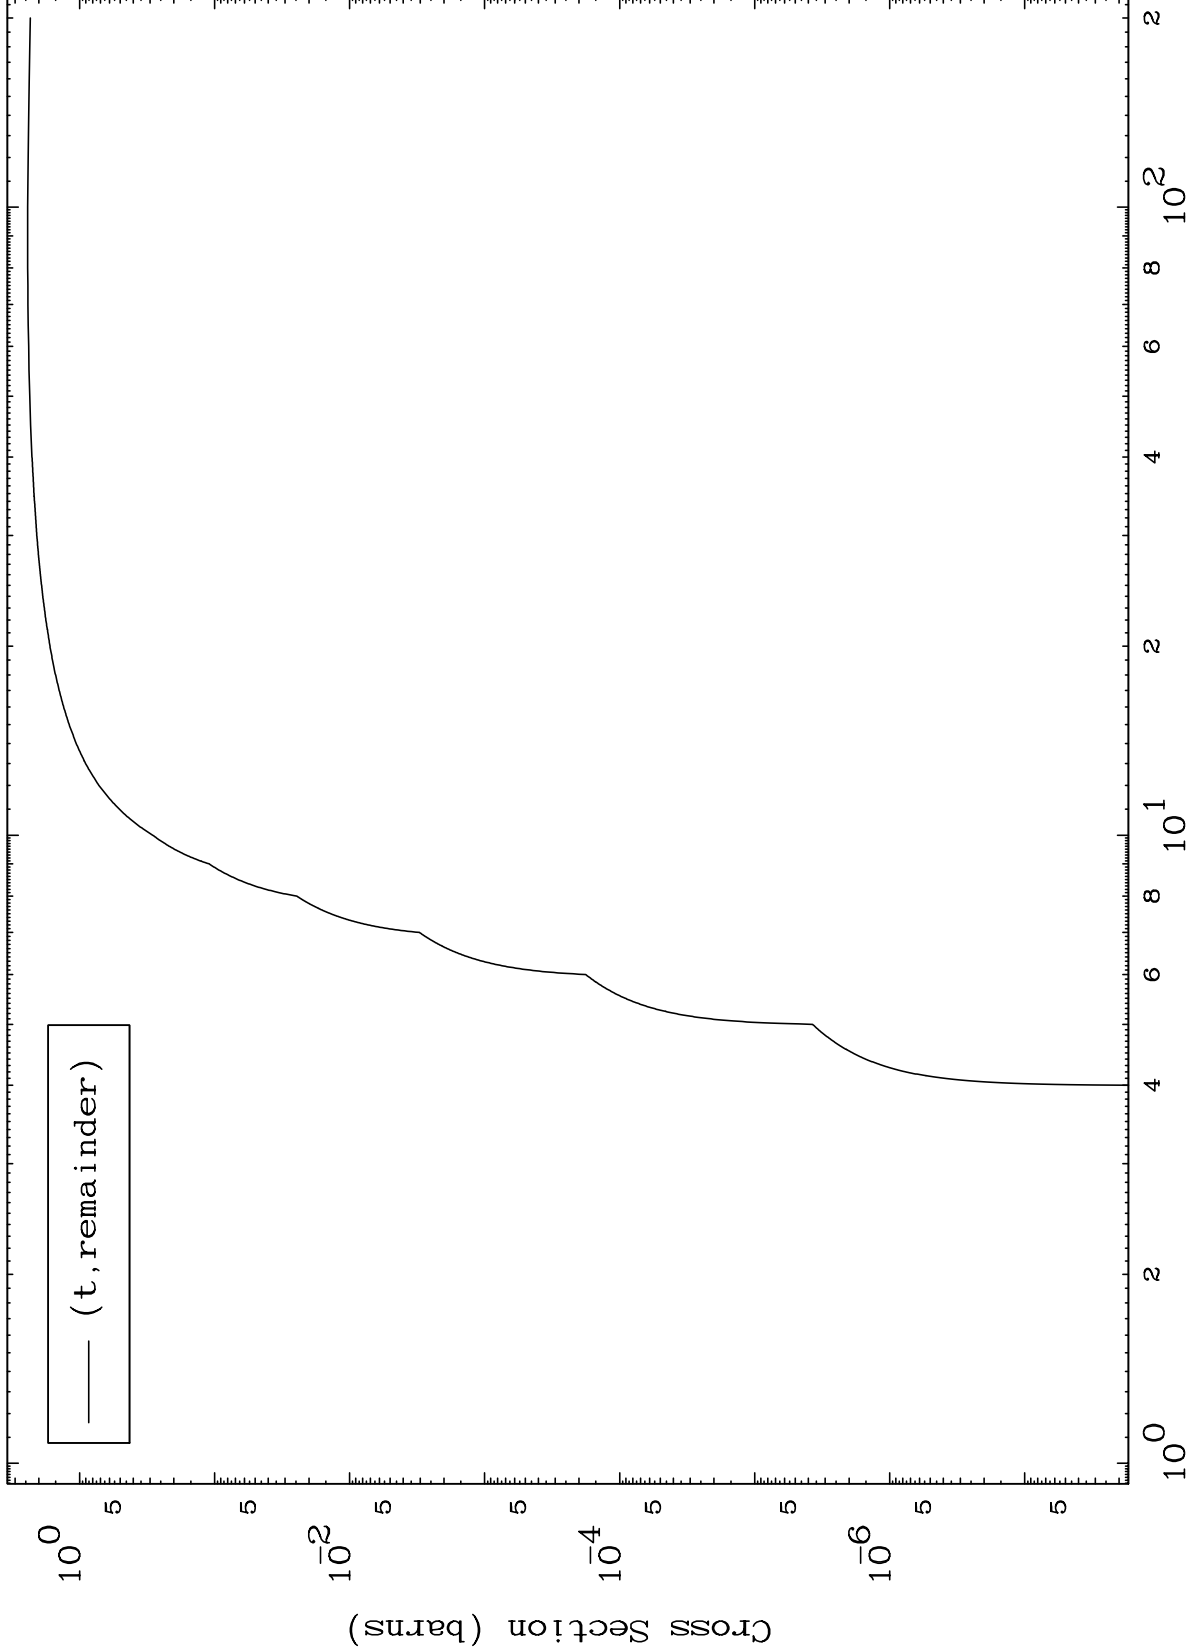

Press Mouse Button to Start

MAT 7117

Triton Major

71-Lu-172

0 Kelvin Cross Sections

(t, remainder)

Incident Energy (MeV)

71-Lu-172