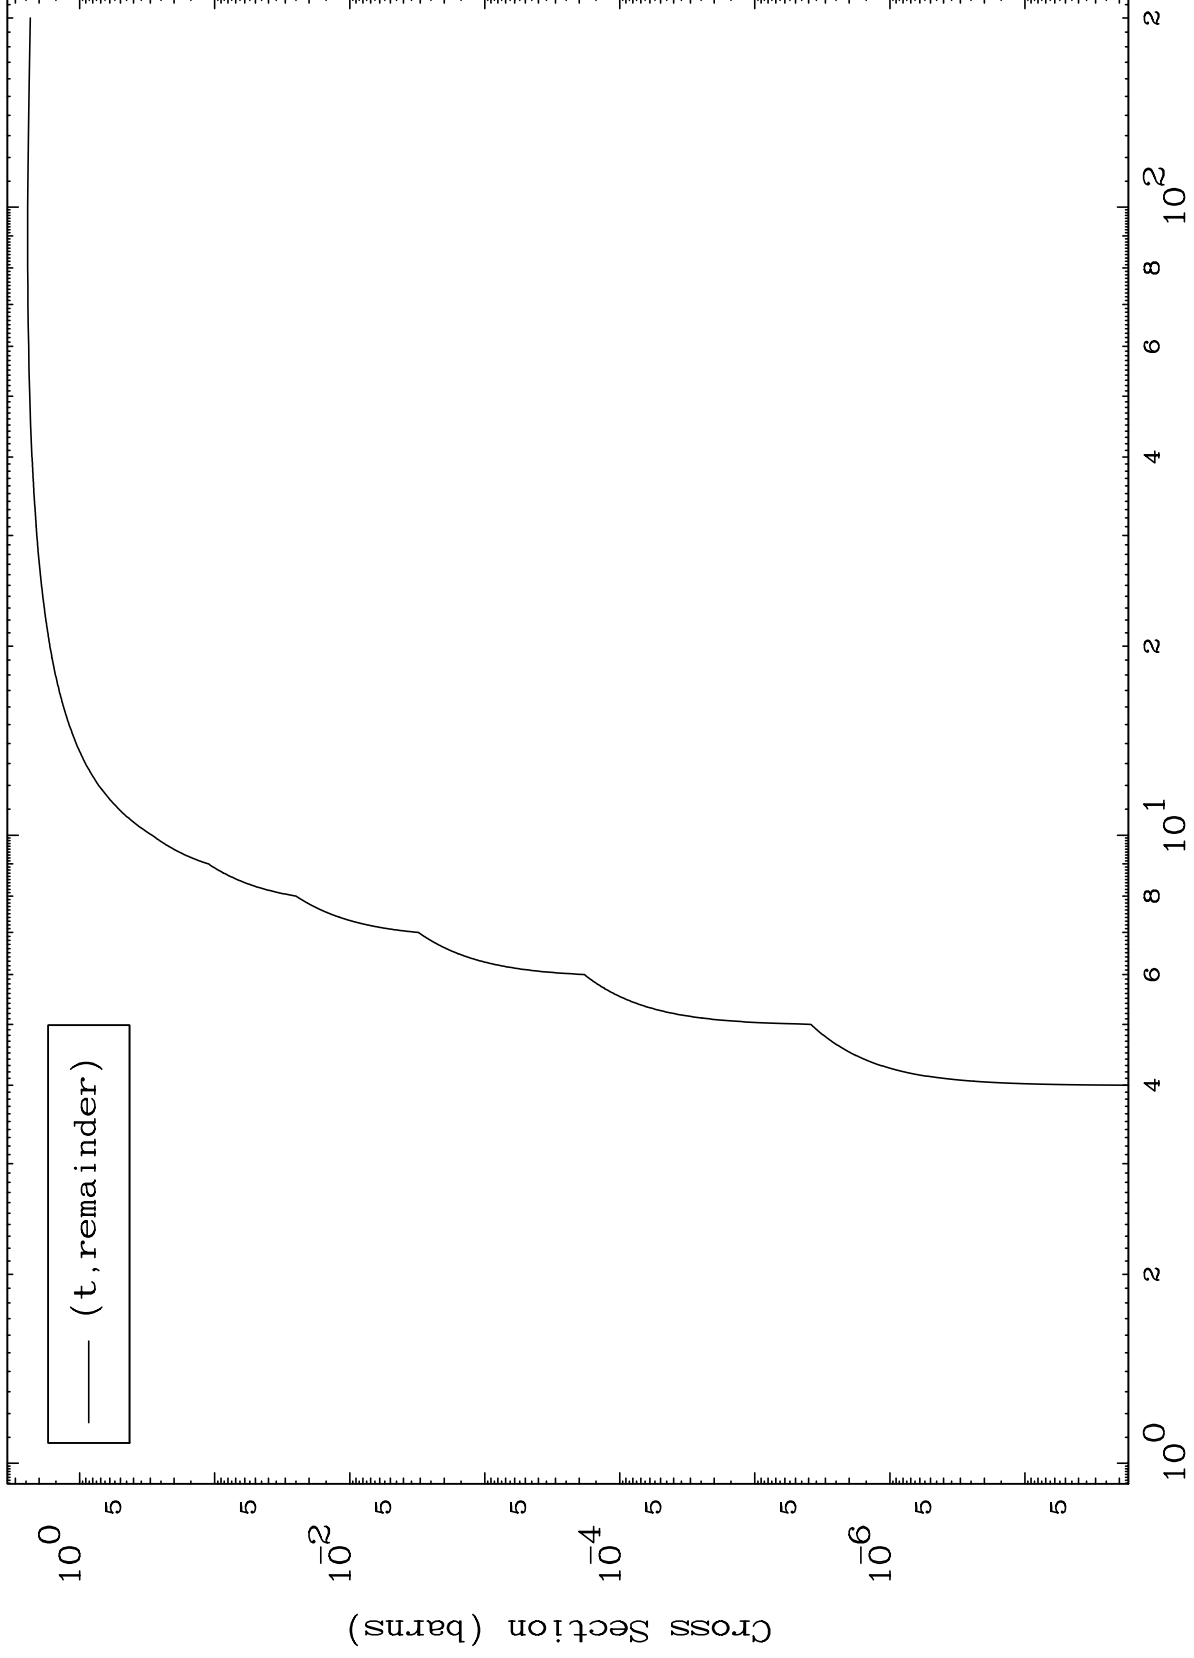

Press Mouse Button to Start

MAT 7119

Triton Major
0 Kelvin Cross Sections

71-Lu-173

Incident Energy (MeV)

71-Lu-173