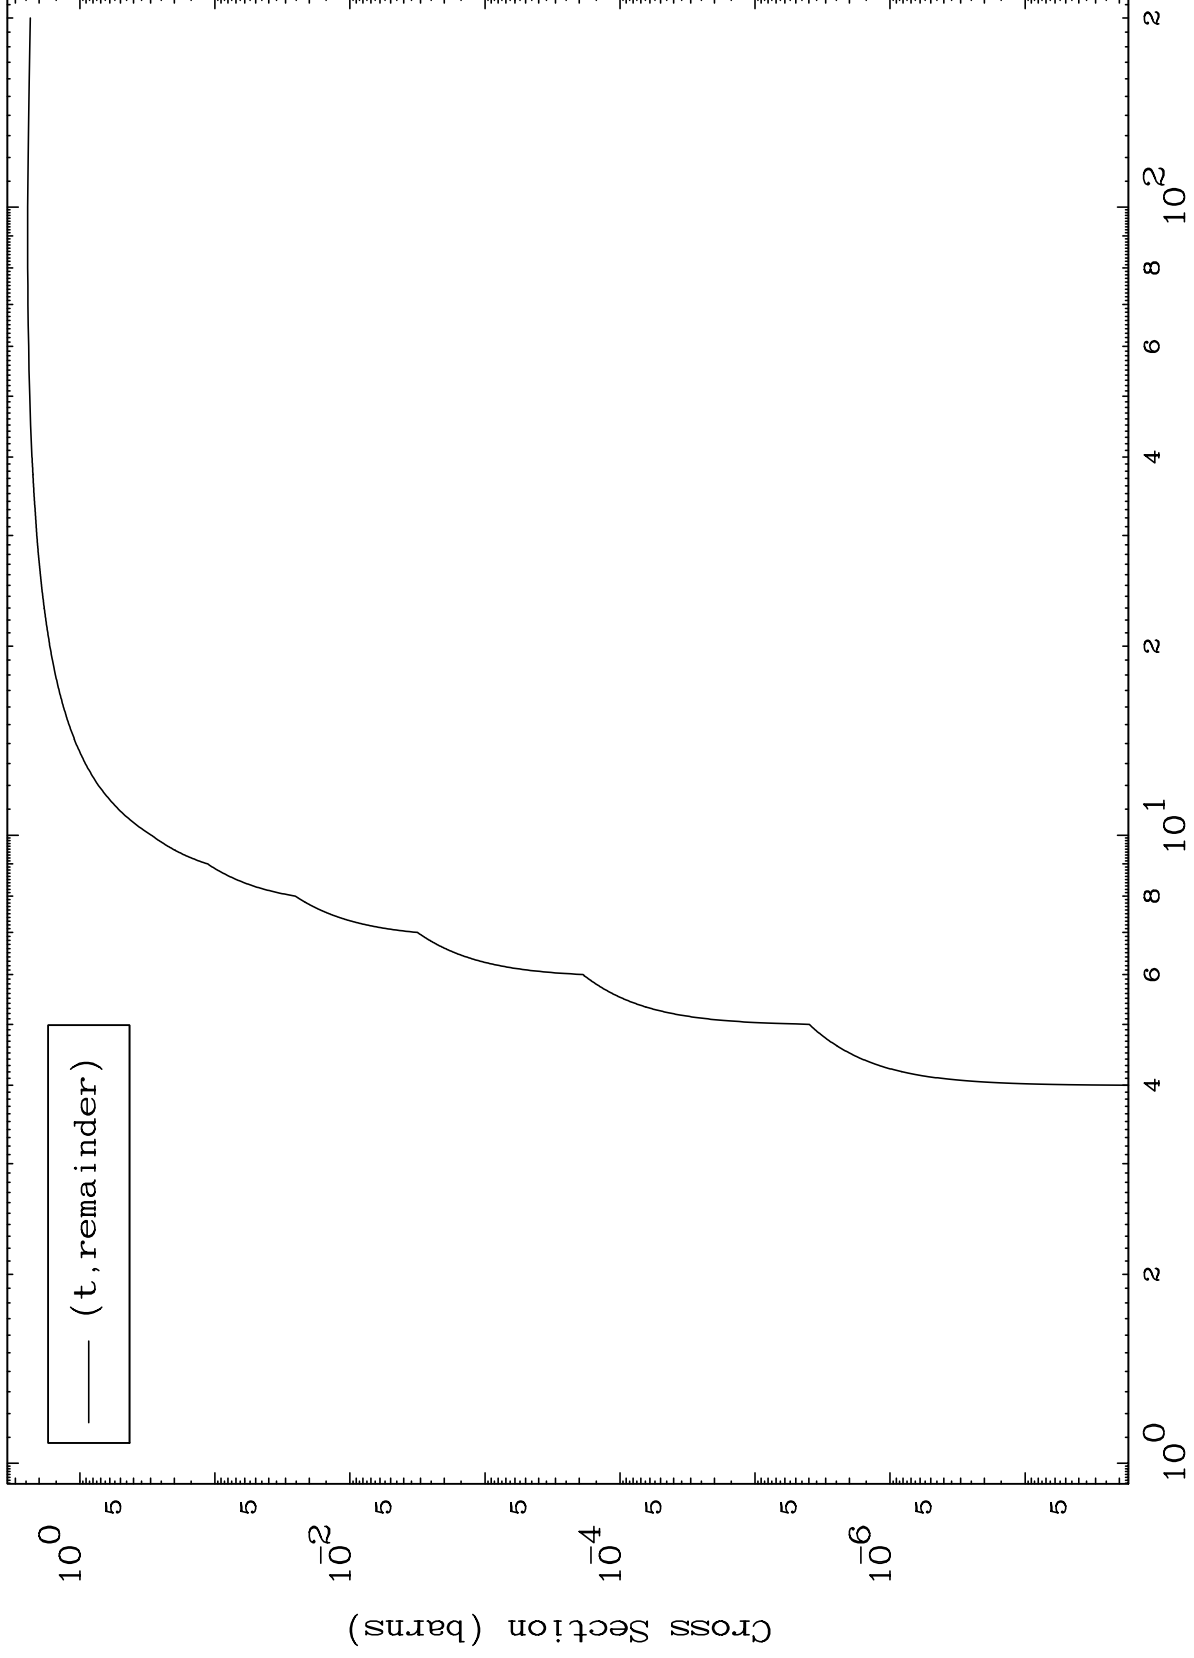

Press Mouse Button to Start

MAT 7122

Triton Major
0 Kelvin Cross Sections

71-Lu-174

Incident Energy (MeV)

71-Lu-174