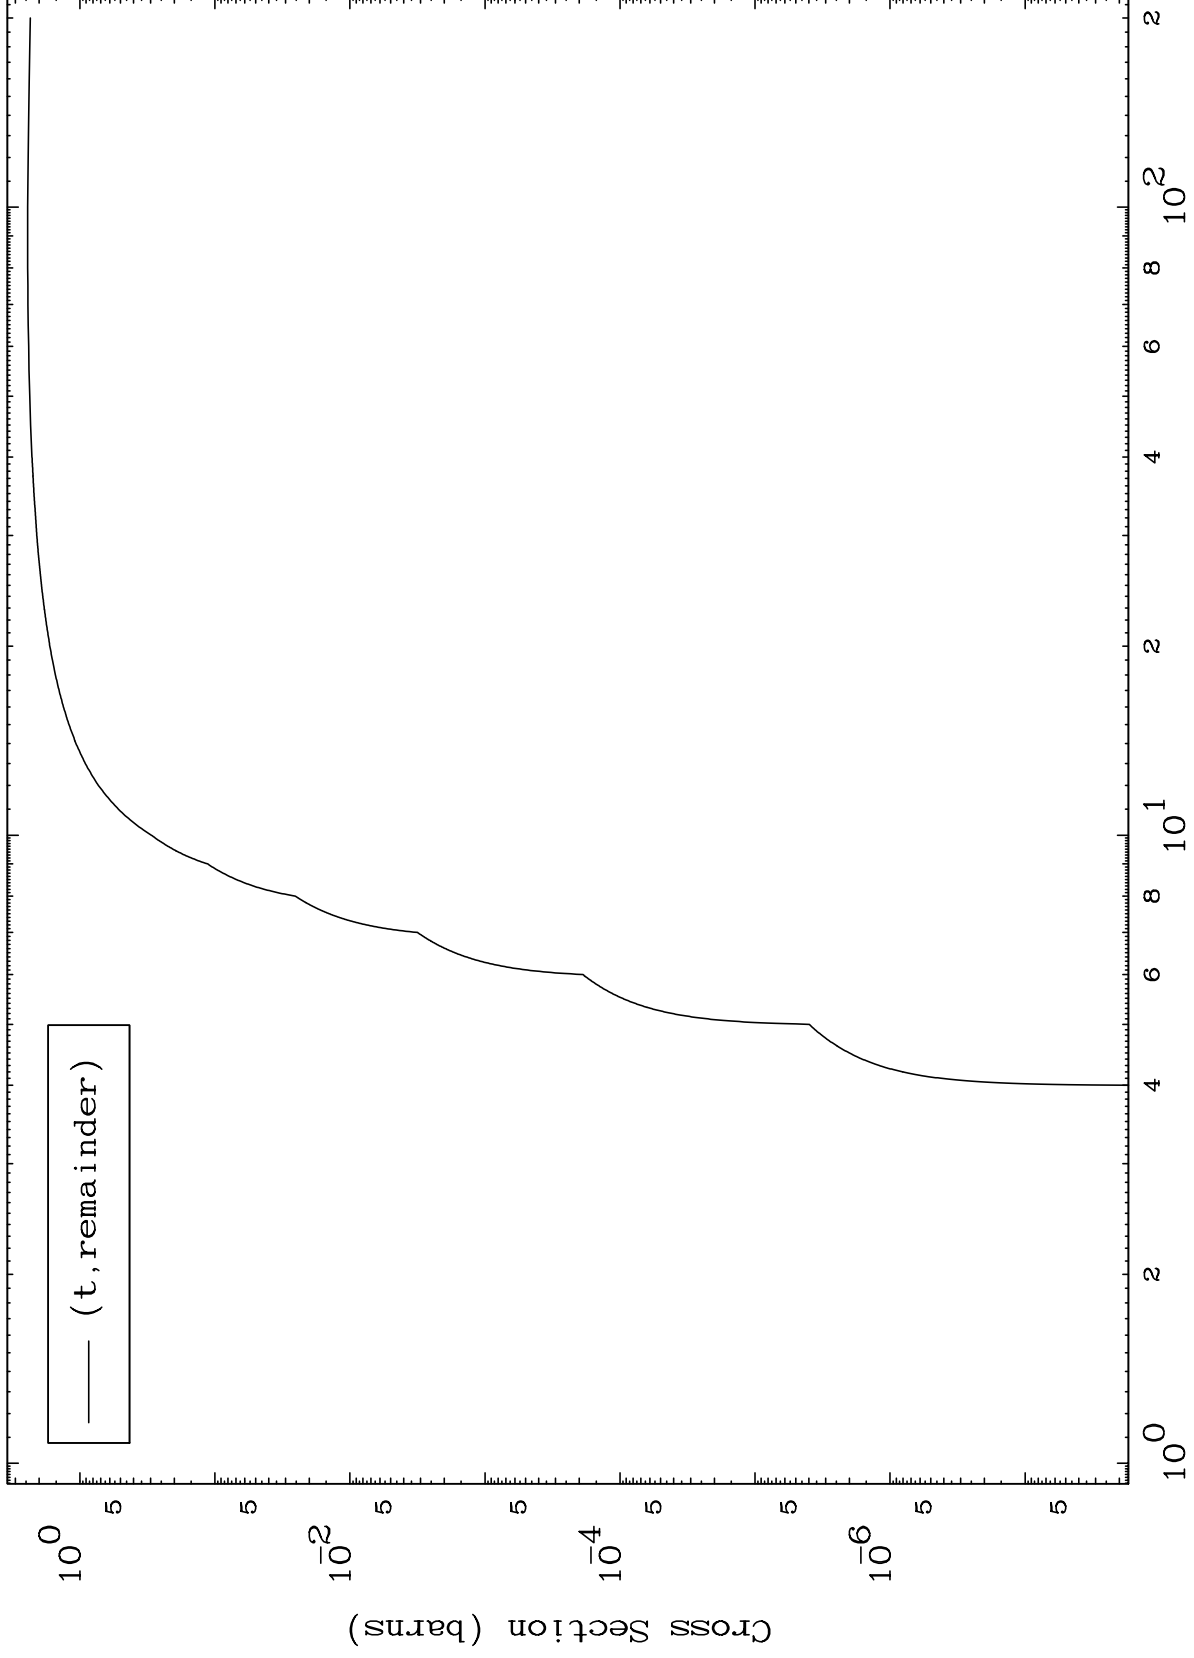

Press Mouse Button to Start

MAT 7123

Triton Major

71-Lu-174

0 Kelvin Cross Sections

Incident Energy (MeV)

71-Lu-174