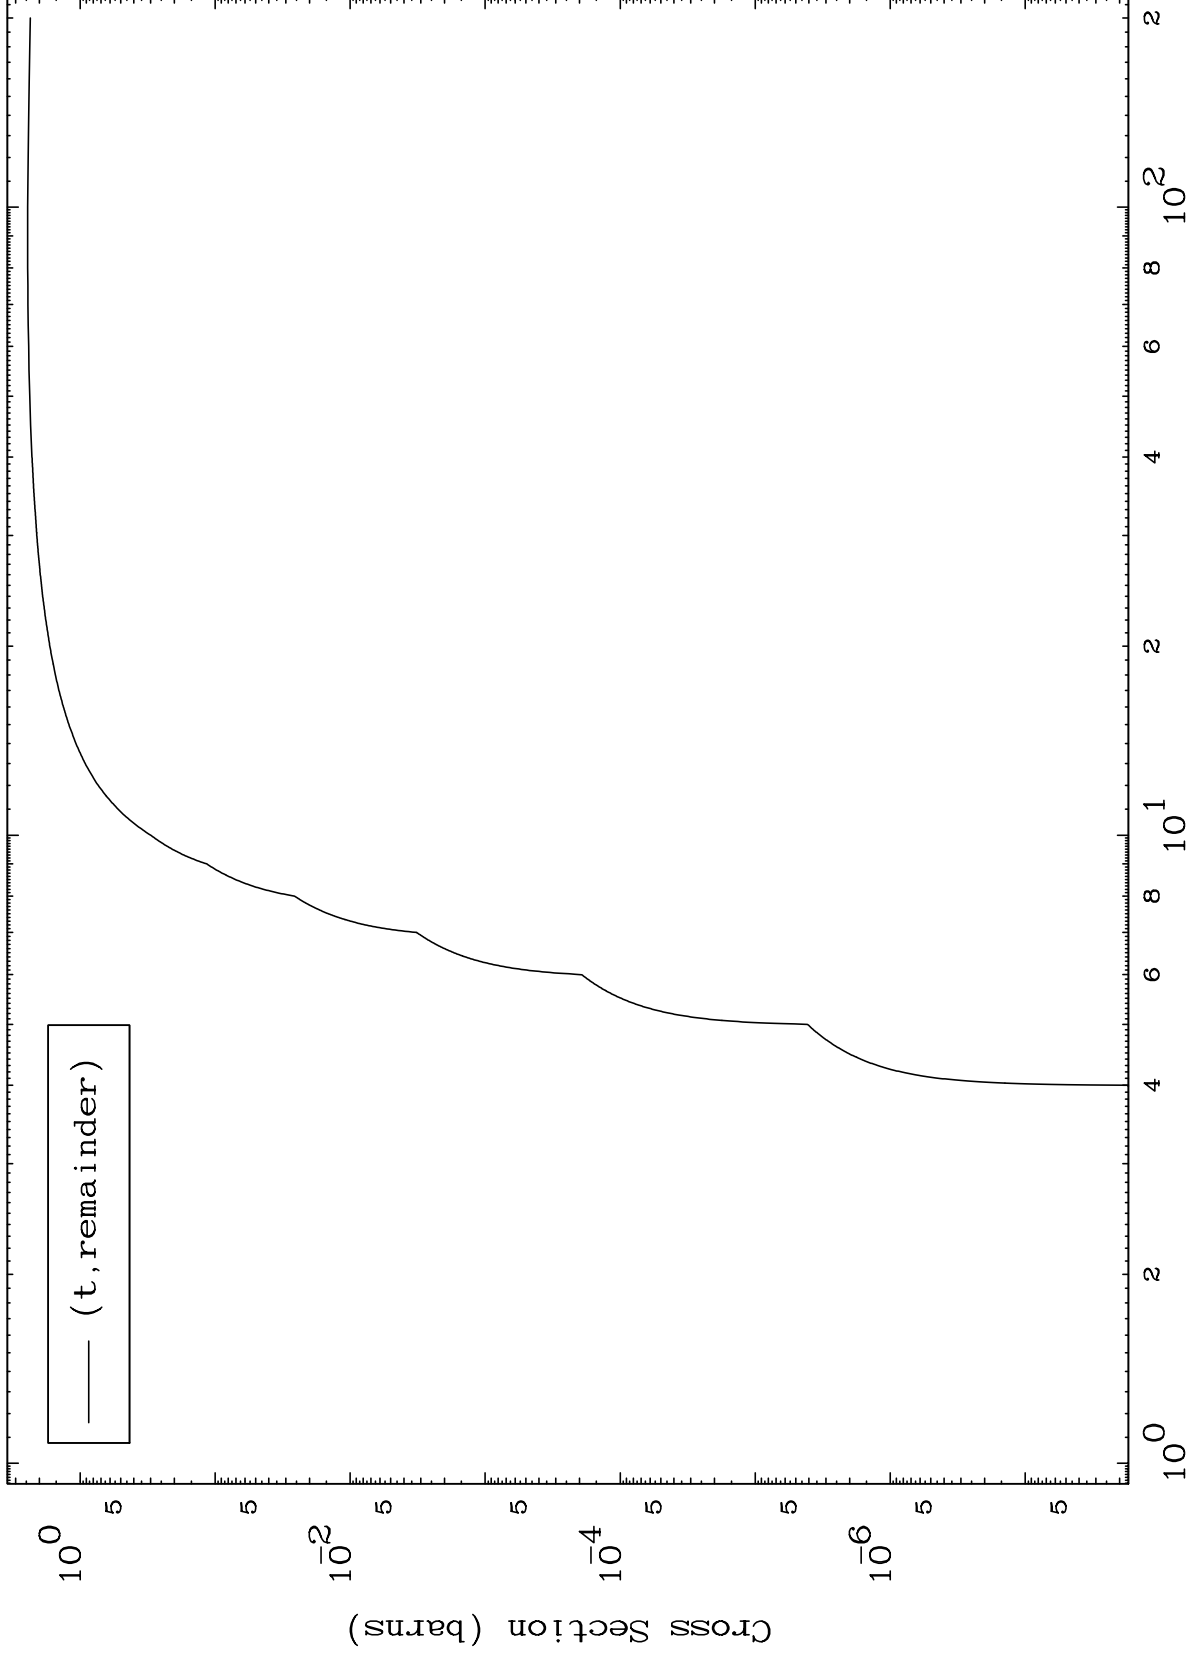

Press Mouse Button to Start

MAT 7125

Triton Major
0 Kelvin Cross Sections

71-Lu-175

Incident Energy (MeV)

71-Lu-175