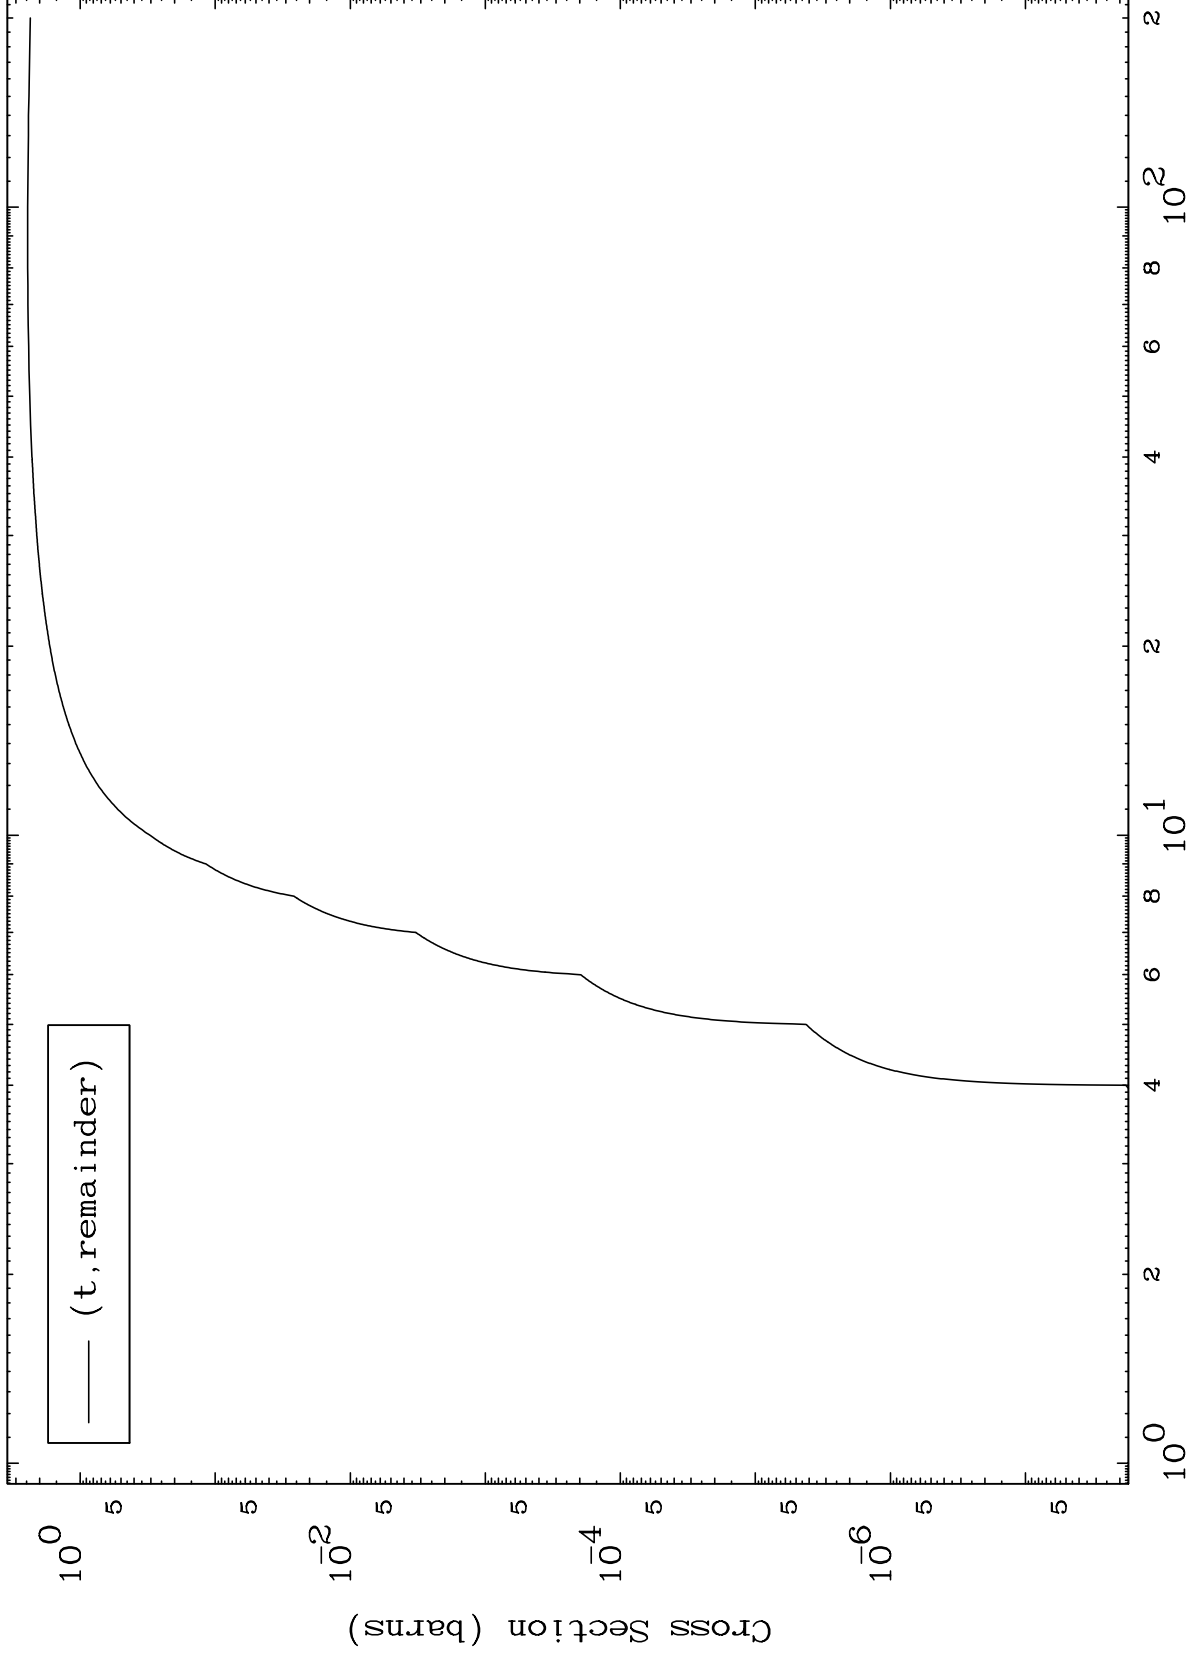

Press Mouse Button to Start

MAT 7128

Triton Major
0 Kelvin Cross Sections

71-Lu-176

Incident Energy (MeV)

71-Lu-176