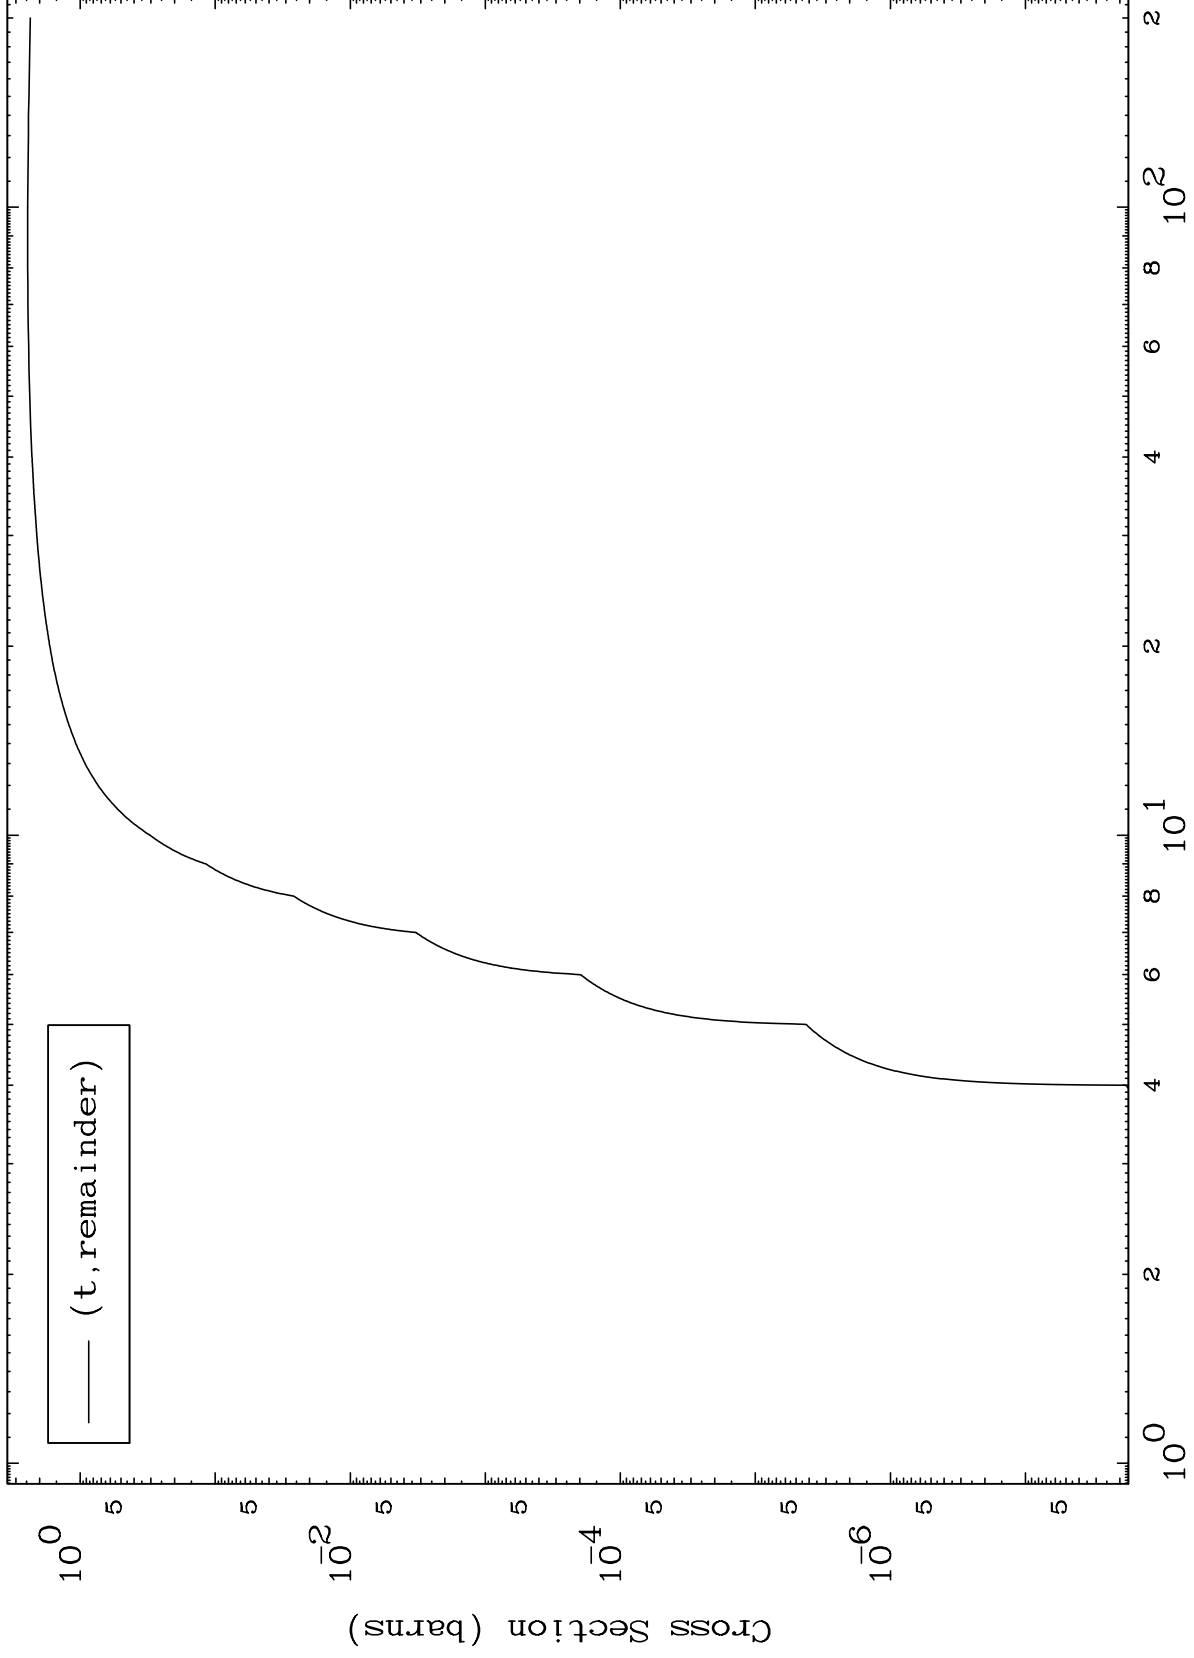

Press Mouse Button to Start

MAT 7129

Triton Major  
0 Kelvin Cross Sections

71-Lu-176

Incident Energy (MeV)

71-Lu-176