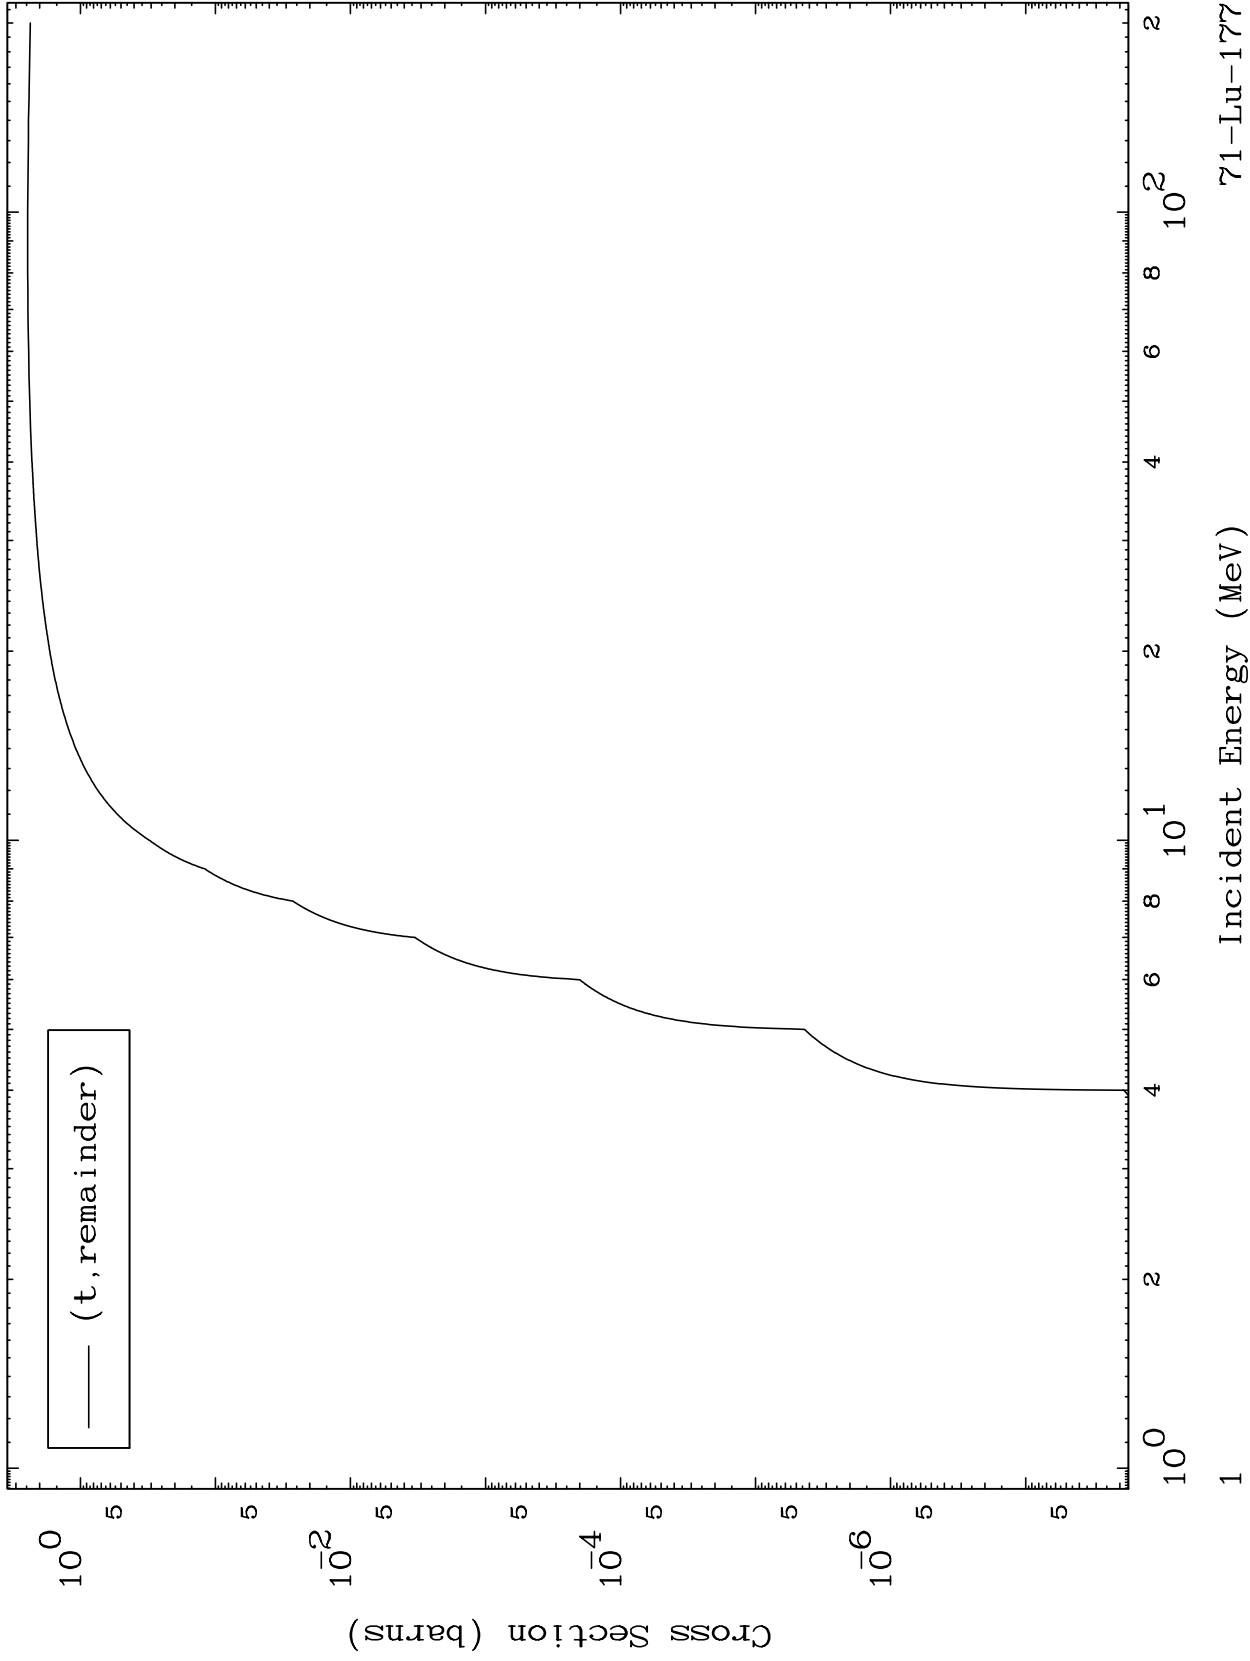

Press Mouse Button to Start

MAT 7131

Triton Major  
0 Kelvin Cross Sections

71-Lu-177

71-Lu-177

Incident Energy (MeV)