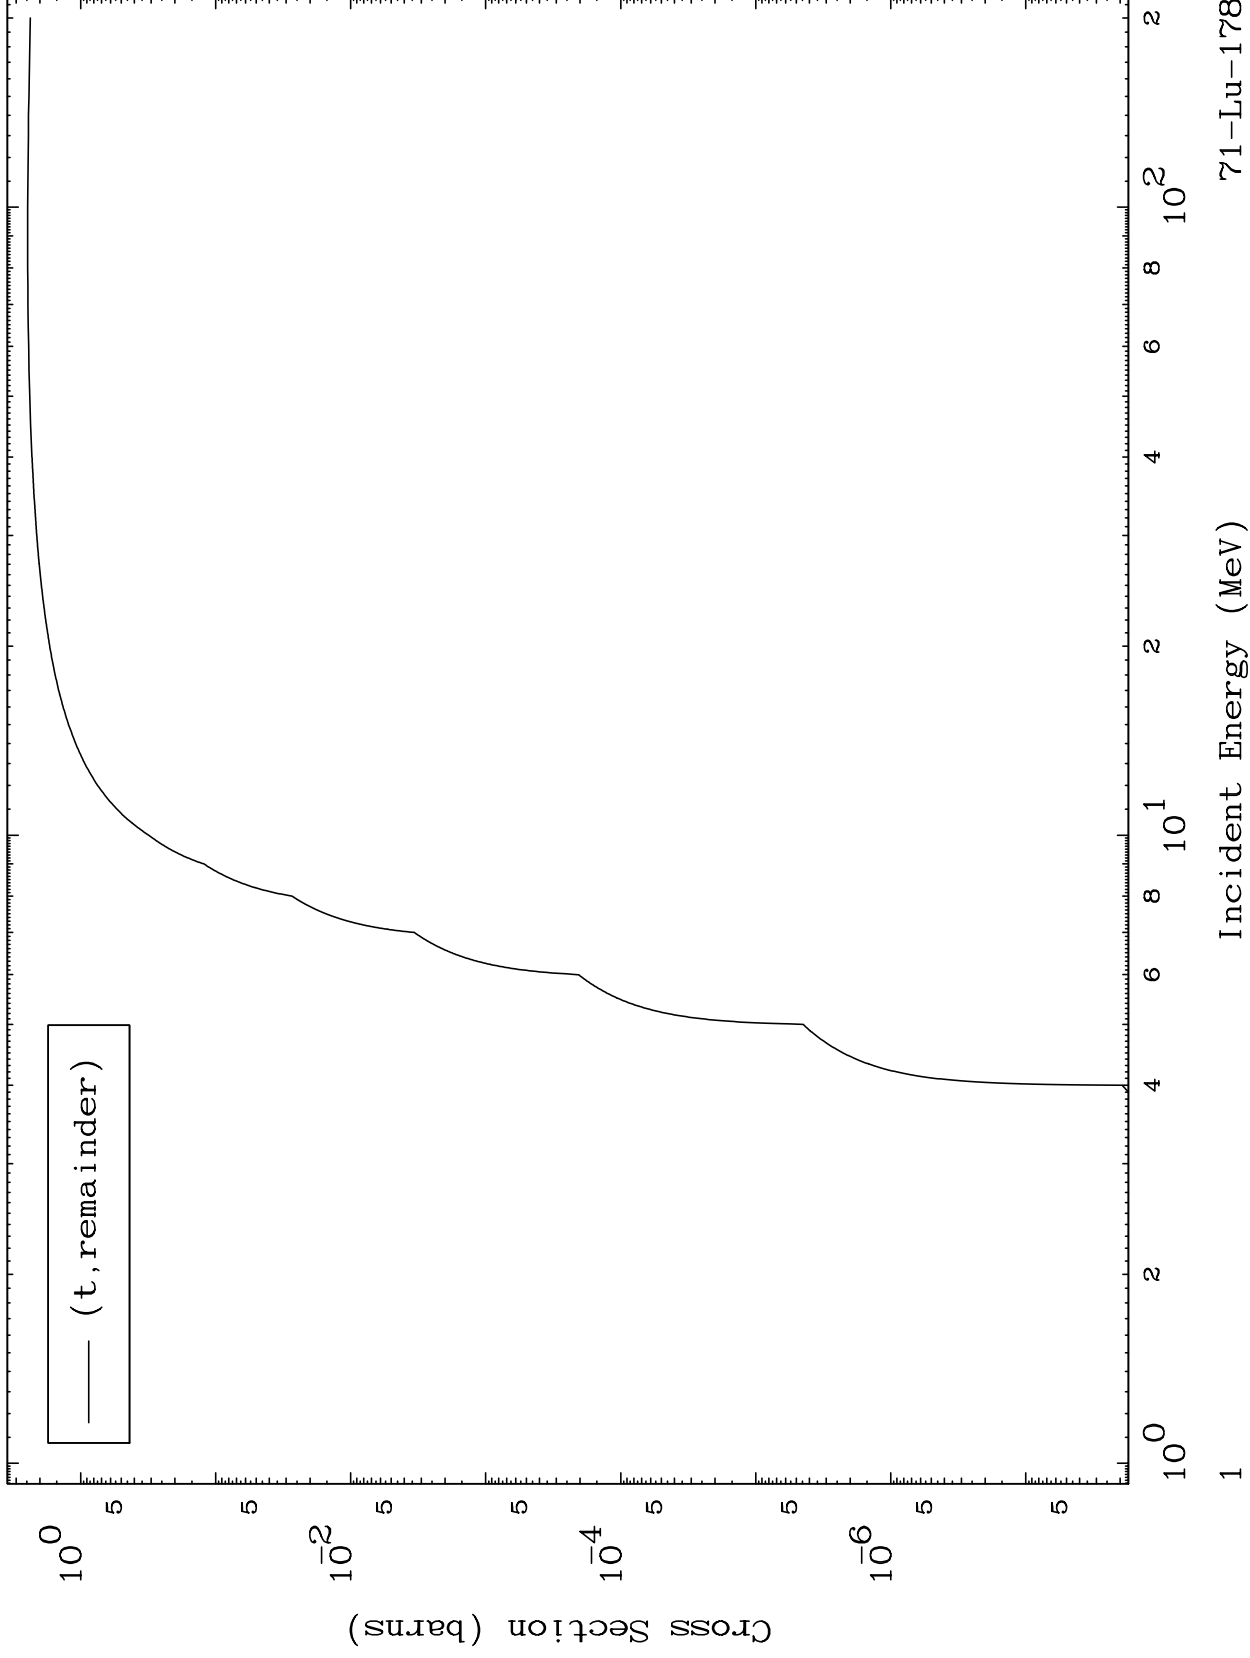

Press Mouse Button to Start

MAT 7134

Triton Major
0 Kelvin Cross Sections

71-Lu-178

71-Lu-178

Incident Energy (MeV)