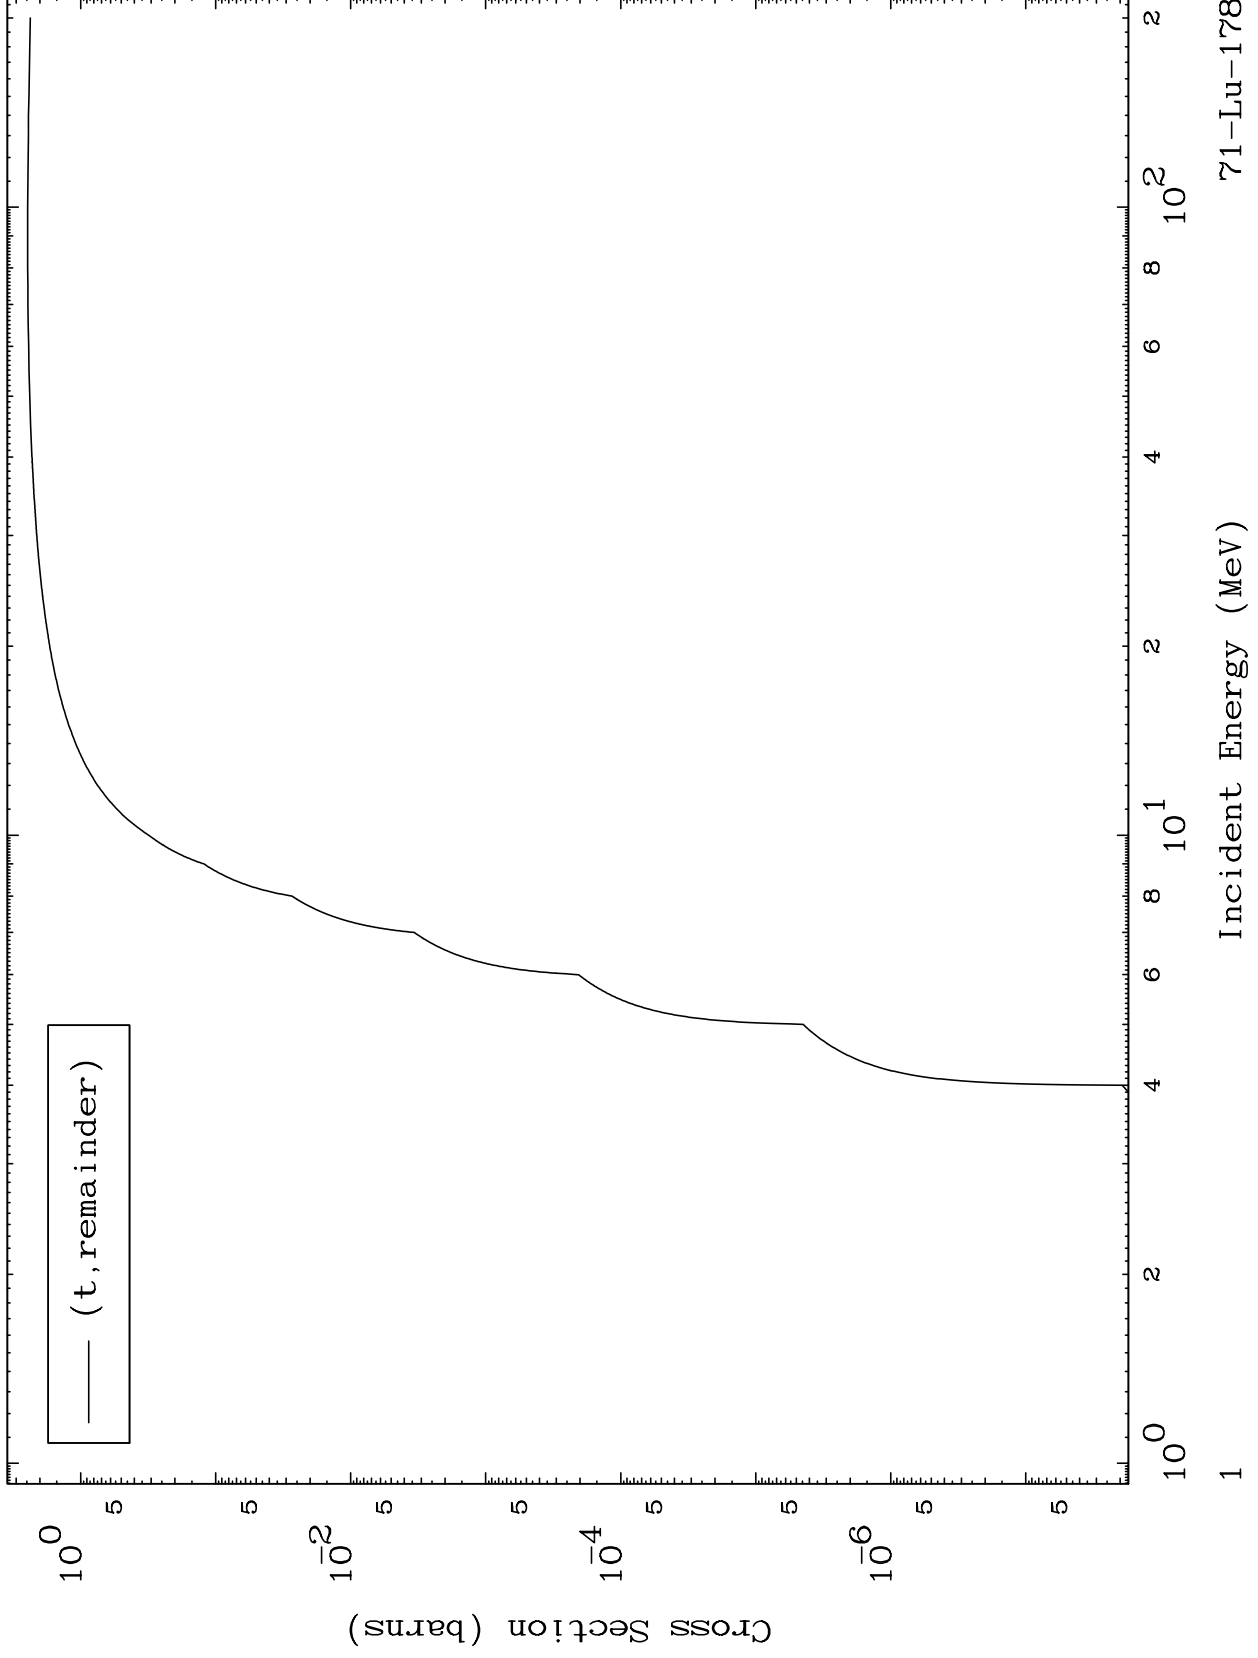

Press Mouse Button to Start

MAT 7135

Triton Major  
0 Kelvin Cross Sections

71-Lu-178

71-Lu-178

Incident Energy (MeV)