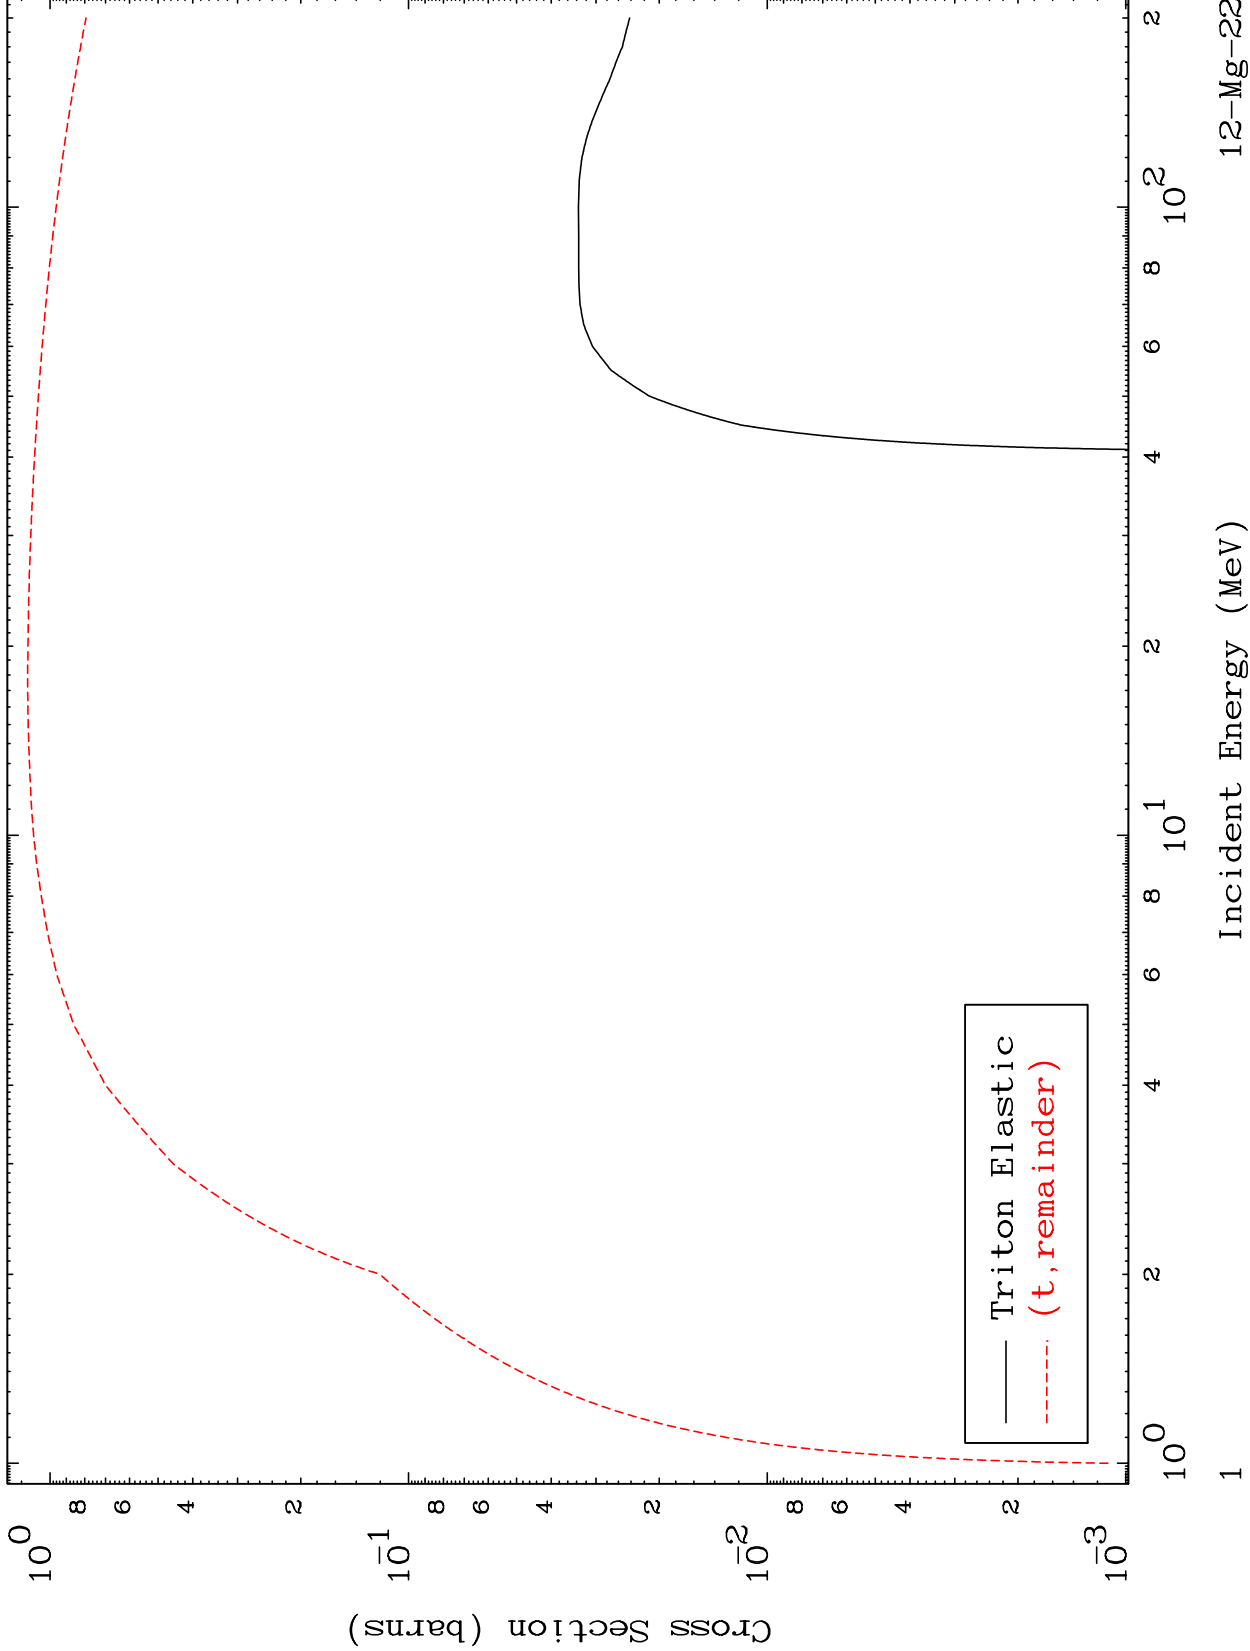

Press Mouse Button to Start

MAT 1219

Triton Major
0 Kelvin Cross Sections

12-Mg-22

Incident Energy (MeV)

12-Mg-22