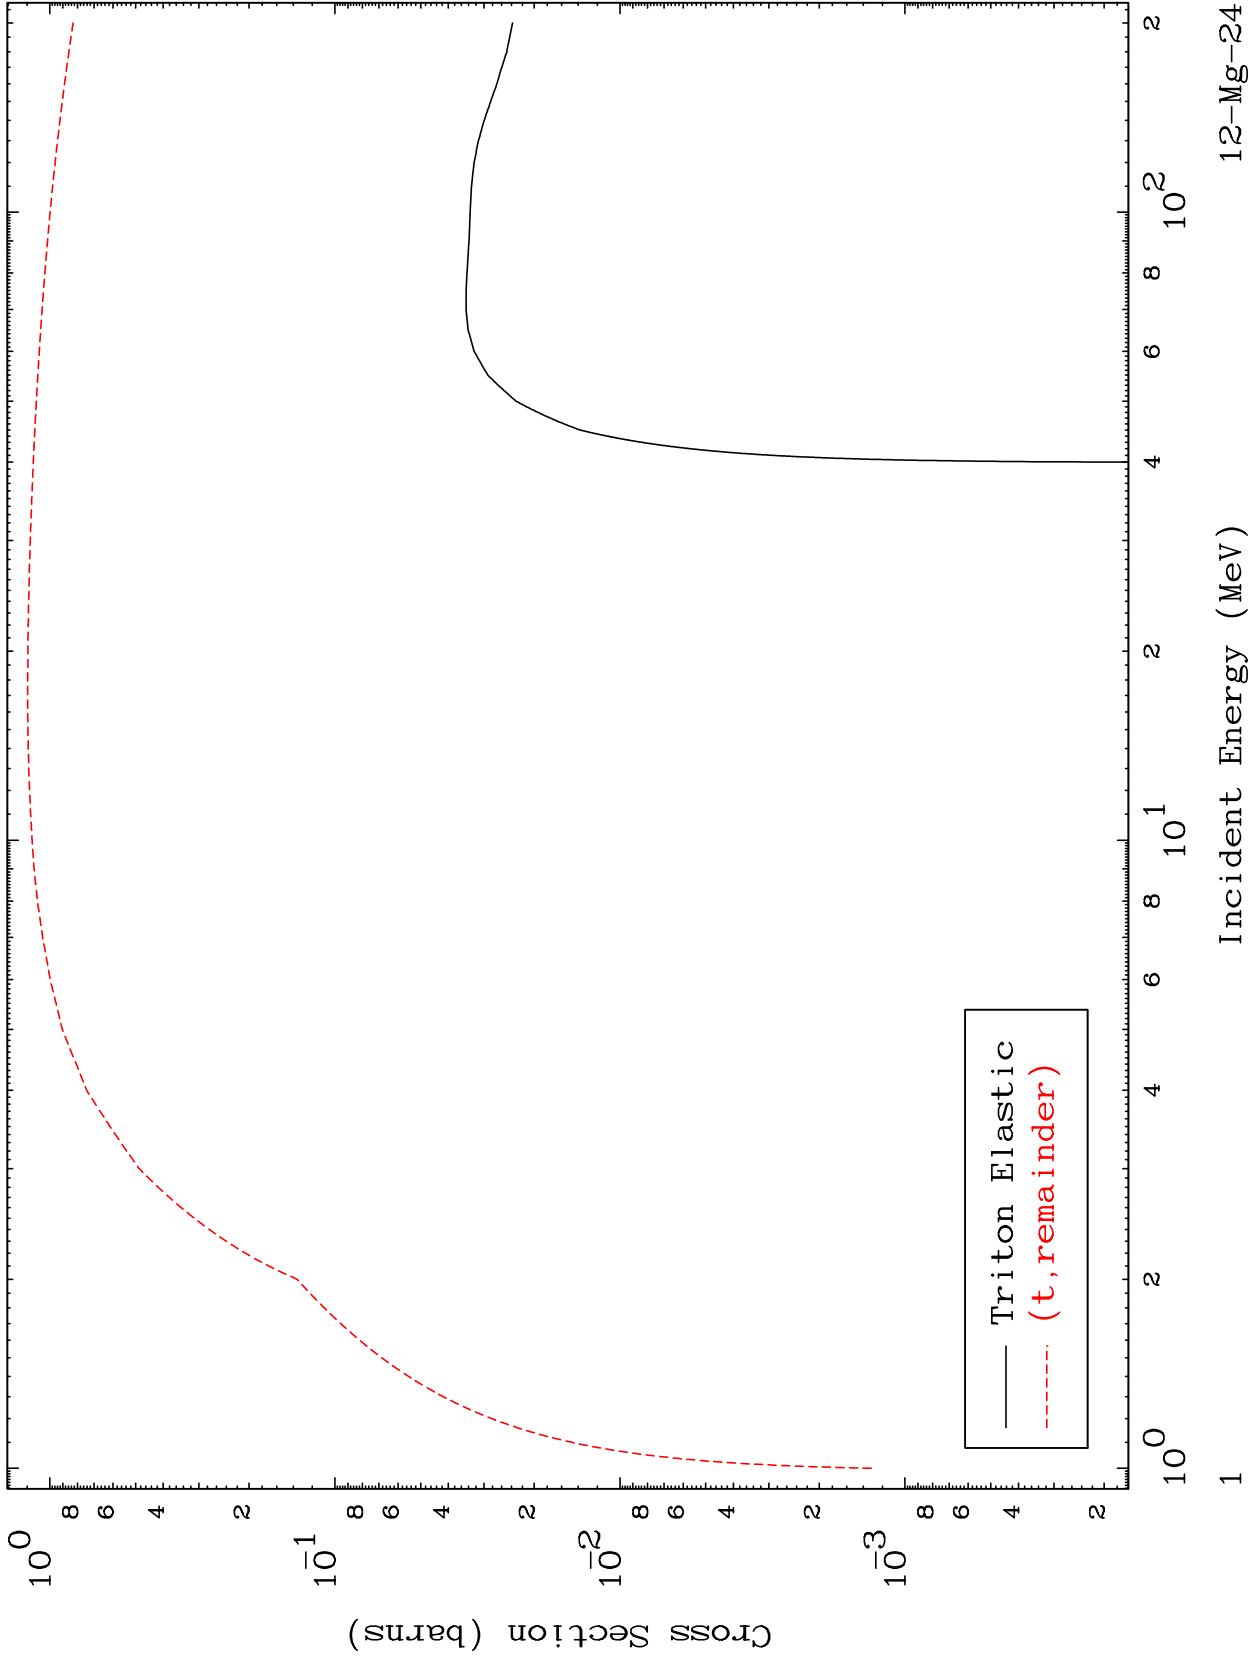

Press Mouse Button to Start

MAT 1225

Triton Major

12-Mg-24

0 Kelvin Cross Sections

Incident Energy (MeV)

12-Mg-24