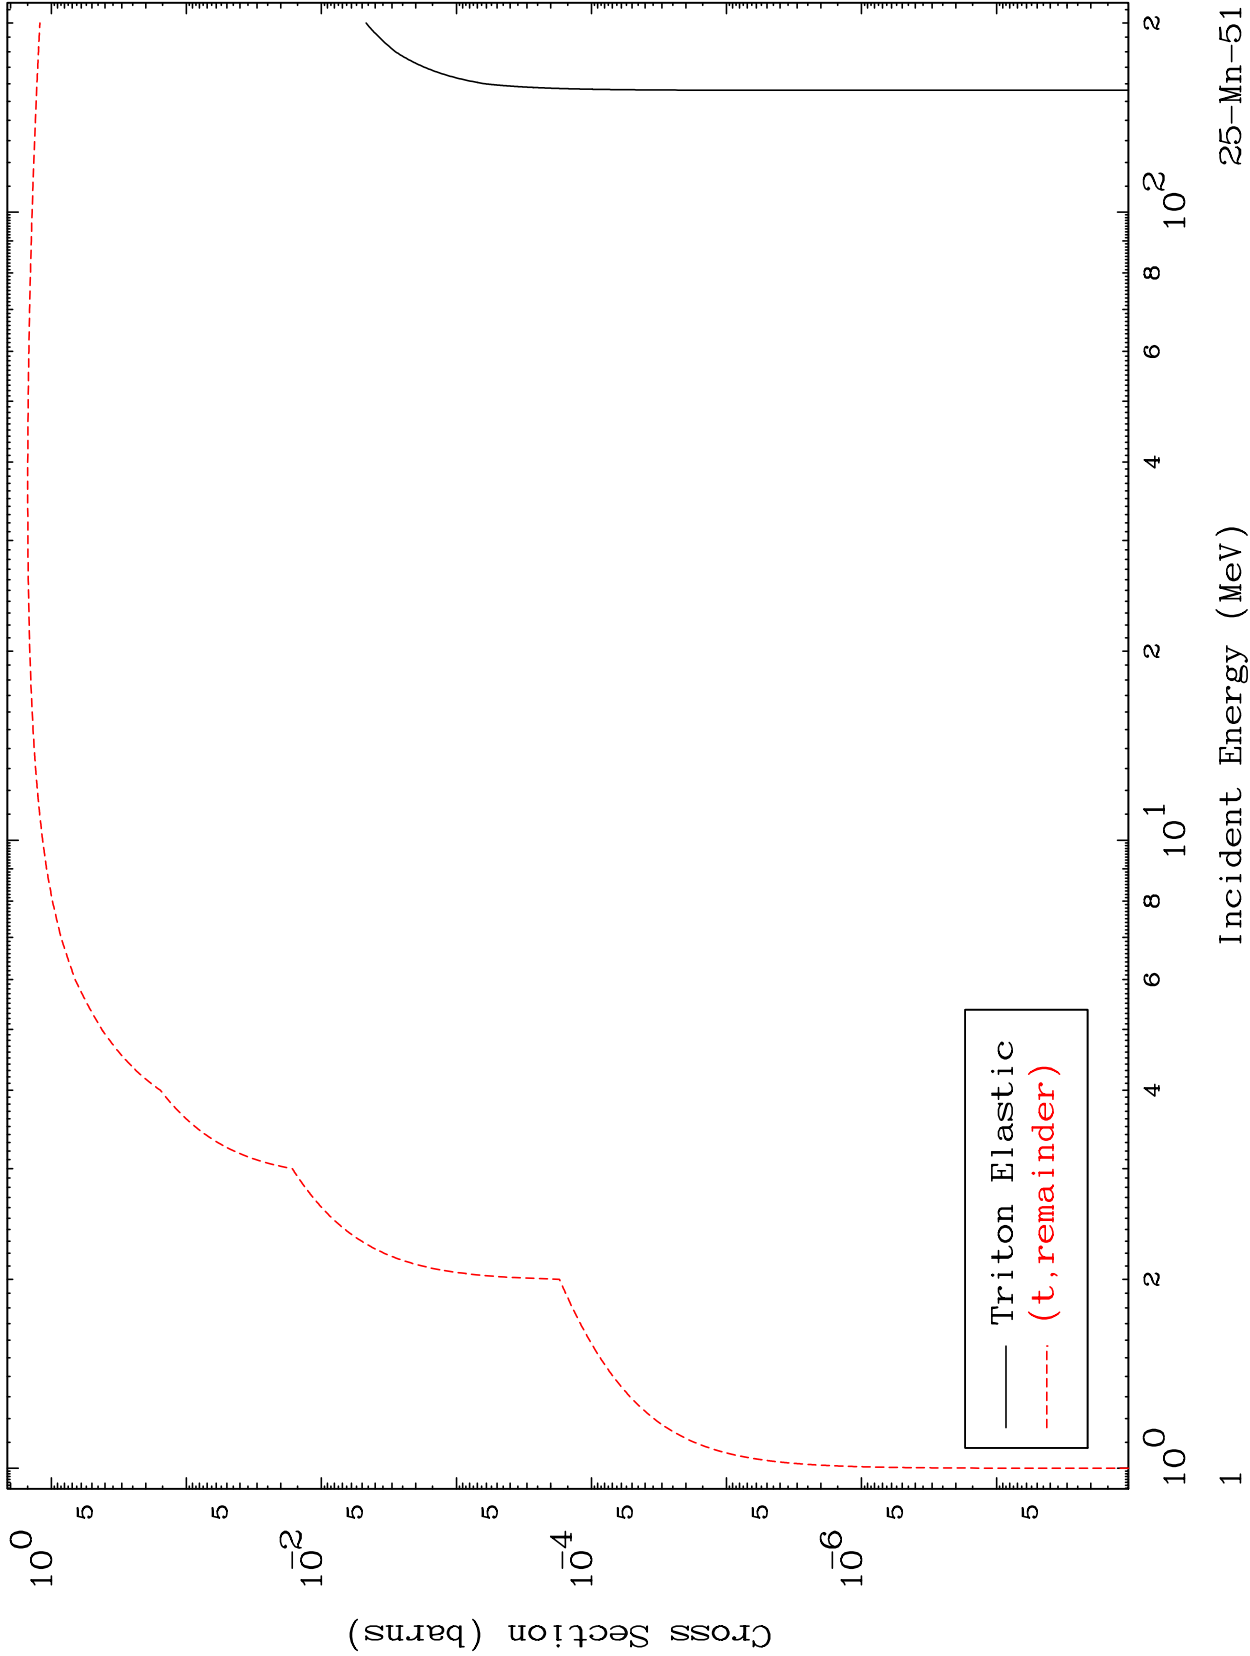

Press Mouse Button to Start

MAT 2513

Triton Major
0 Kelvin Cross Sections

25-Mn-51

25-Mn-51

Incident Energy (MeV)