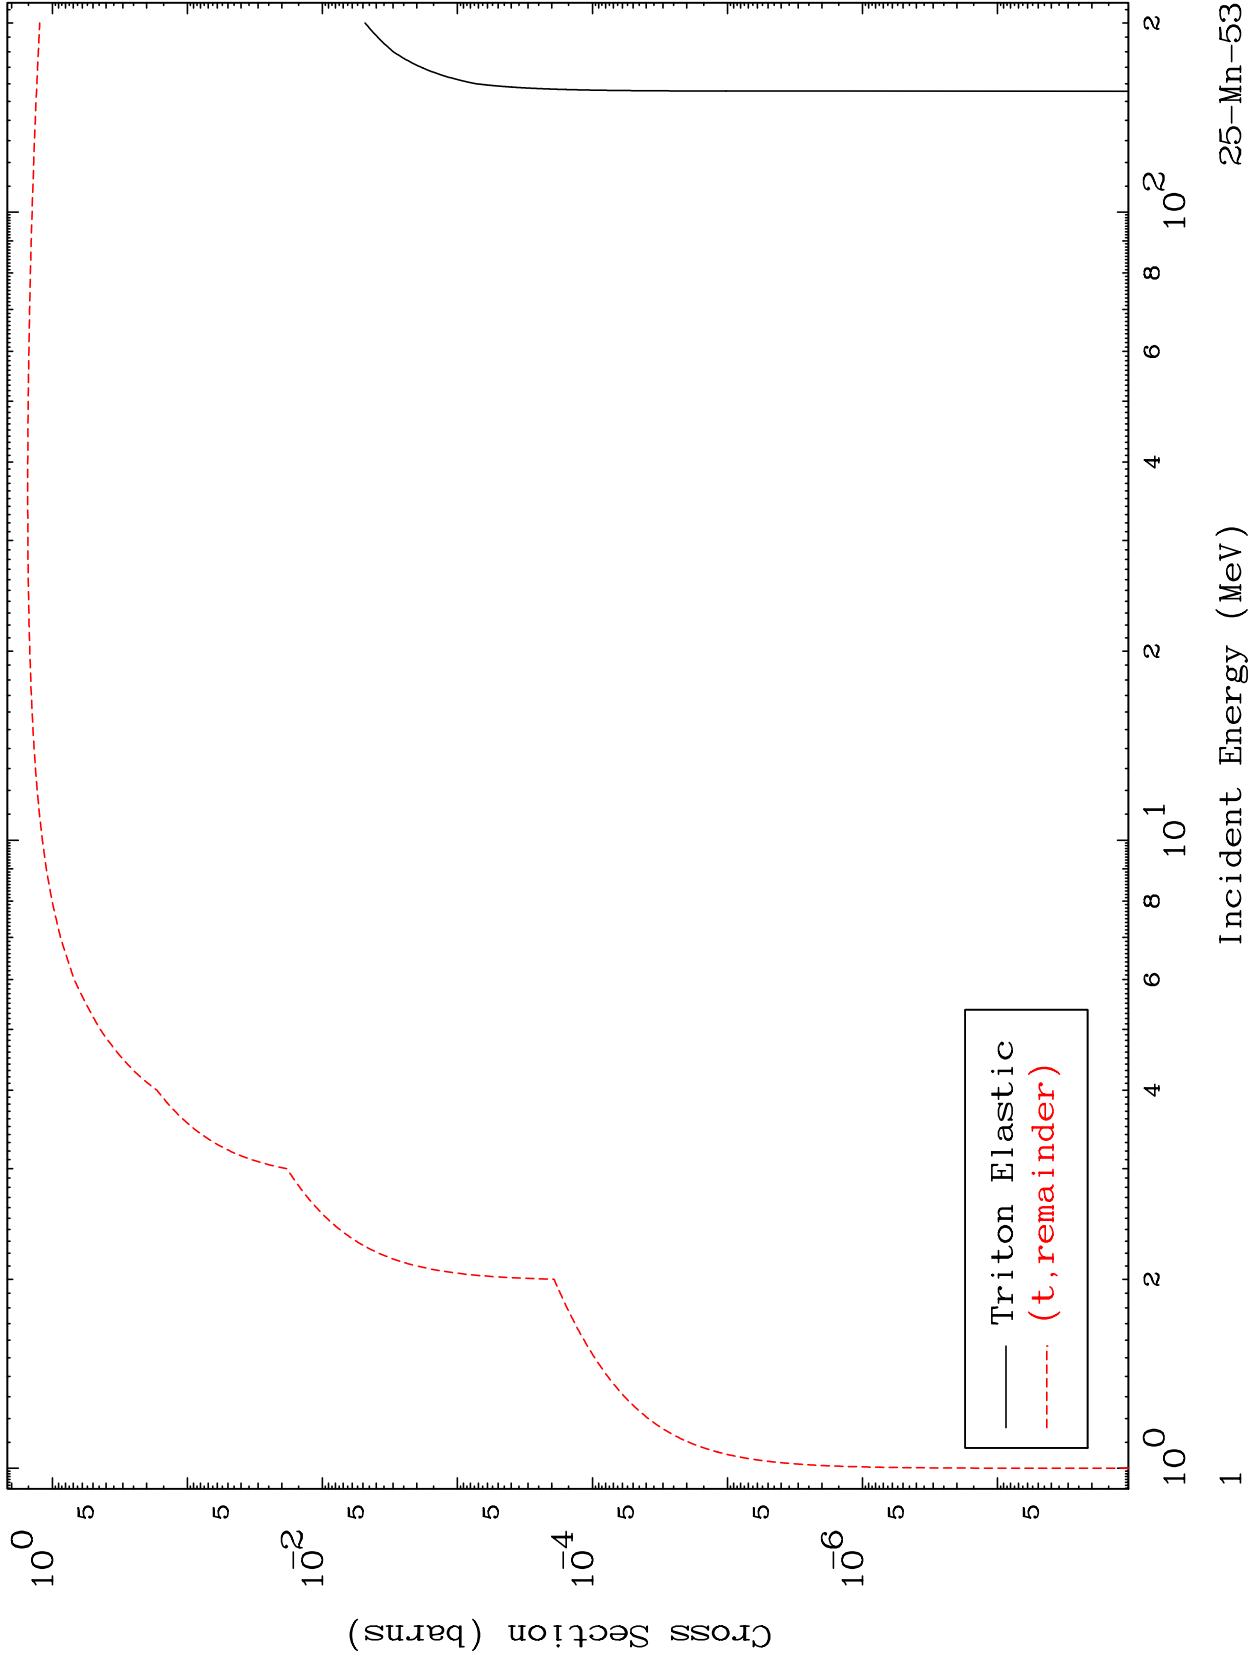

Press Mouse Button to Start

MAT 2519

Triton Major  
0 Kelvin Cross Sections

25-Mn-53

25-Mn-53

Incident Energy (MeV)