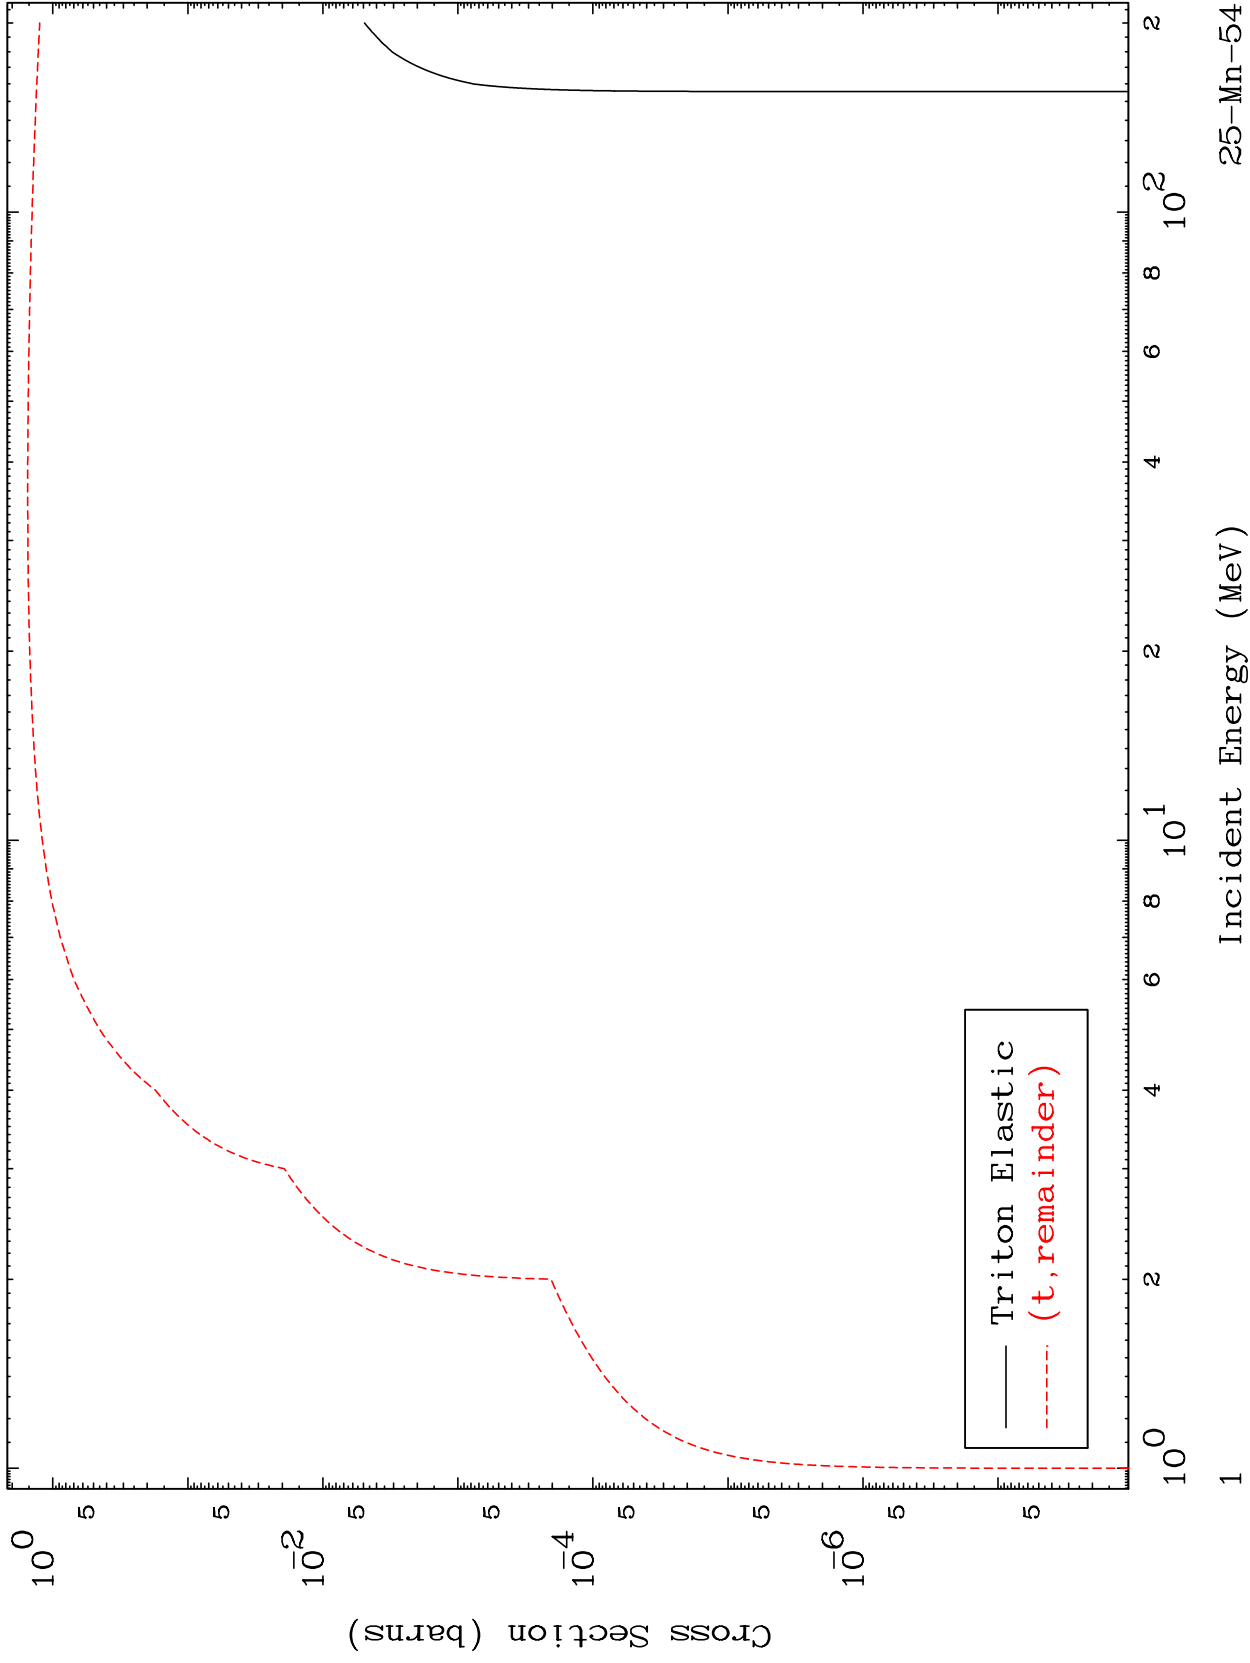

Press Mouse Button to Start

MAT 2522

Triton Major  
0 Kelvin Cross Sections

25-Mn-54

25-Mn-54

Incident Energy (MeV)