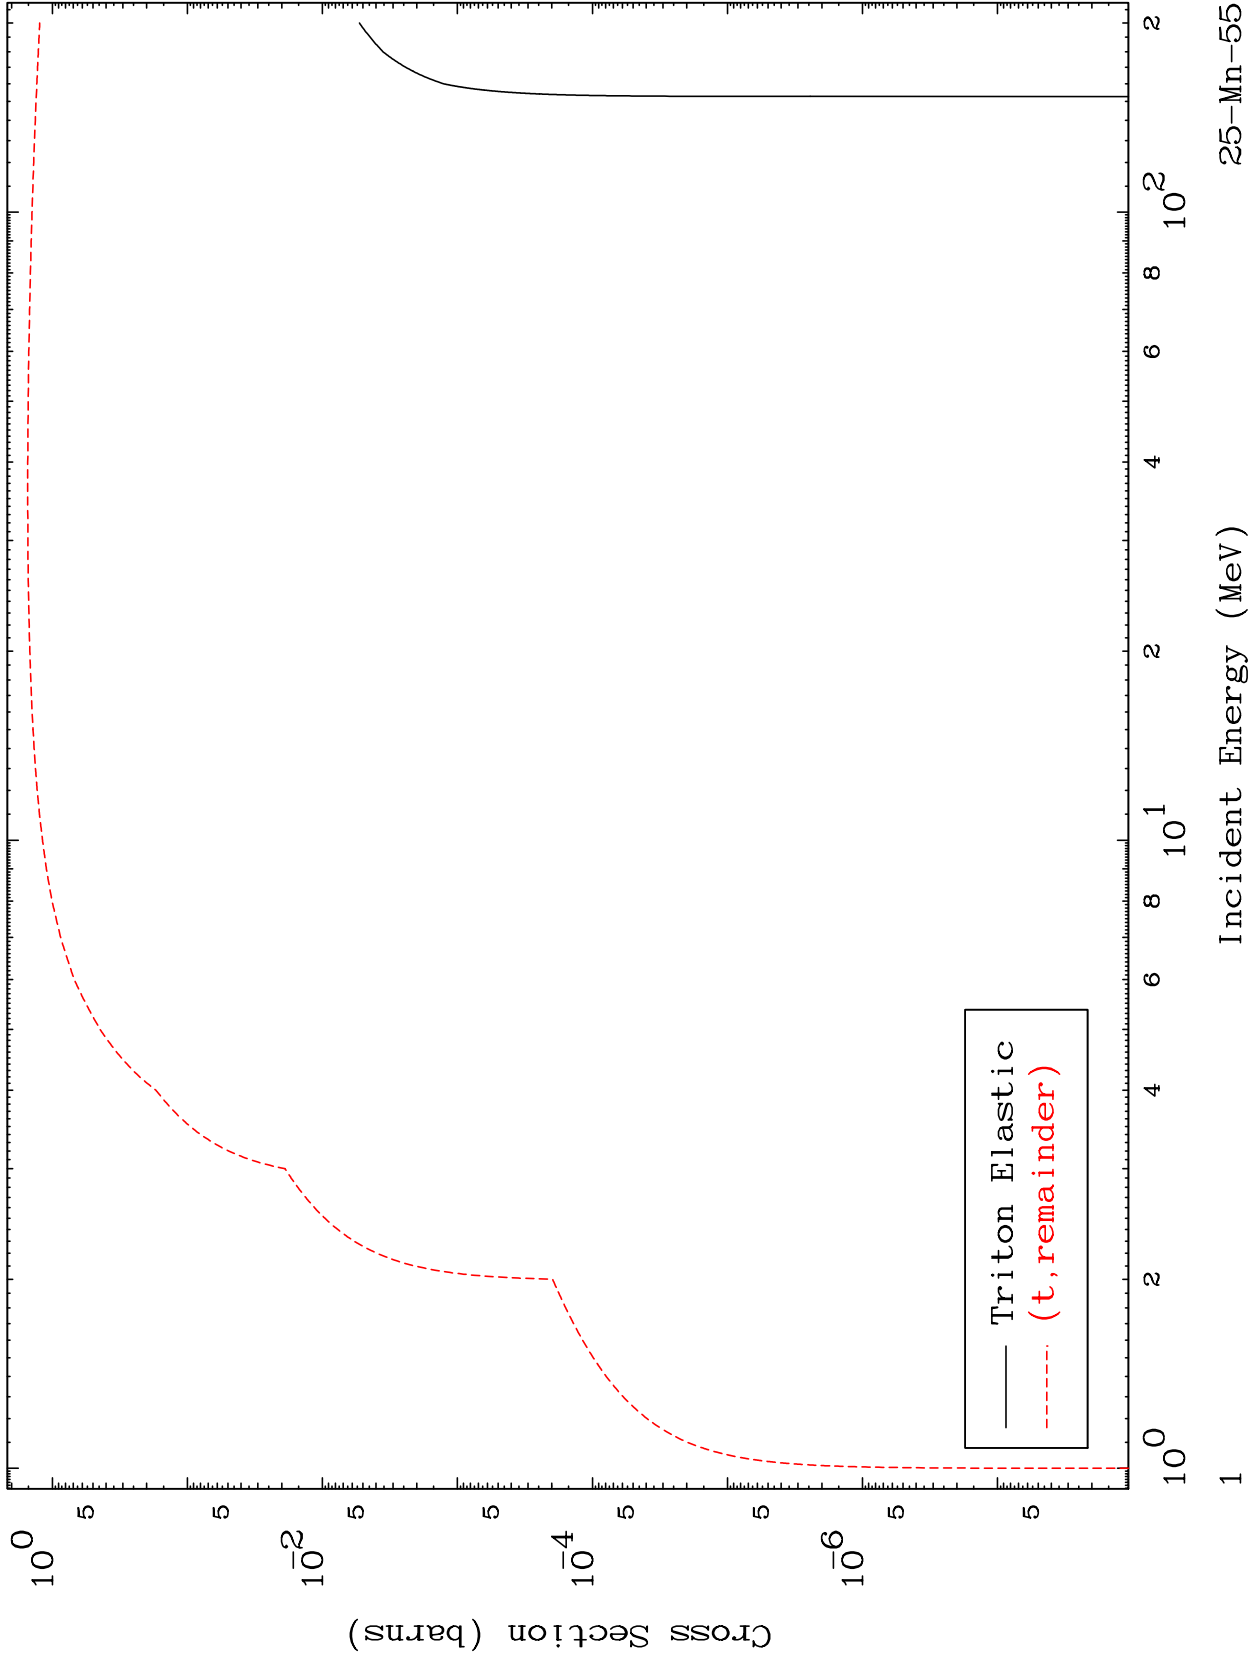

Press Mouse Button to Start

MAT 2525

Triton Major
0 Kelvin Cross Sections

25-Mn-55

25-Mn-55

Incident Energy (MeV)