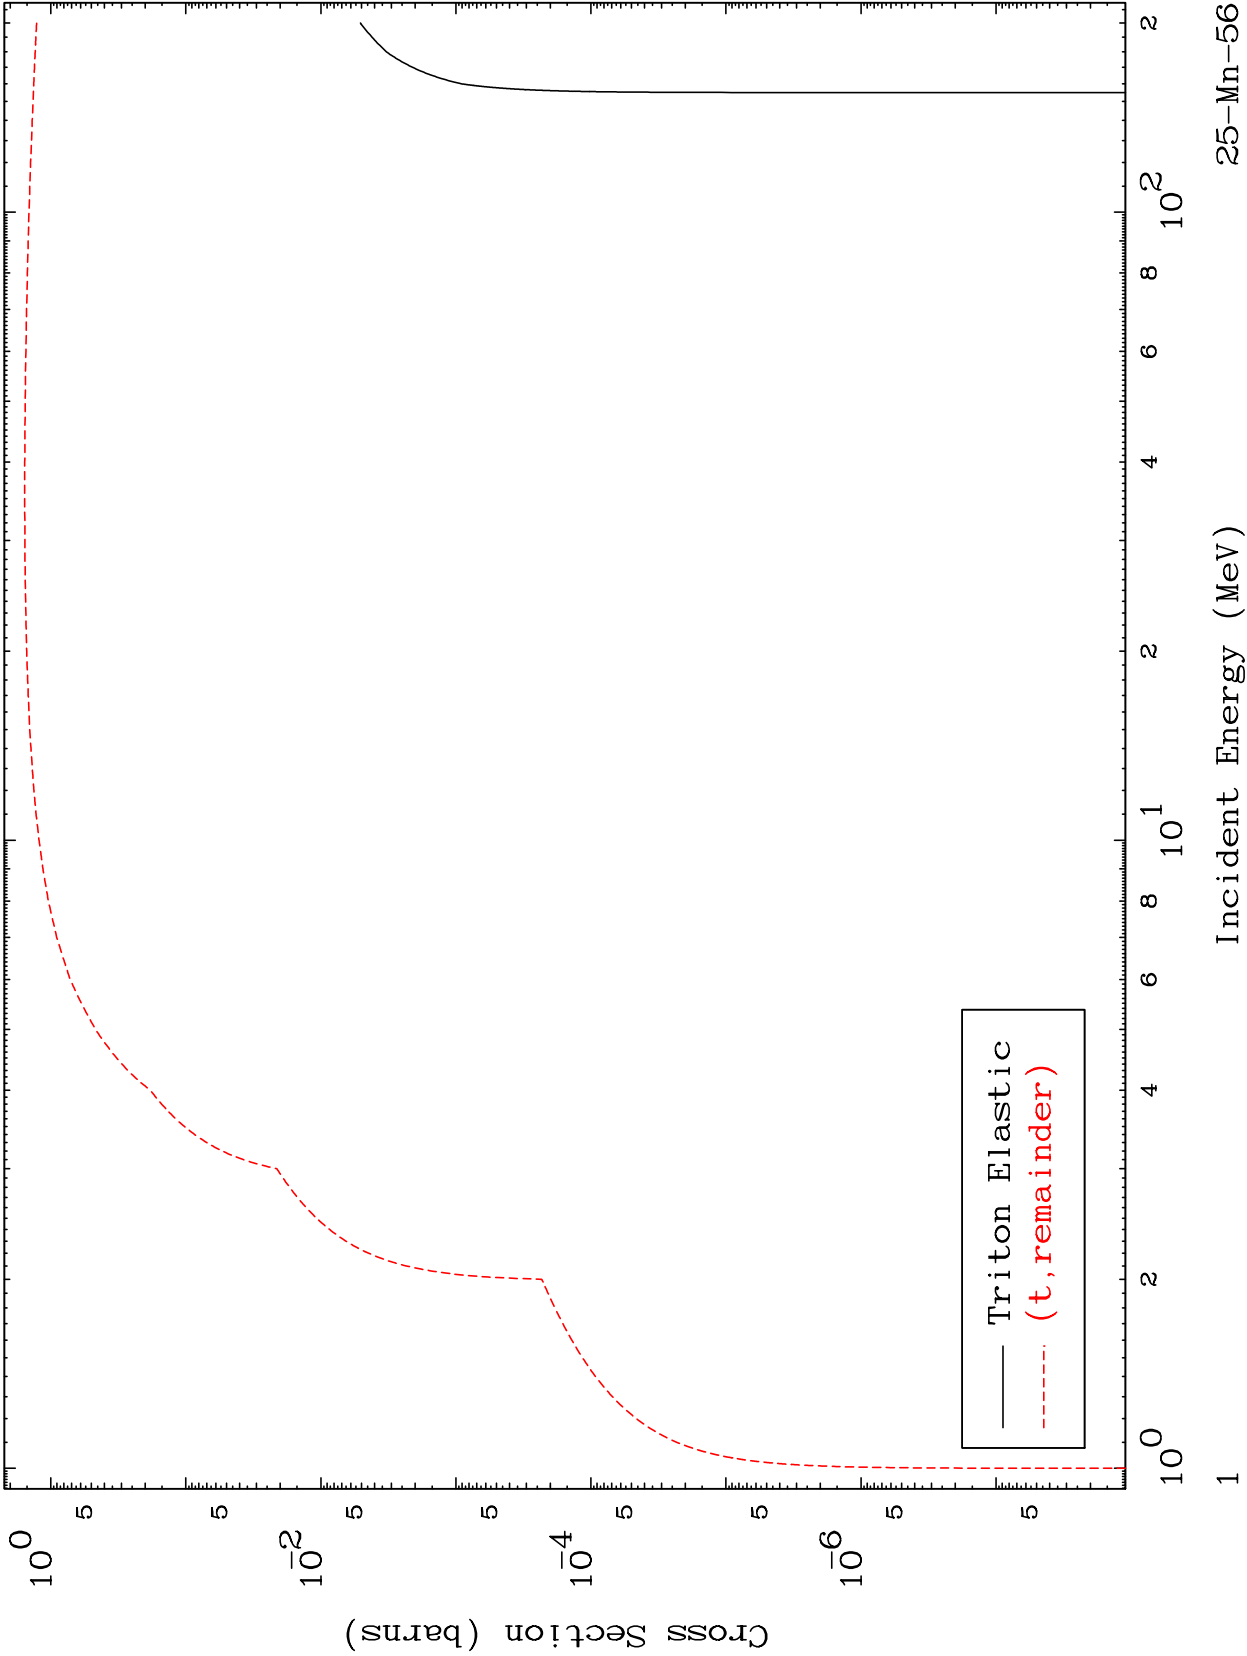

Press Mouse Button to Start

MAT 2528

Triton Major  
0 Kelvin Cross Sections

25-Mn-56

25-Mn-56

Incident Energy (MeV)