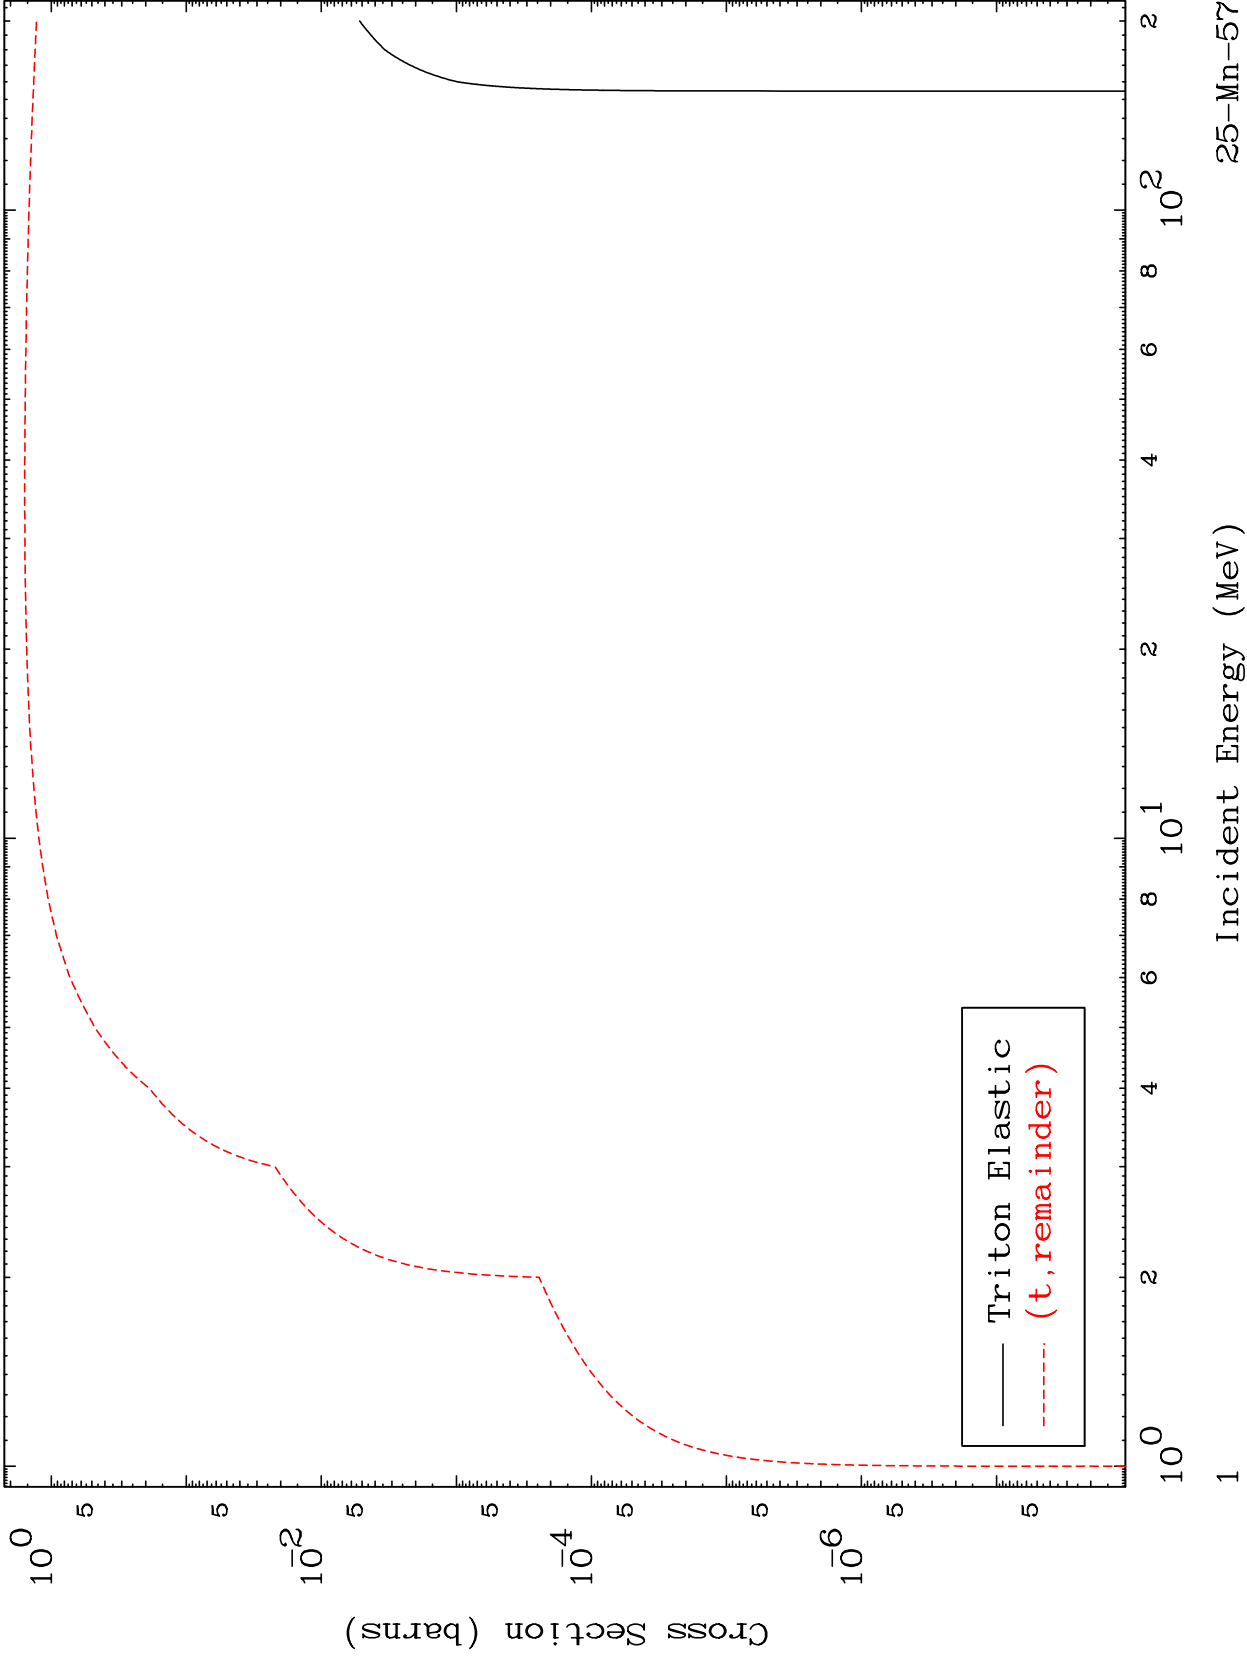

Press Mouse Button to Start

MAT 2531

Triton Major  
0 Kelvin Cross Sections

25-Mn-57

Incident Energy (MeV)

25-Mn-57