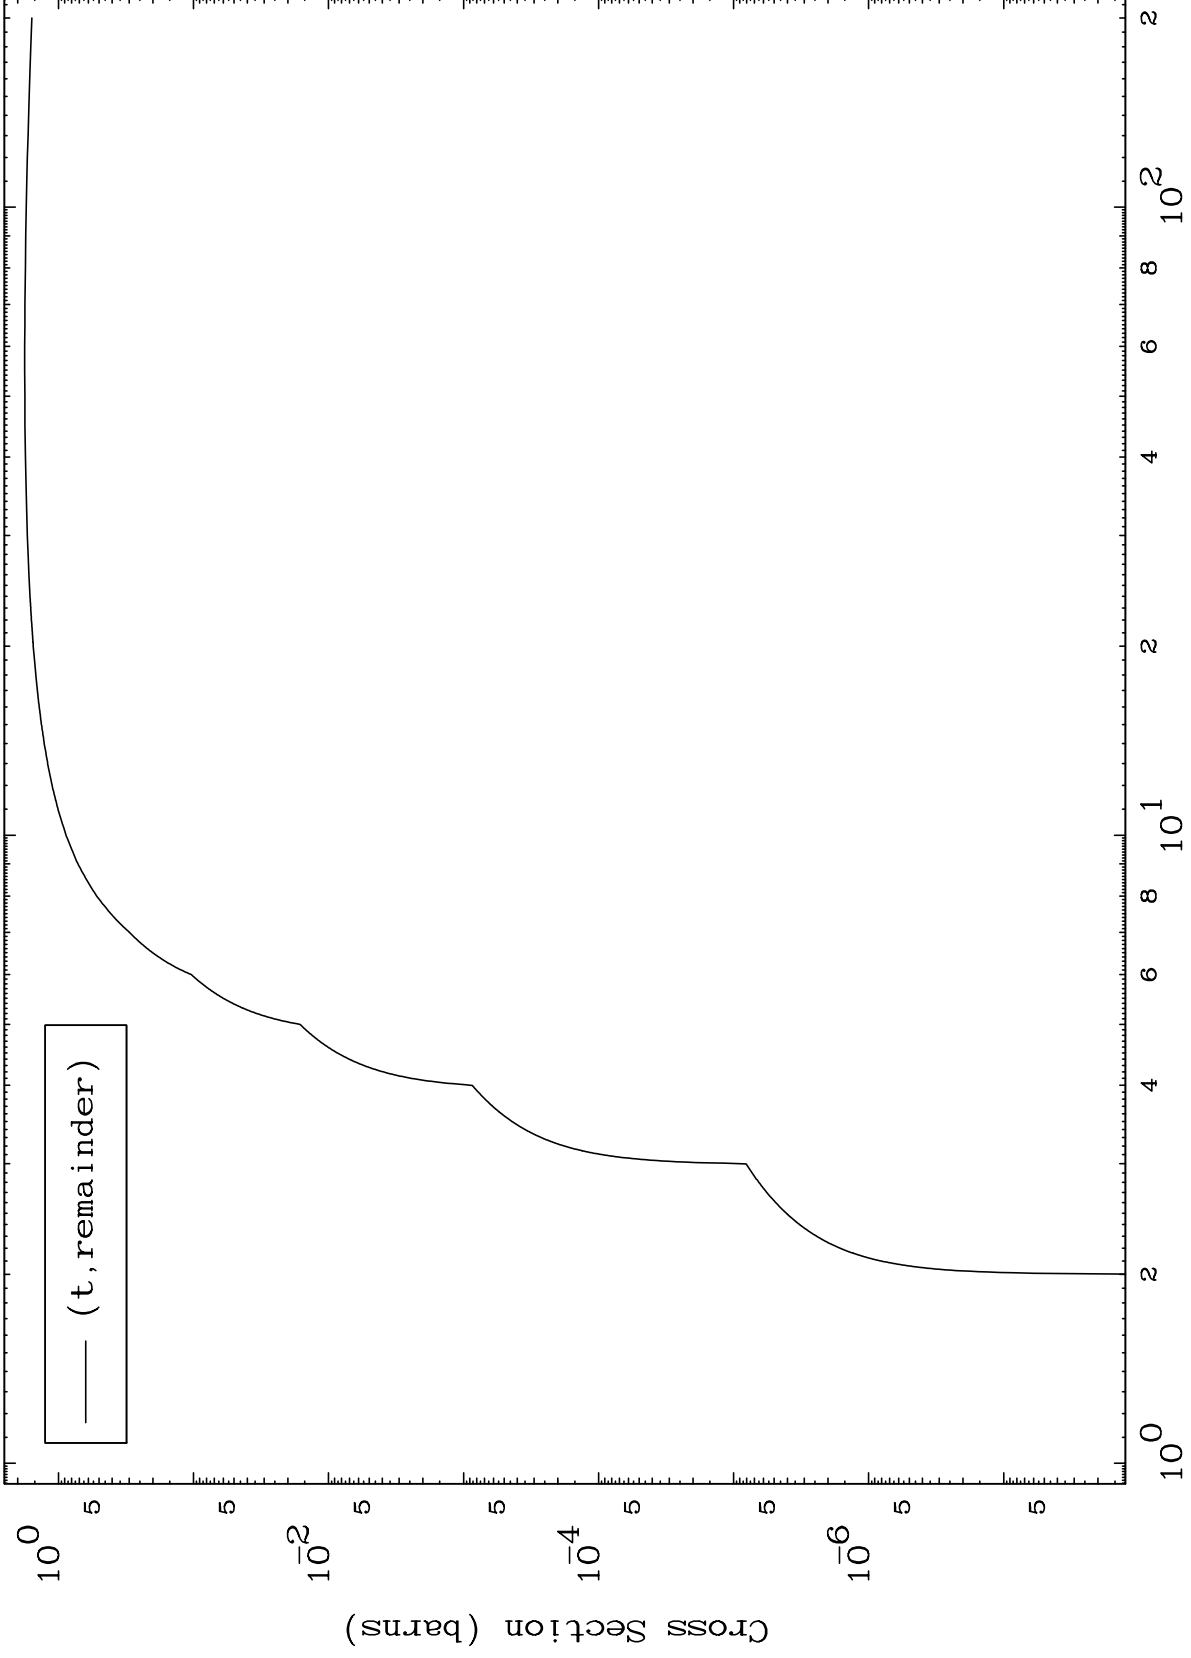

Press Mouse Button to Start

MAT 4201

Triton Major

42-Mo-84

0 Kelvin Cross Sections

Incident Energy (MeV)

42-Mo-84