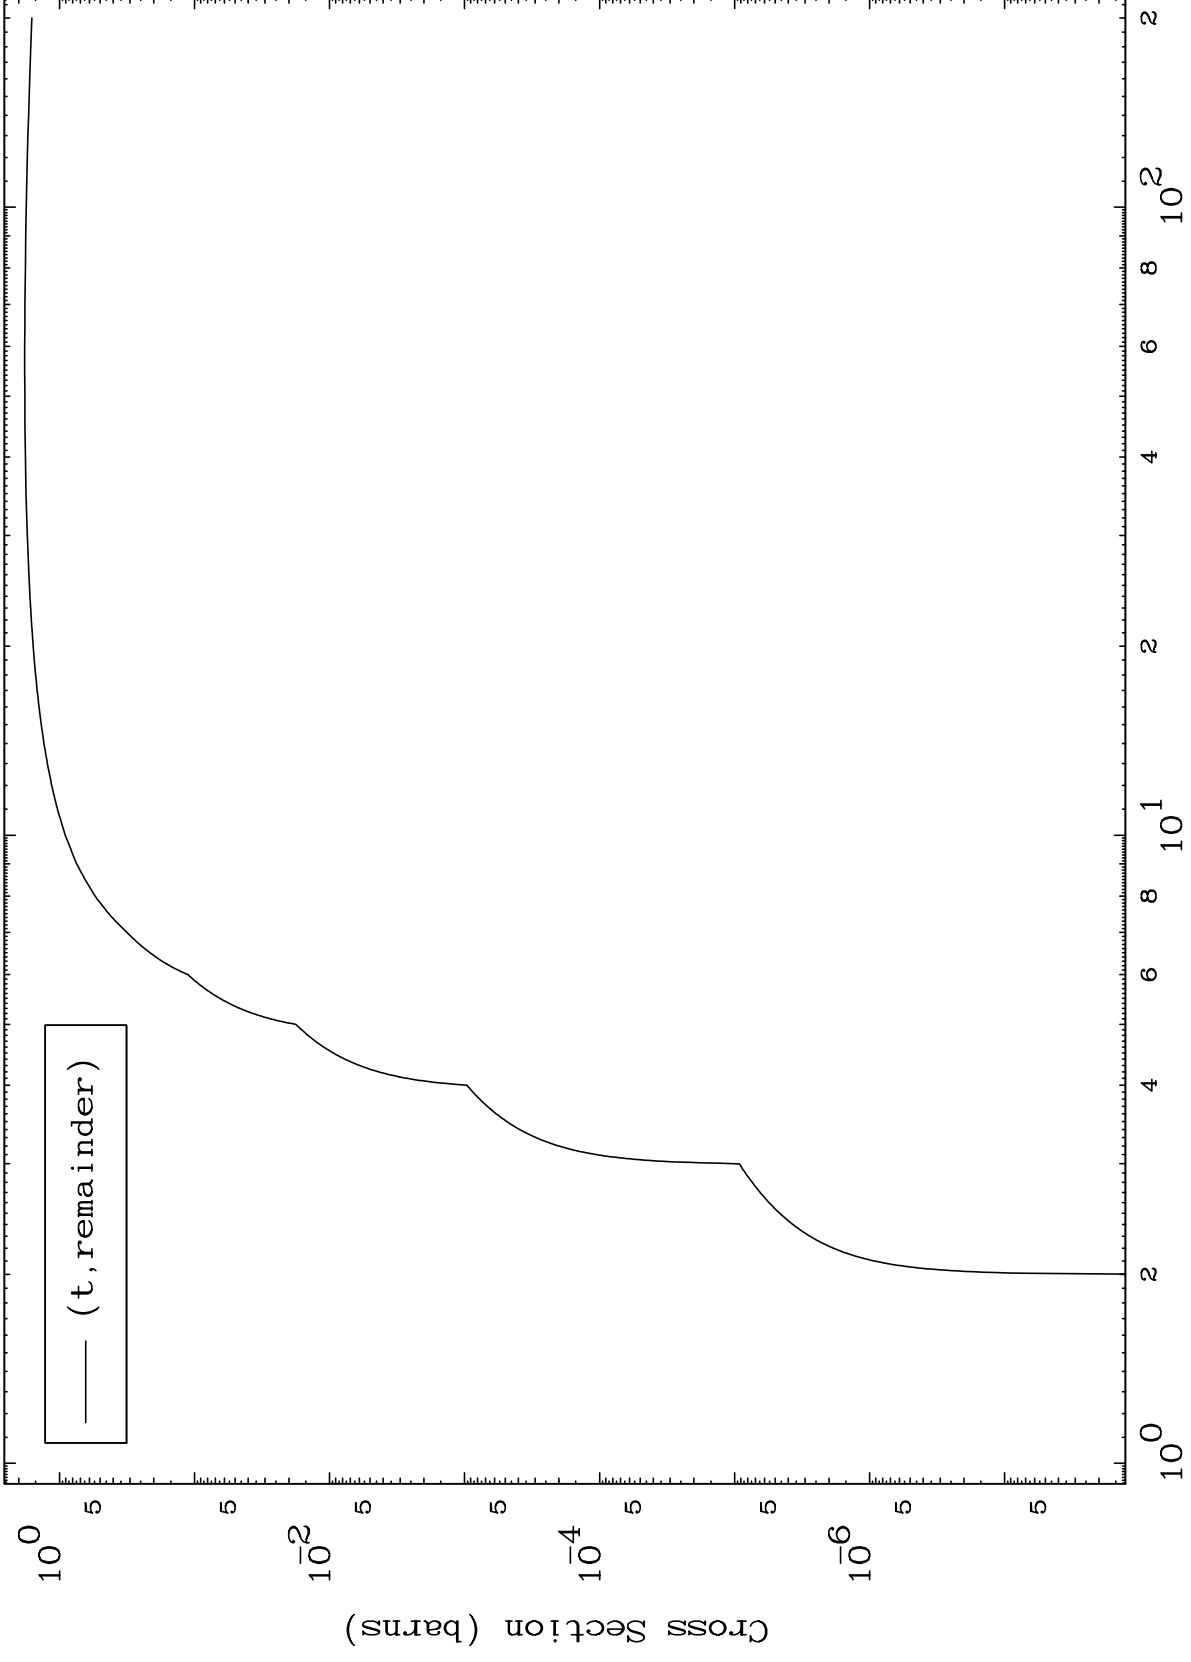

Press Mouse Button to Start

MAT 4210

Triton Major

42-Mo-87

0 Kelvin Cross Sections

Incident Energy (MeV)

42-Mo-87