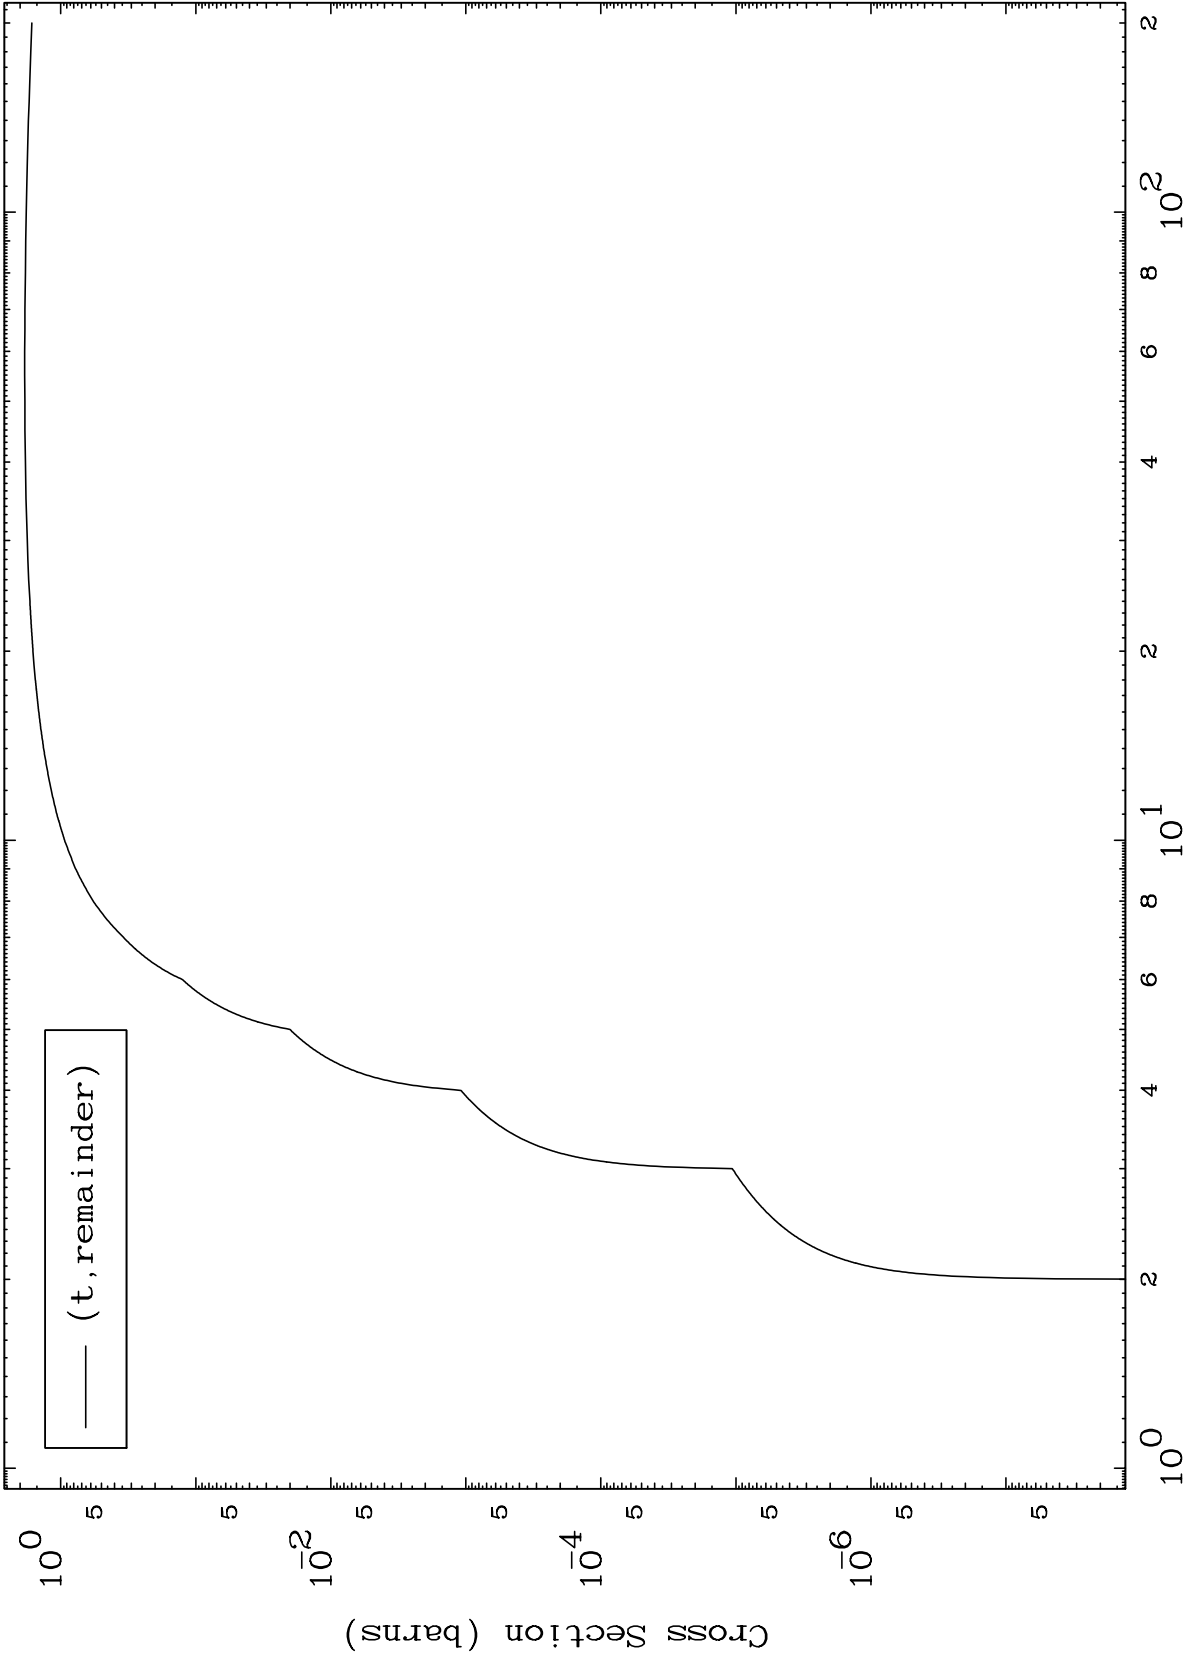

Press Mouse Button to Start

MAT 4222

Triton Major

42-Mo-91

0 Kelvin Cross Sections

Incident Energy (MeV)

42-Mo-91