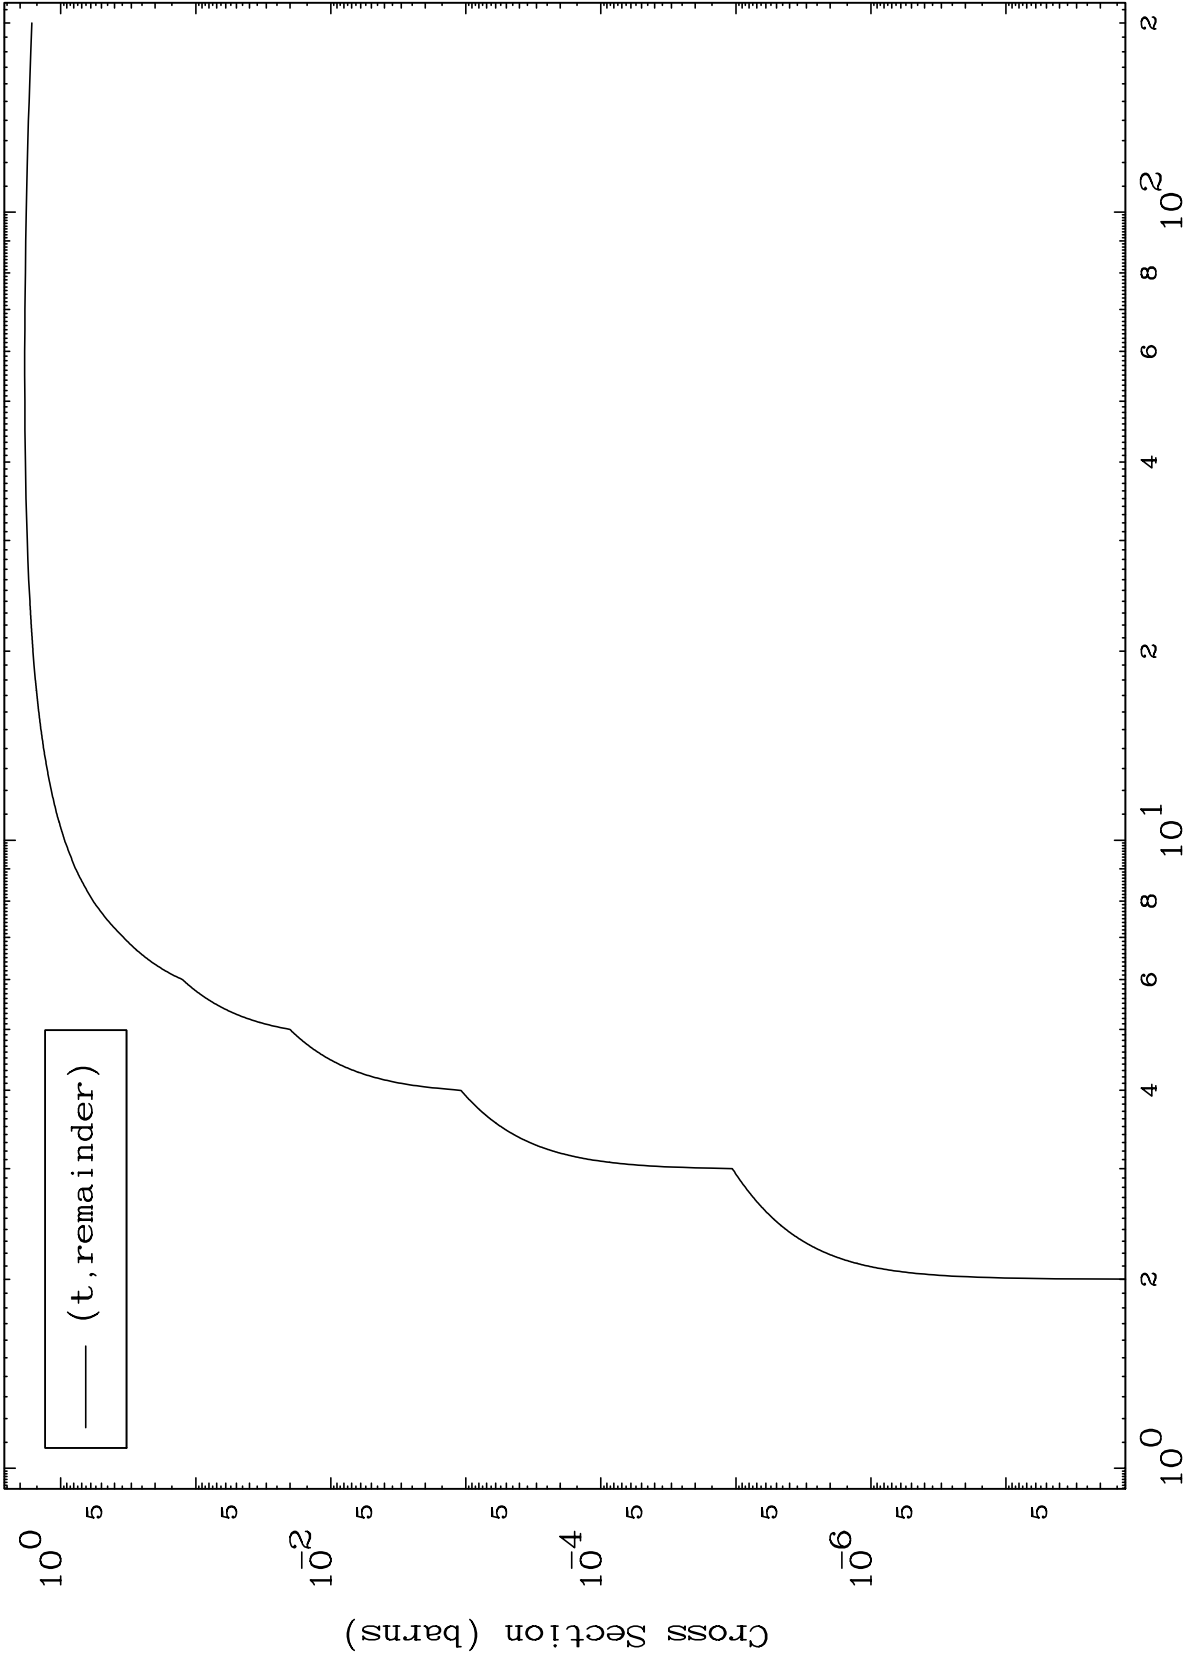

Press Mouse Button to Start

MAT 4223

Triton Major

42-Mo-91

0 Kelvin Cross Sections

Incident Energy (MeV)

42-Mo-91