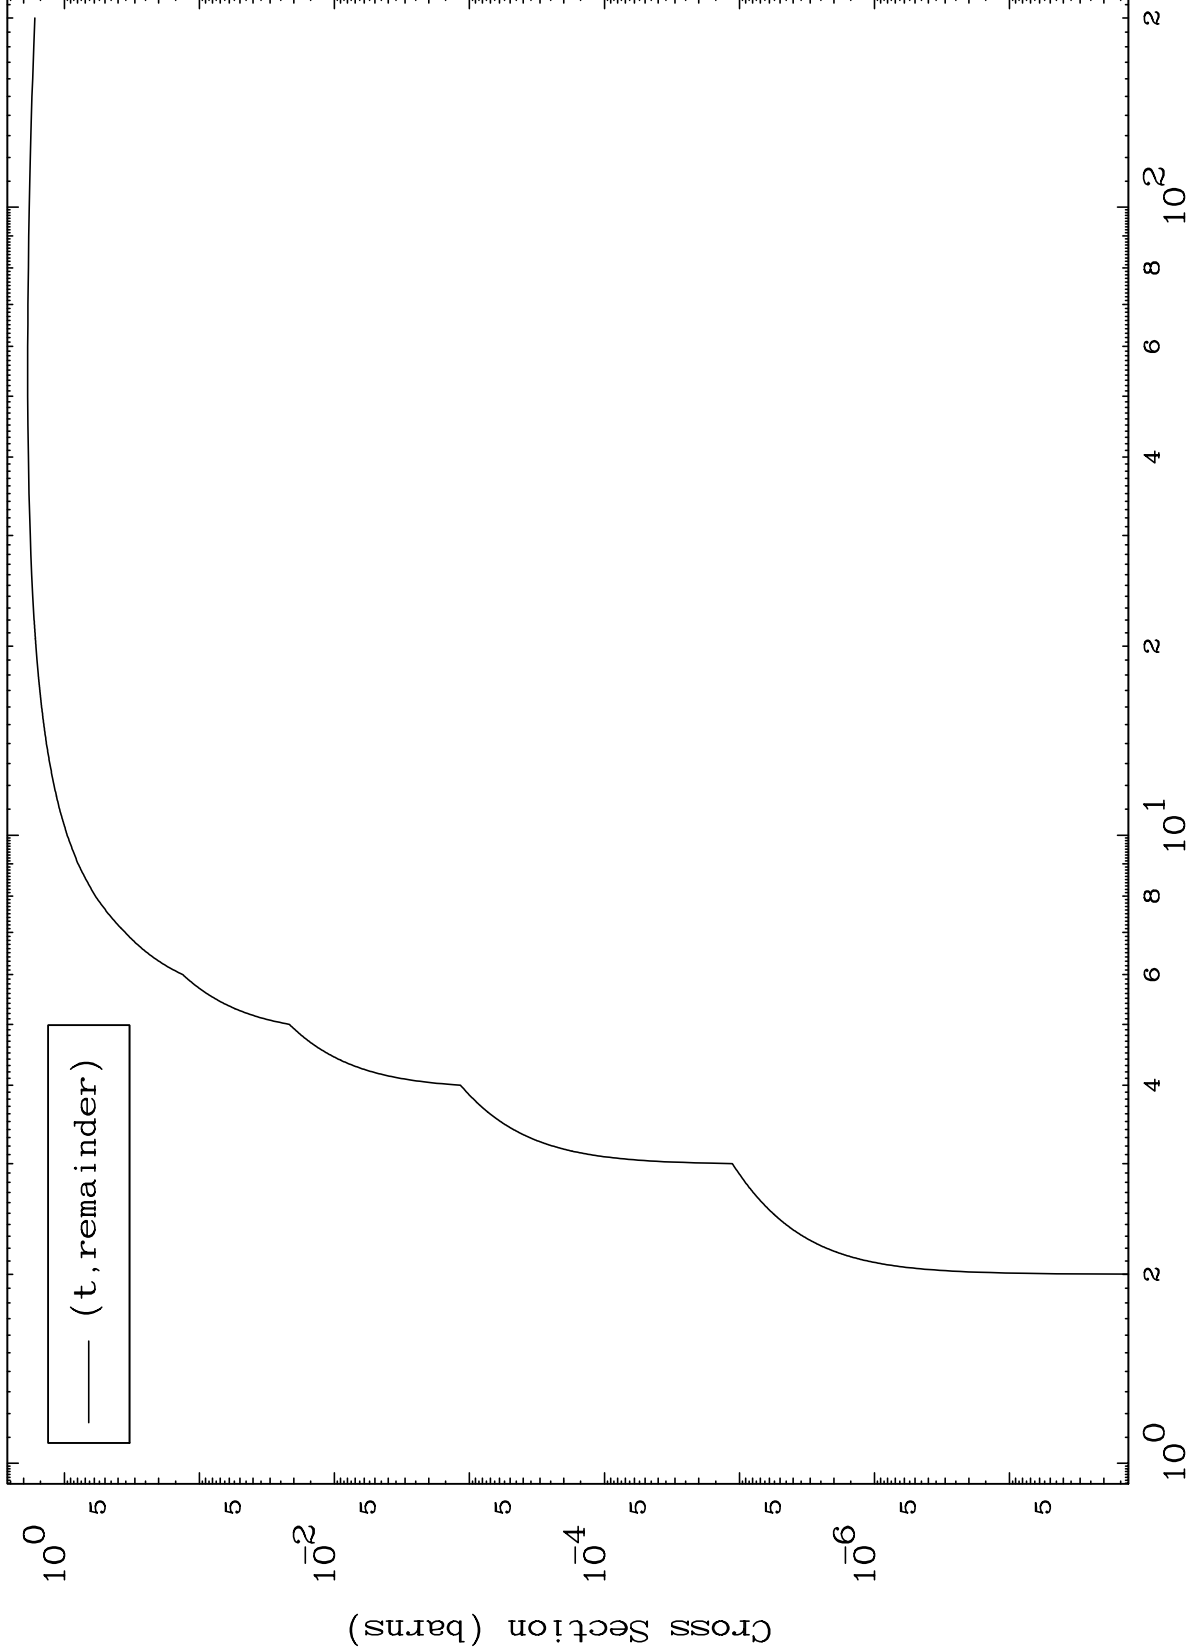

Press Mouse Button to Start

MAT 4228

Triton Major

42-Mo-93

0 Kelvin Cross Sections

Incident Energy (MeV)

42-Mo-93