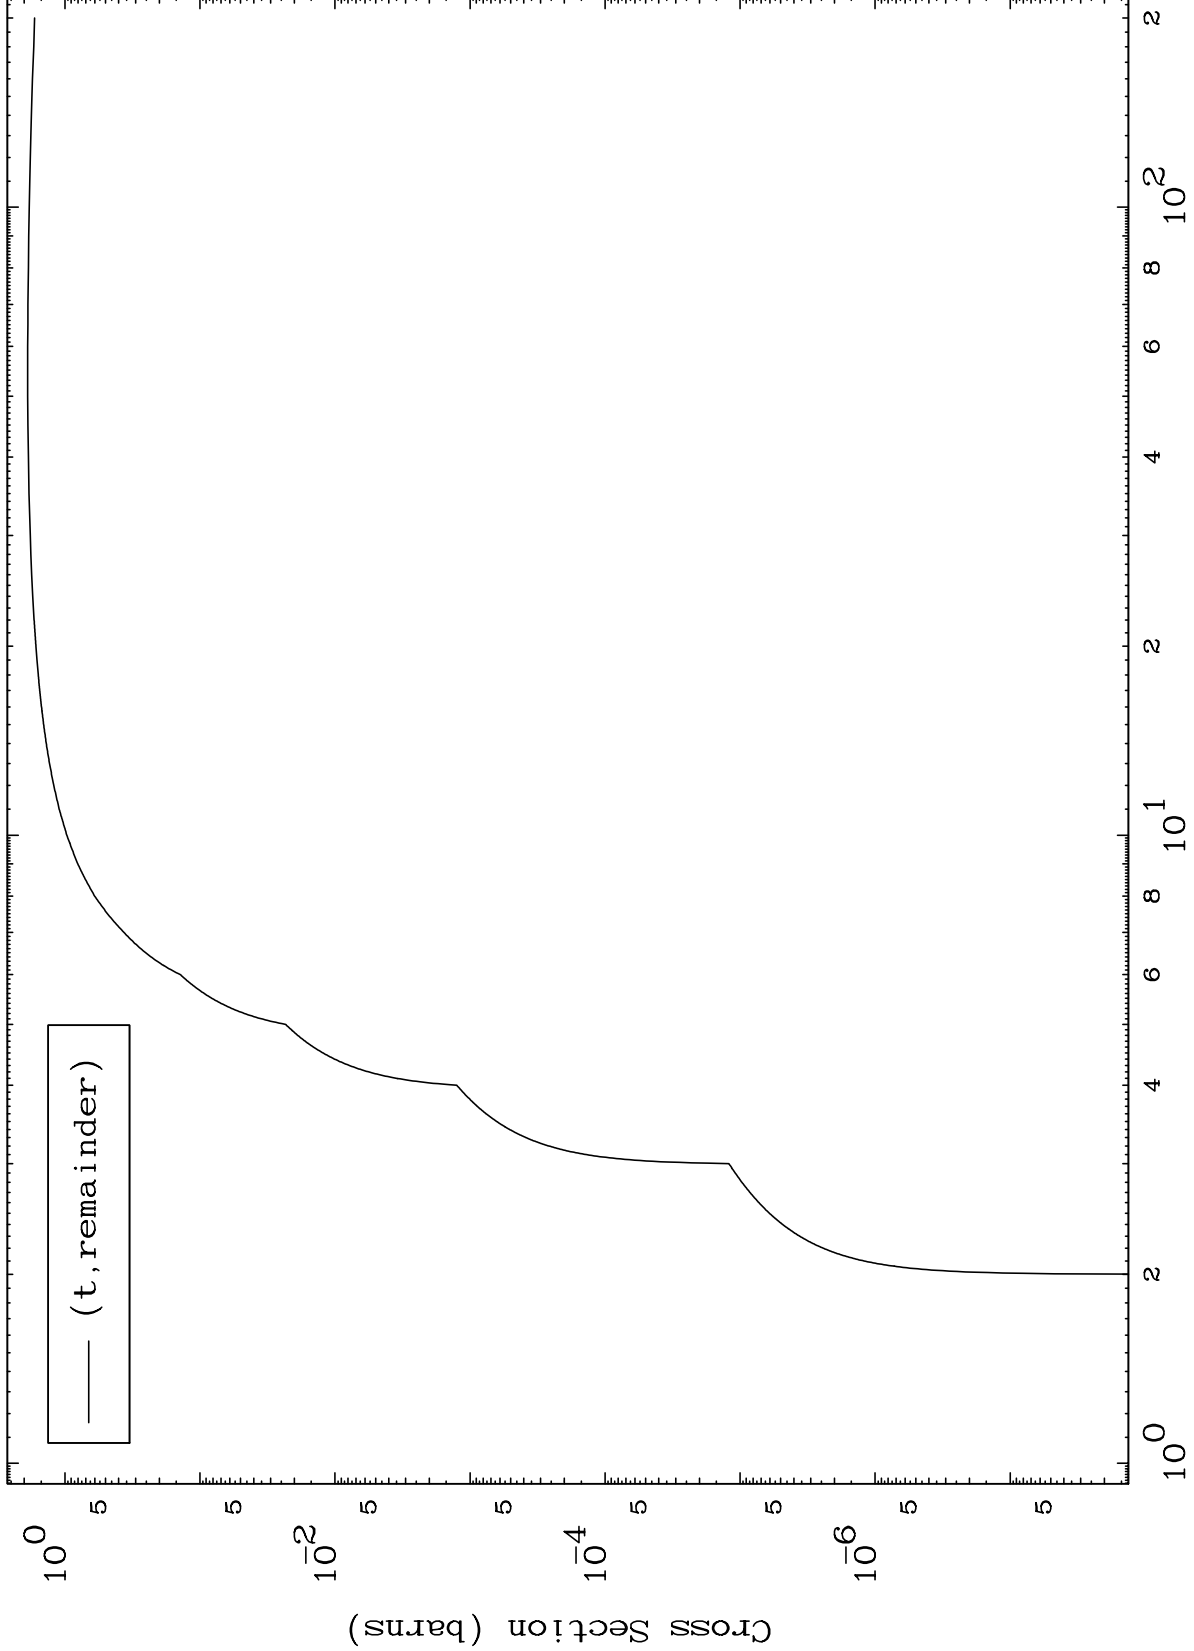

Press Mouse Button to Start

MAT 4234

Triton Major

42-Mo-95

0 Kelvin Cross Sections

Incident Energy (MeV)

42-Mo-95