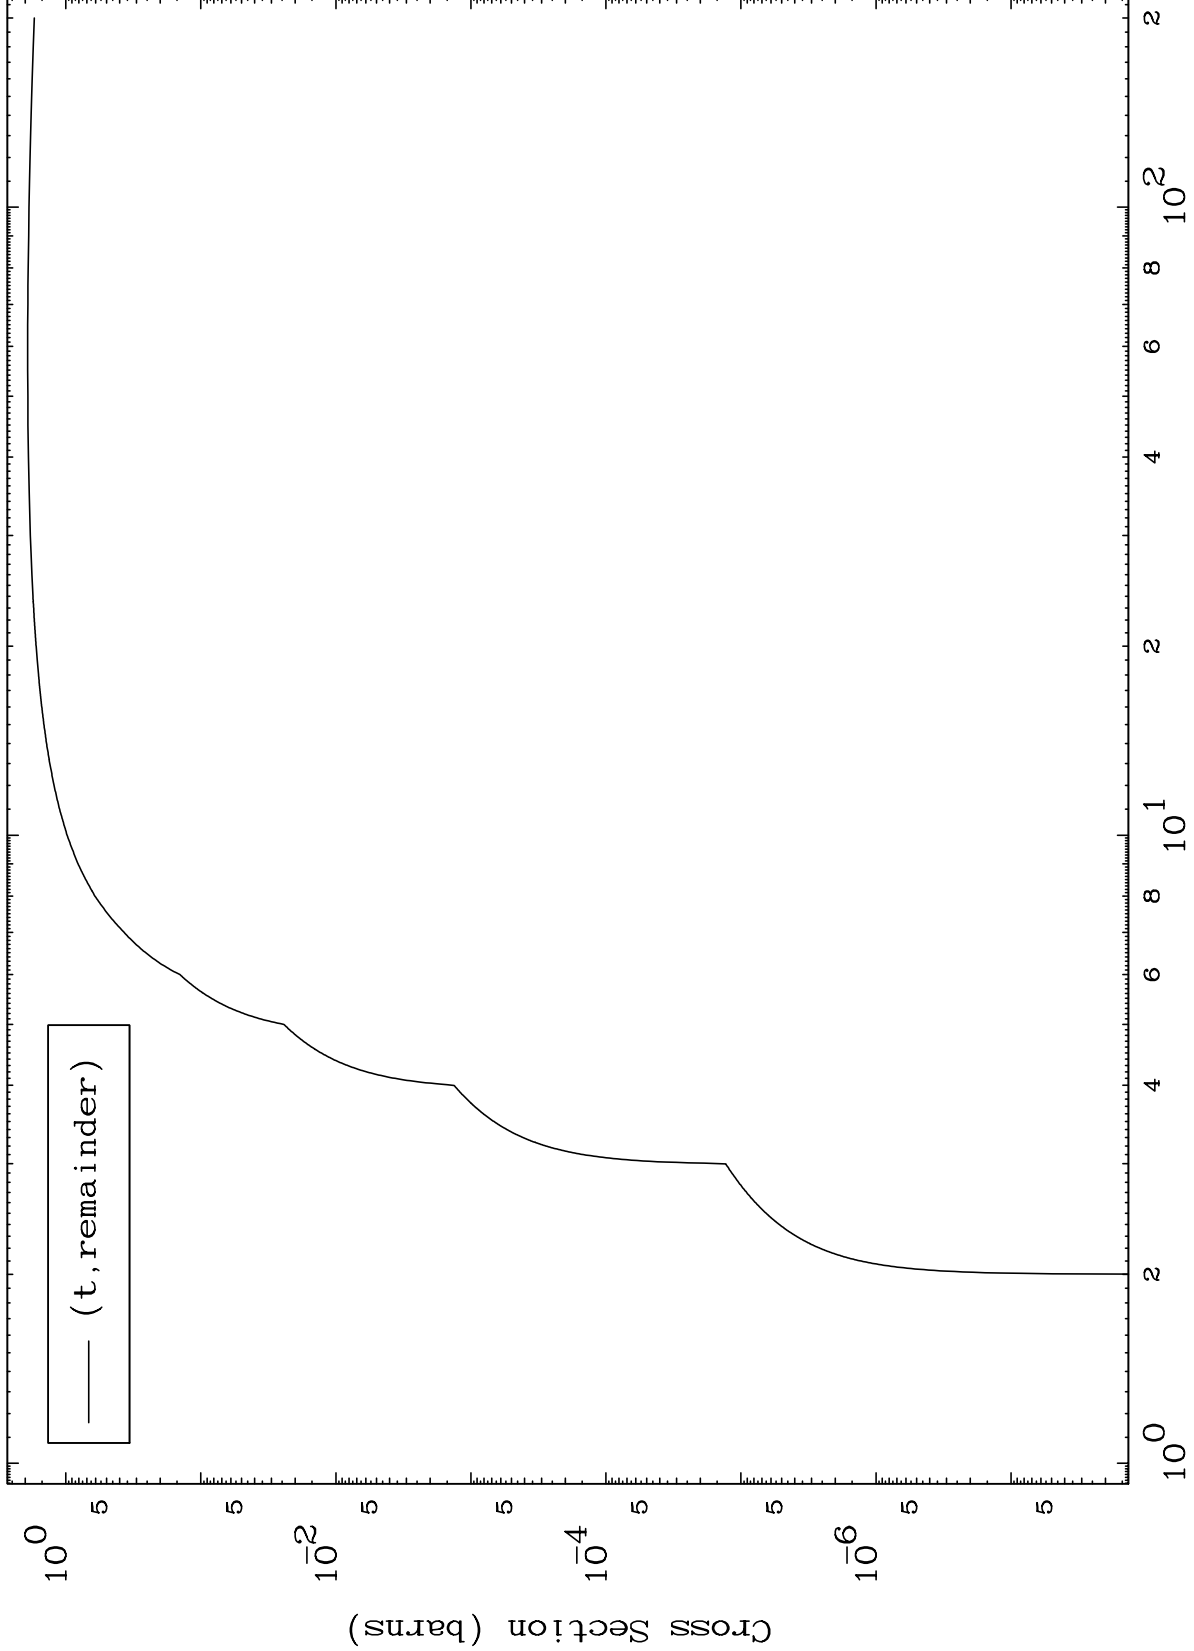

Press Mouse Button to Start

MAT 4237

Triton Major

42-Mo-96

0 Kelvin Cross Sections

Incident Energy (MeV)

42-Mo-96