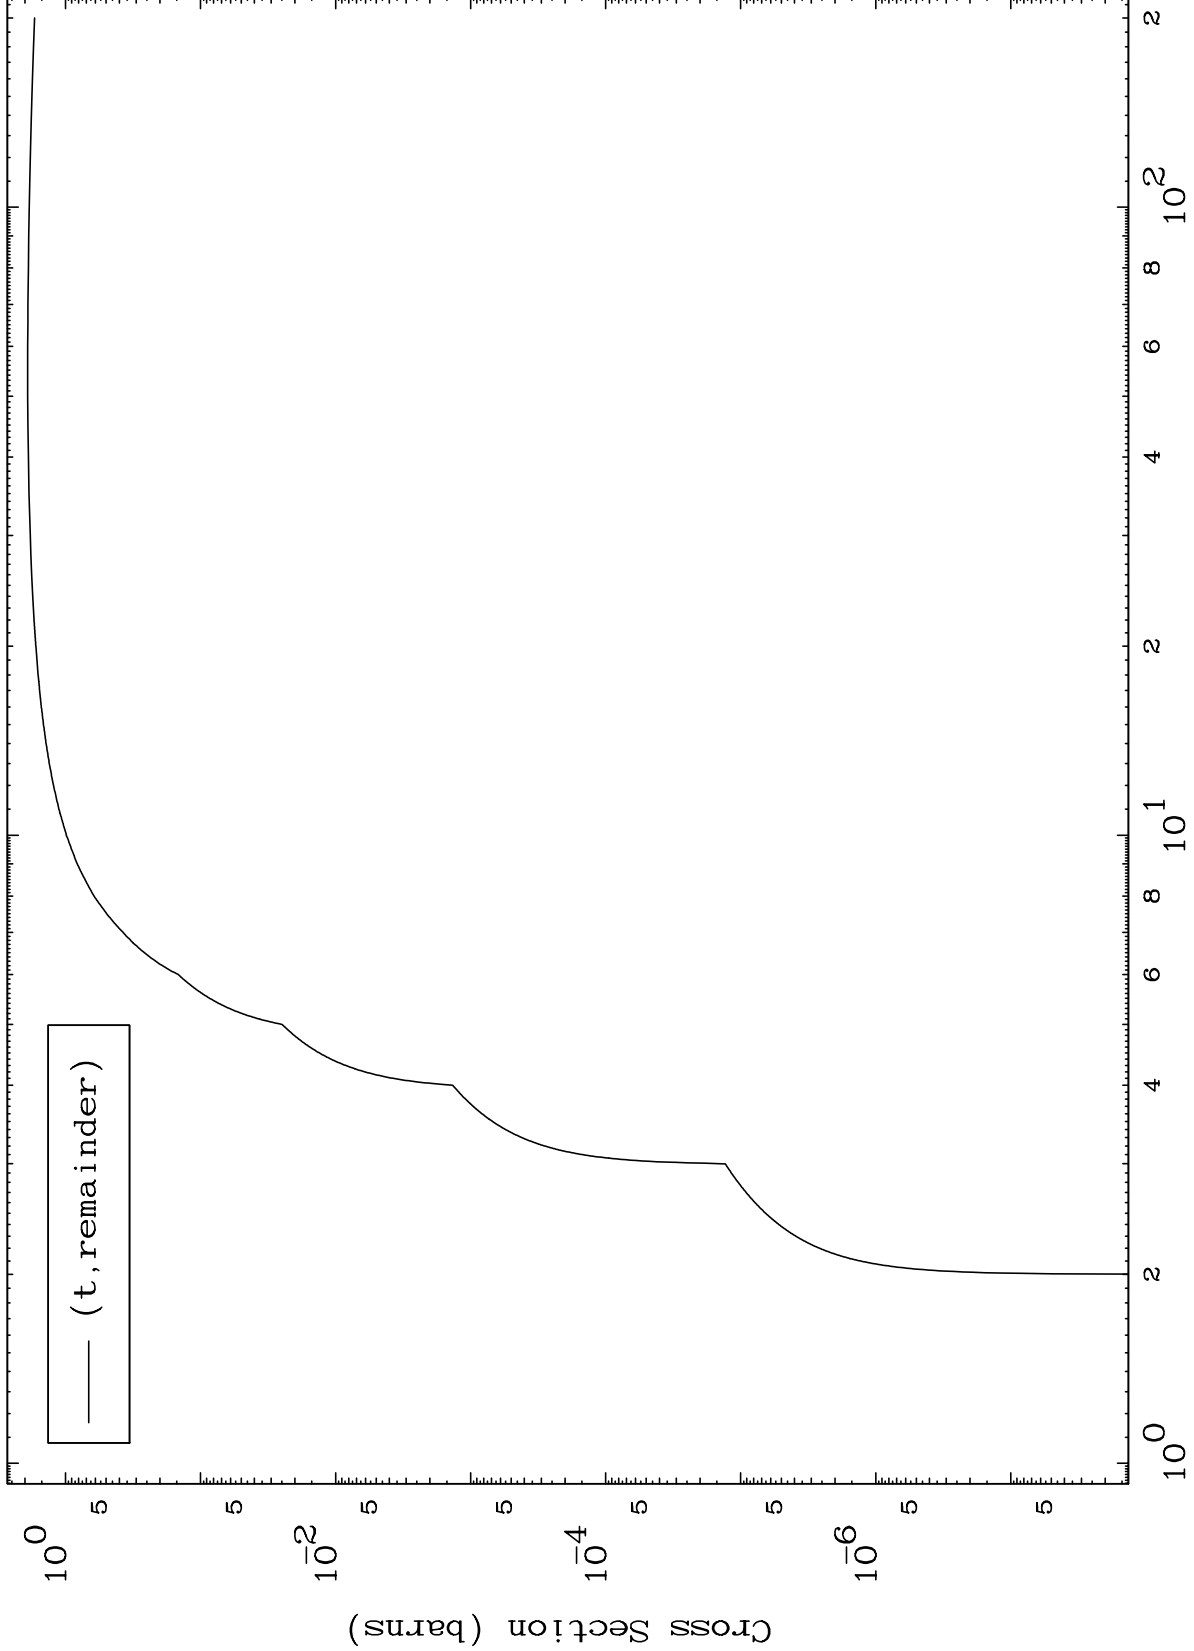

Press Mouse Button to Start

MAT 4240

Triton Major

42-Mo-97

0 Kelvin Cross Sections

Incident Energy (MeV)

42-Mo-97