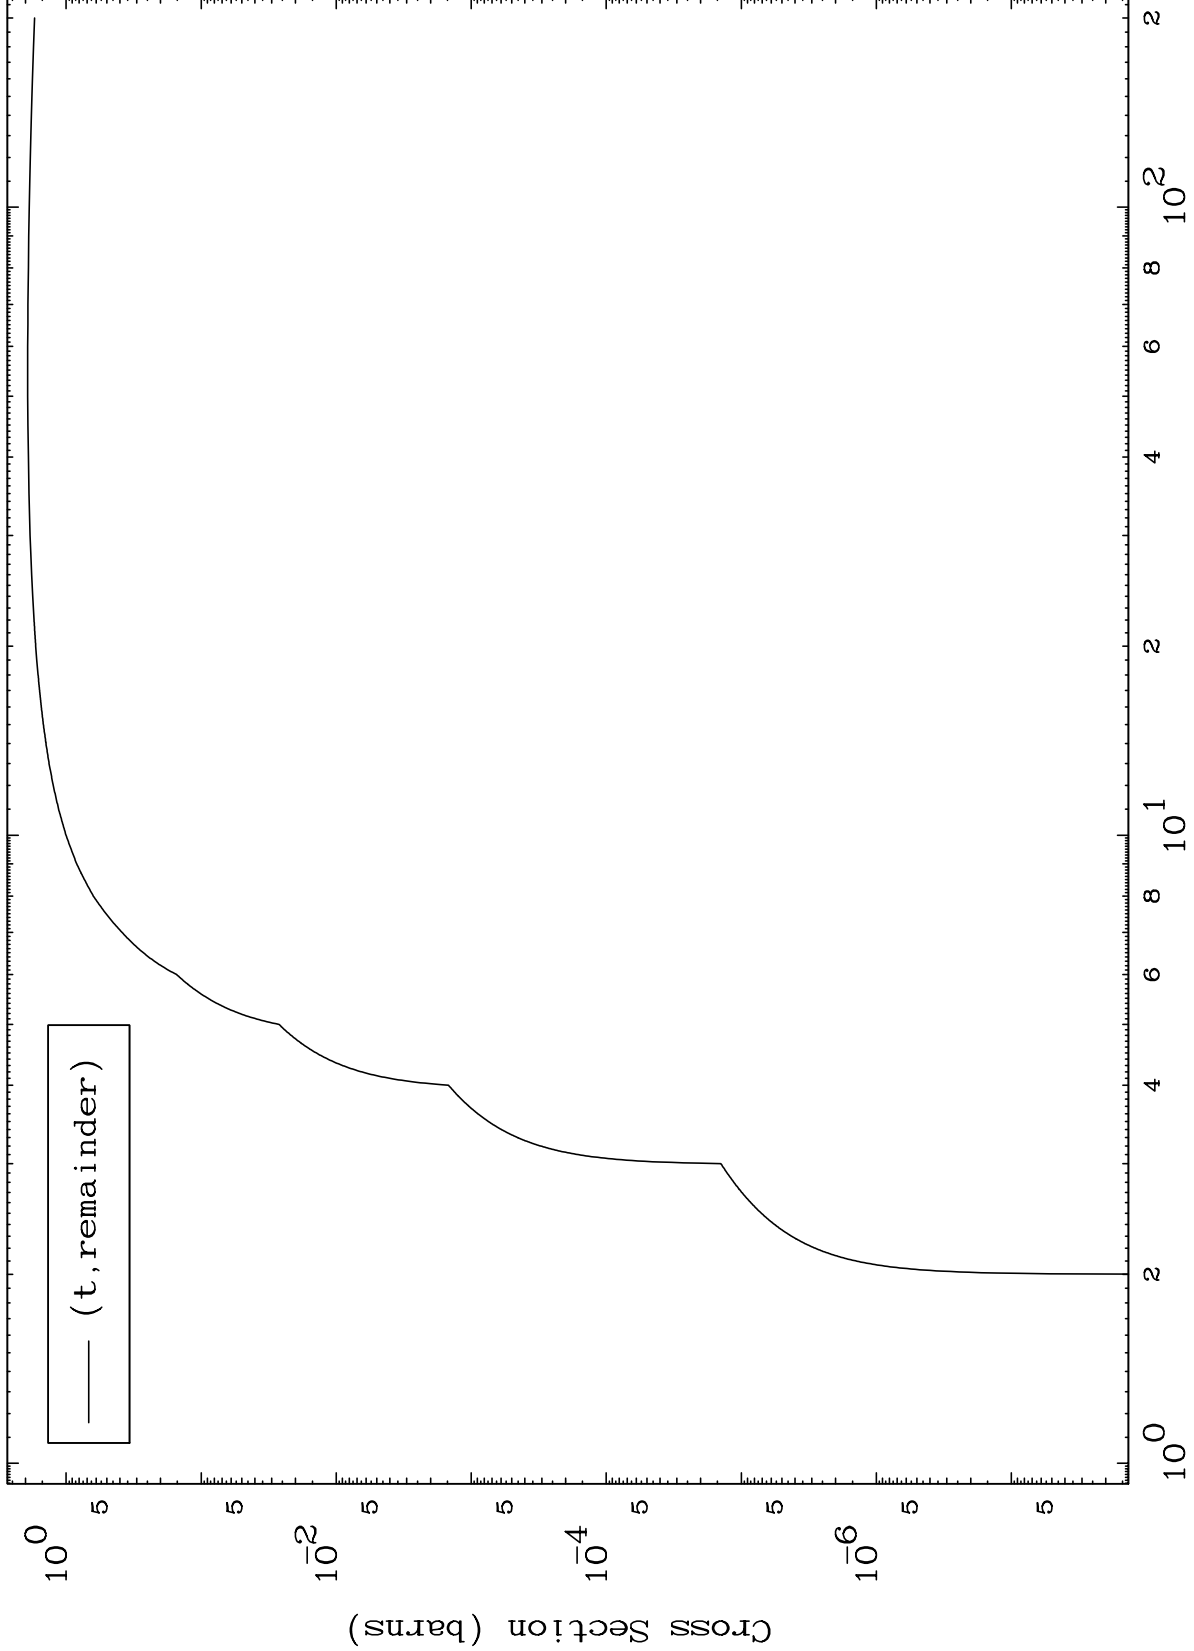

Press Mouse Button to Start

MAT 4246

Triton Major

42-Mo-99

0 Kelvin Cross Sections

Incident Energy (MeV)

42-Mo-99