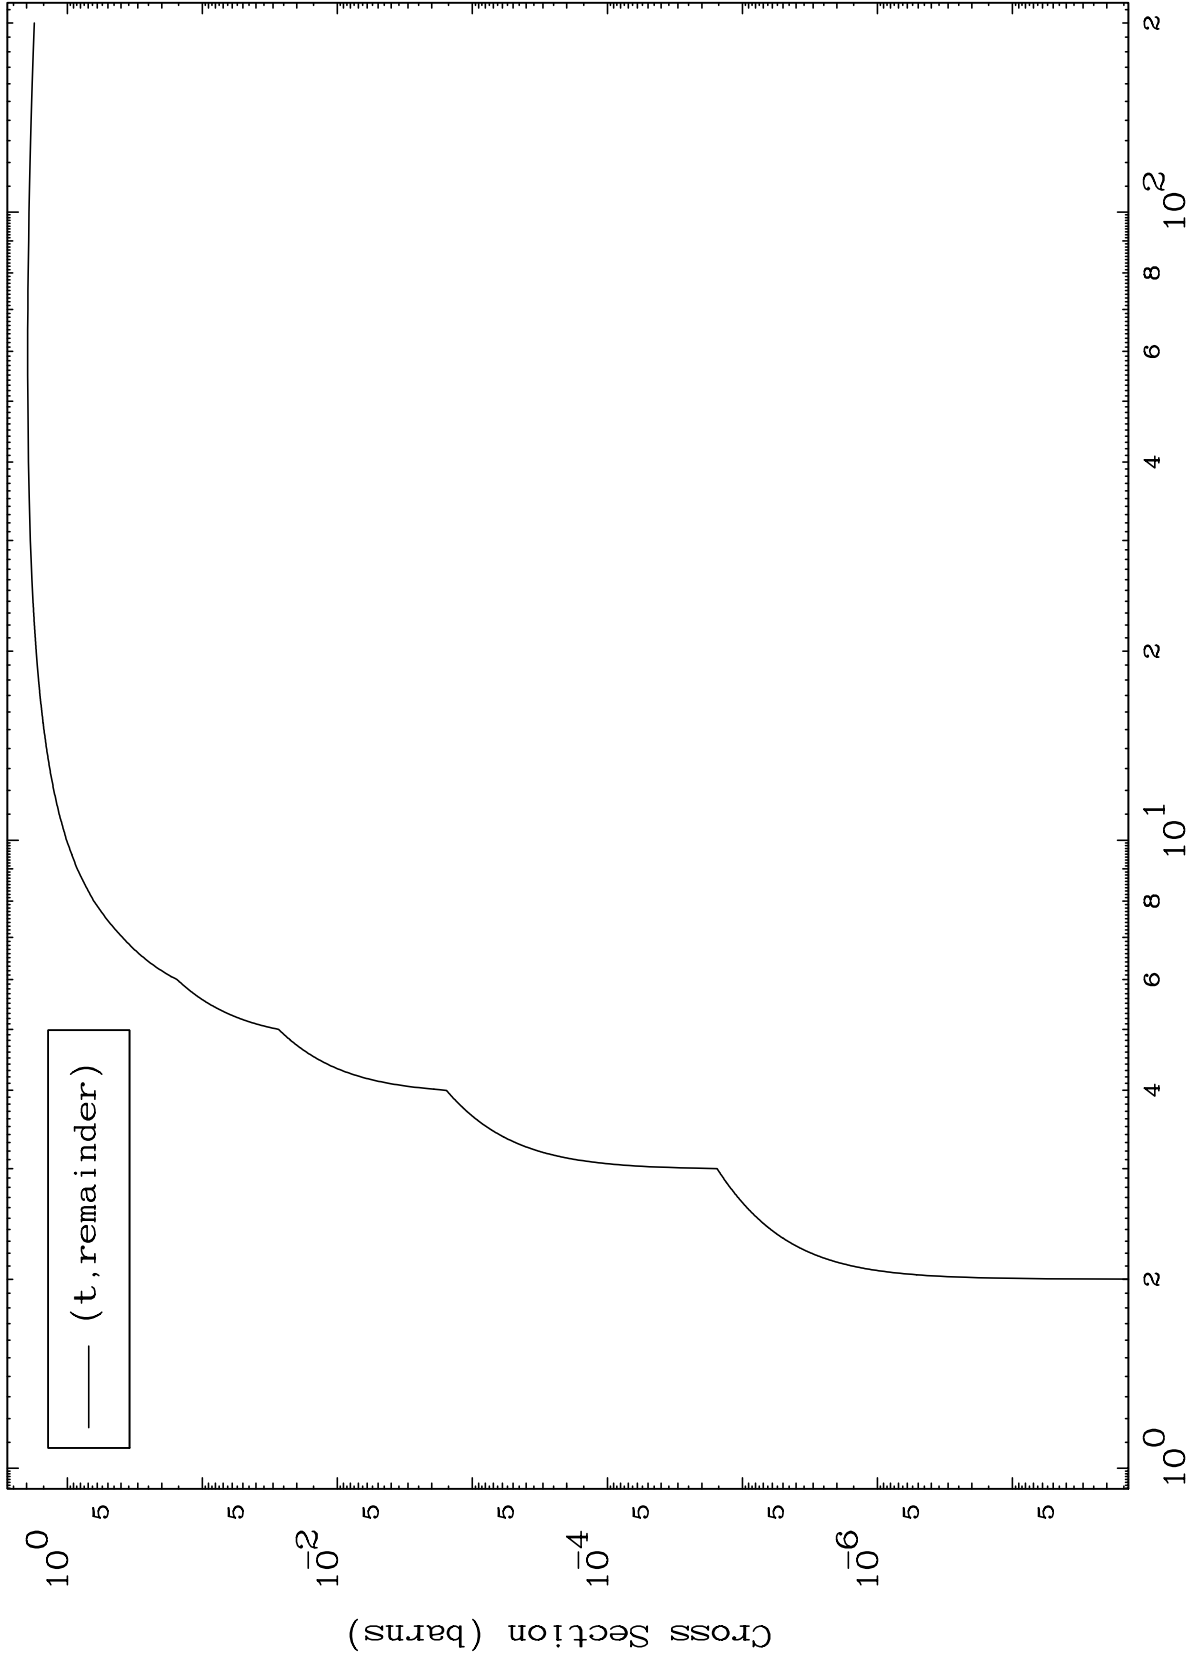

Press Mouse Button to Start

MAT 4249

Triton Major

42-Mo-100

0 Kelvin Cross Sections

Incident Energy (MeV)

42-Mo-100