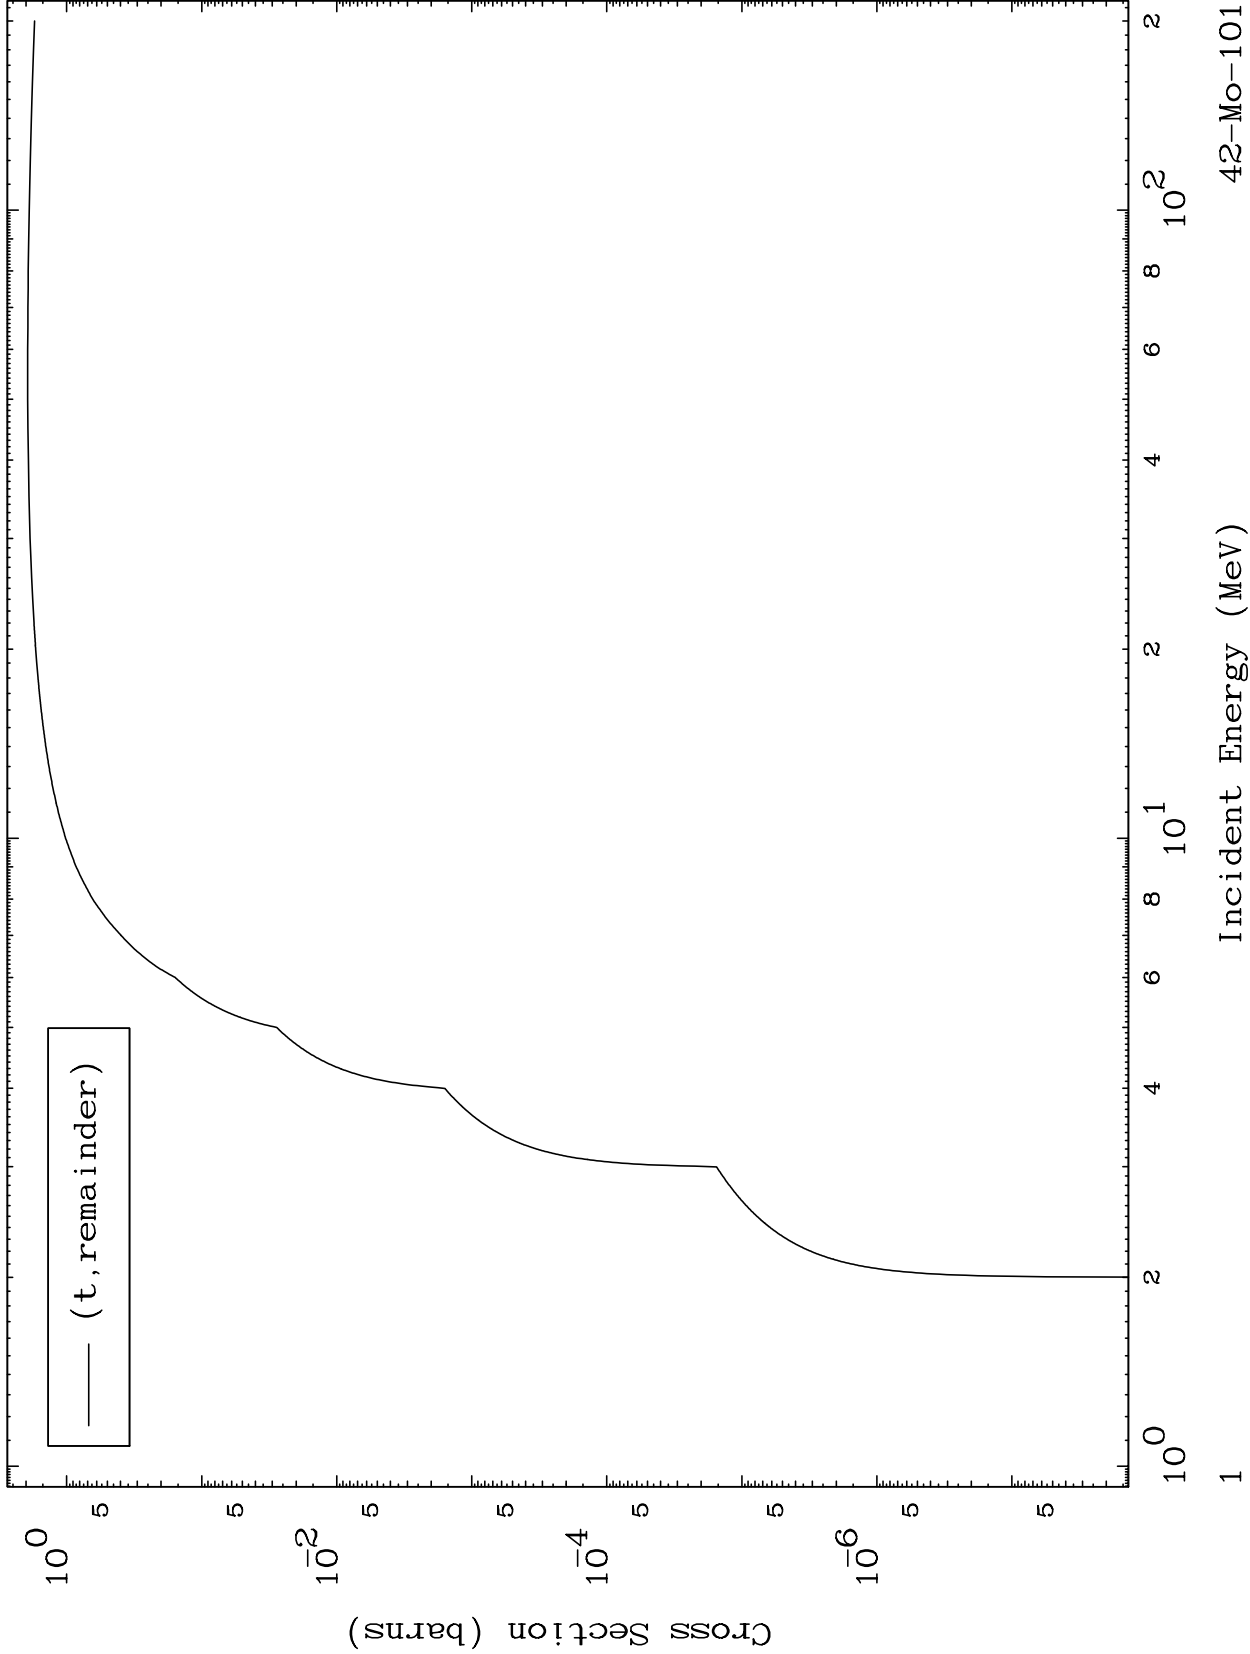

Press Mouse Button to Start

MAT 4252

Triton Major

42-Mo-101

0 Kelvin Cross Sections

Incident Energy (MeV)

42-Mo-101