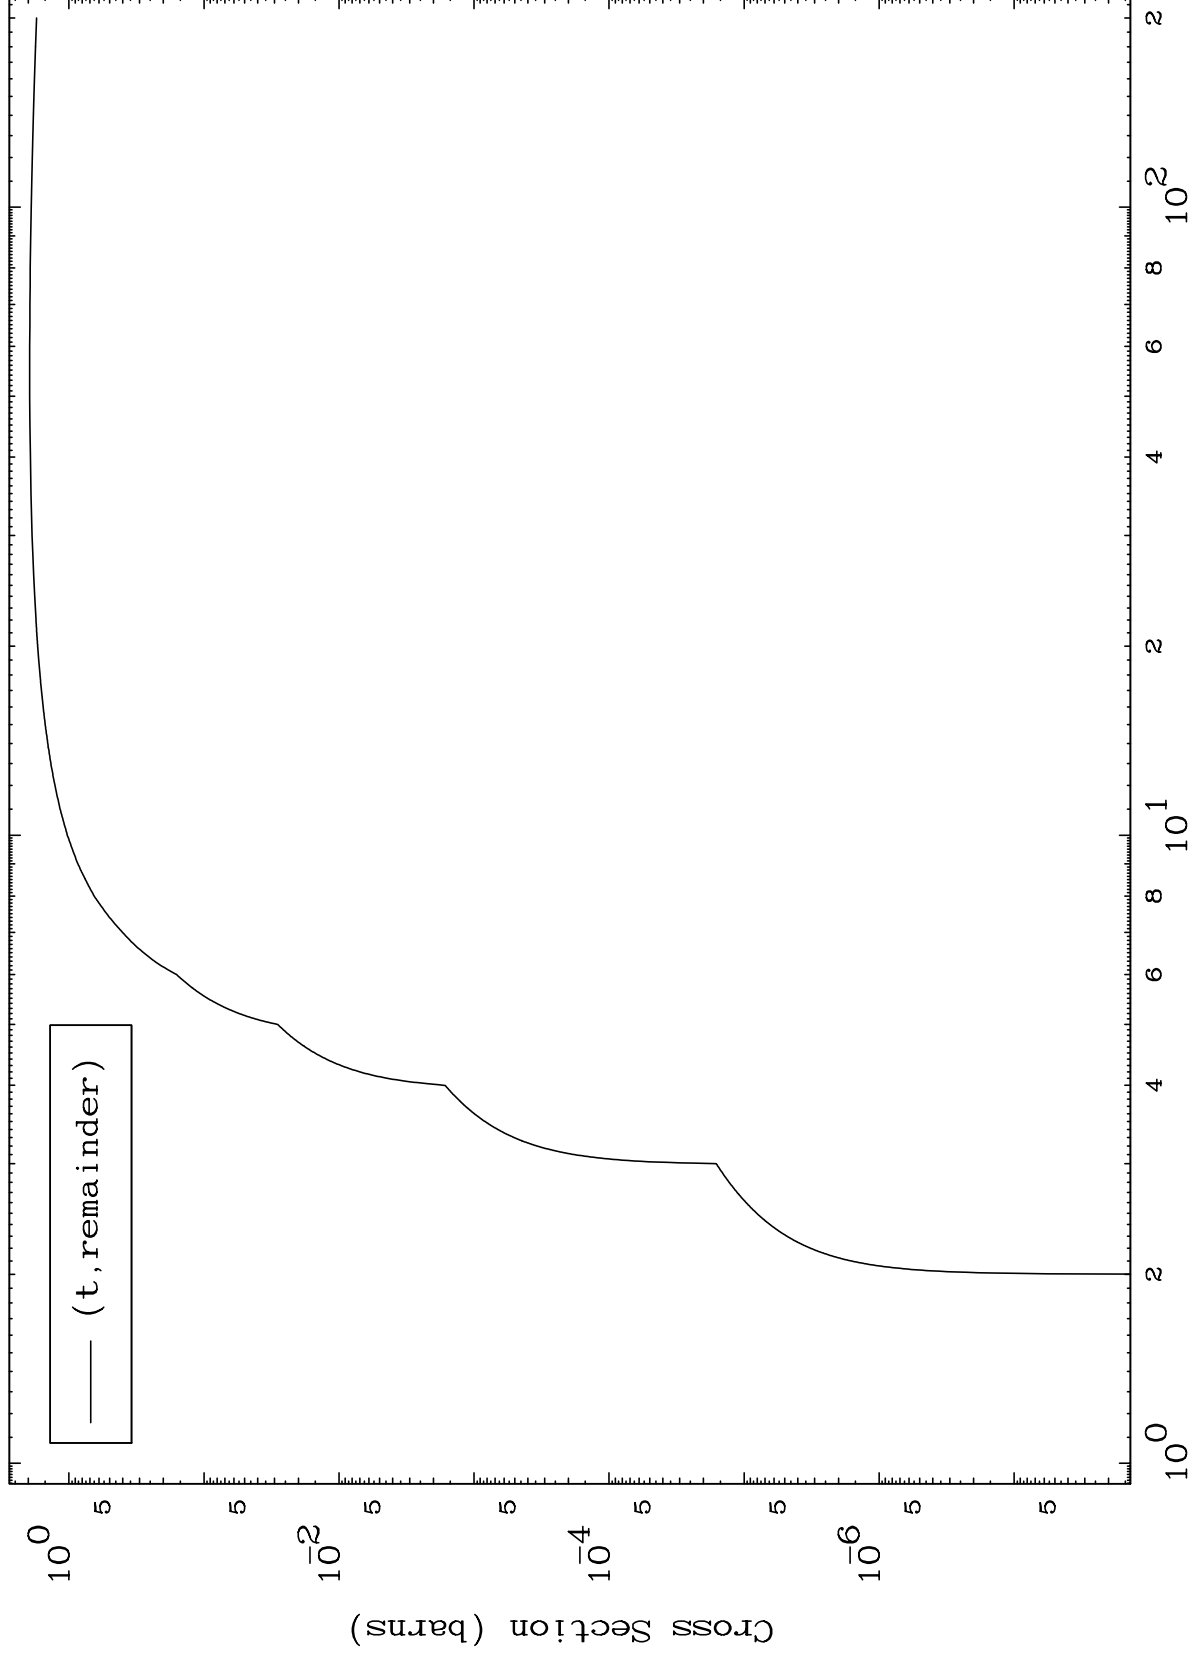

Press Mouse Button to Start

MAT 4255

Triton Major

42-Mo-102

0 Kelvin Cross Sections

Incident Energy (MeV)

42-Mo-102