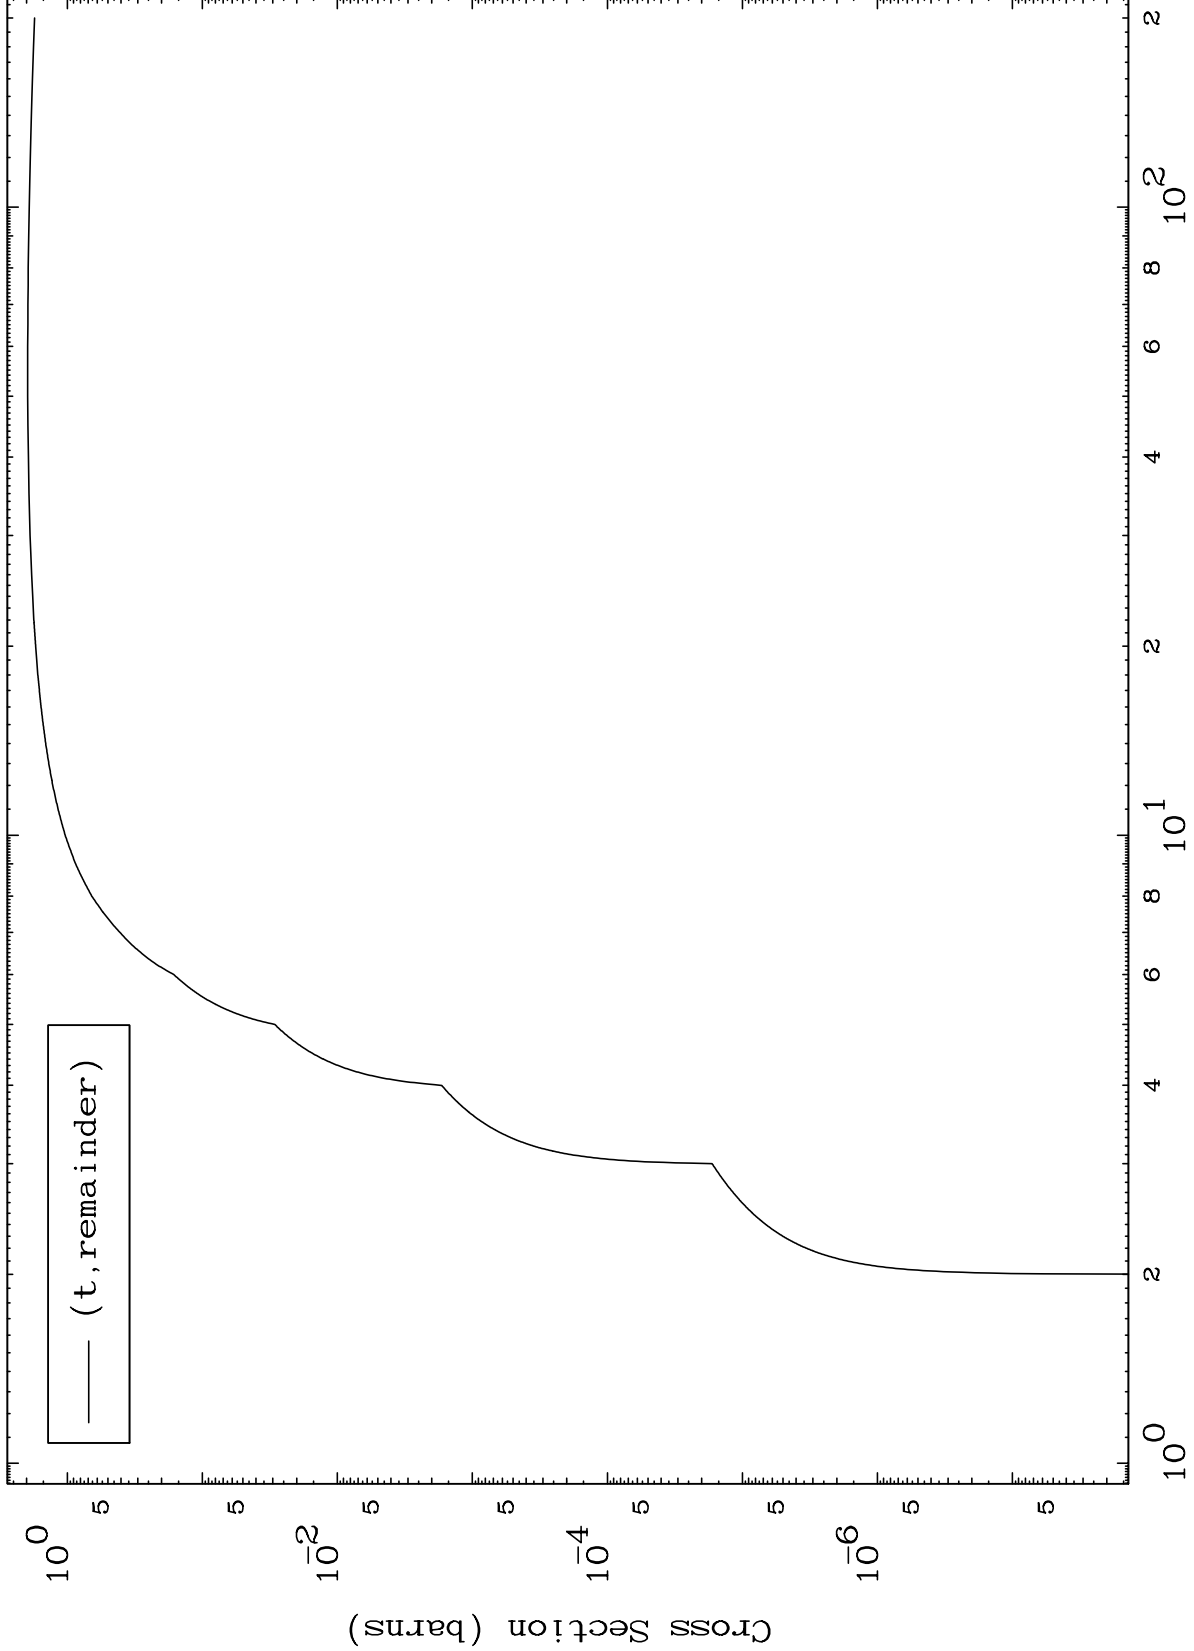

Press Mouse Button to Start

MAT 4258

Triton Major

42-Mo-103

0 Kelvin Cross Sections

Incident Energy (MeV)

42-Mo-103