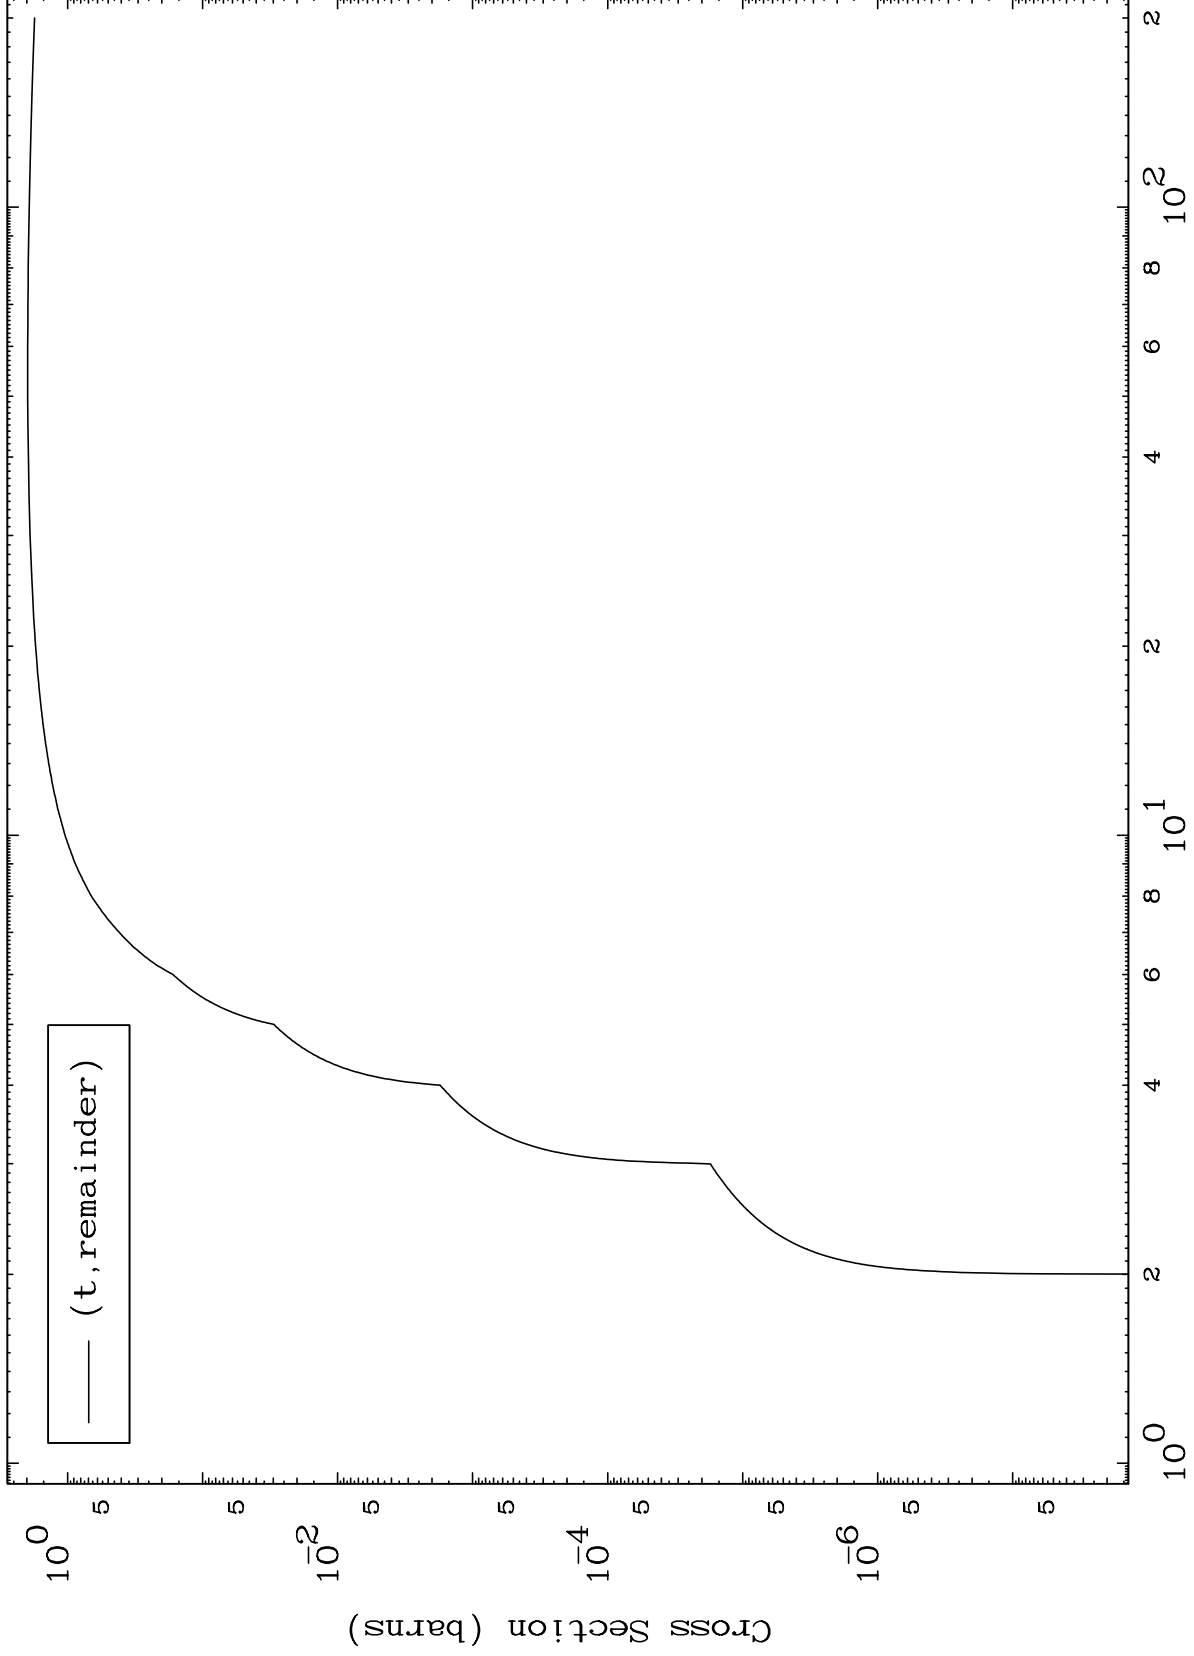

Press Mouse Button to Start

MAT 4261

Triton Major

42-Mo-104

0 Kelvin Cross Sections

Incident Energy (MeV)

42-Mo-104