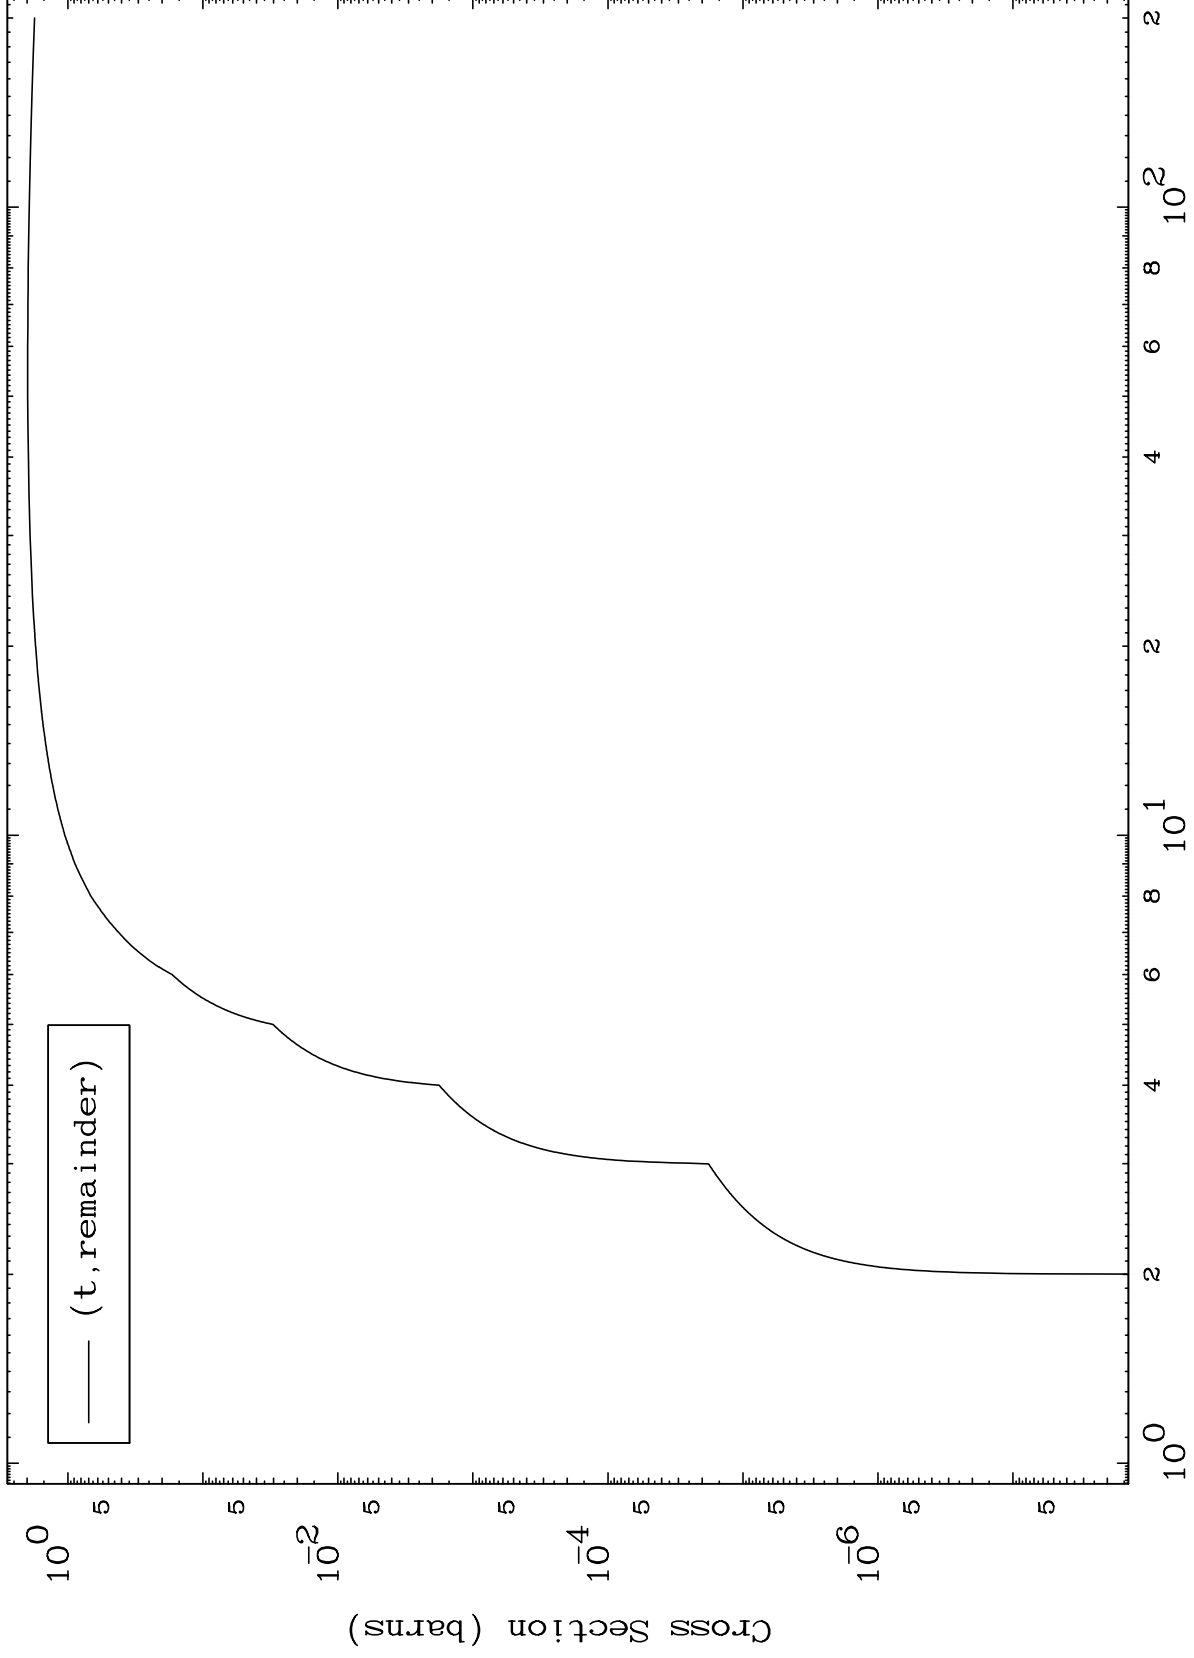

Press Mouse Button to Start

MAT 4264

Triton Major

42-Mo-105

0 Kelvin Cross Sections

Incident Energy (MeV)

42-Mo-105