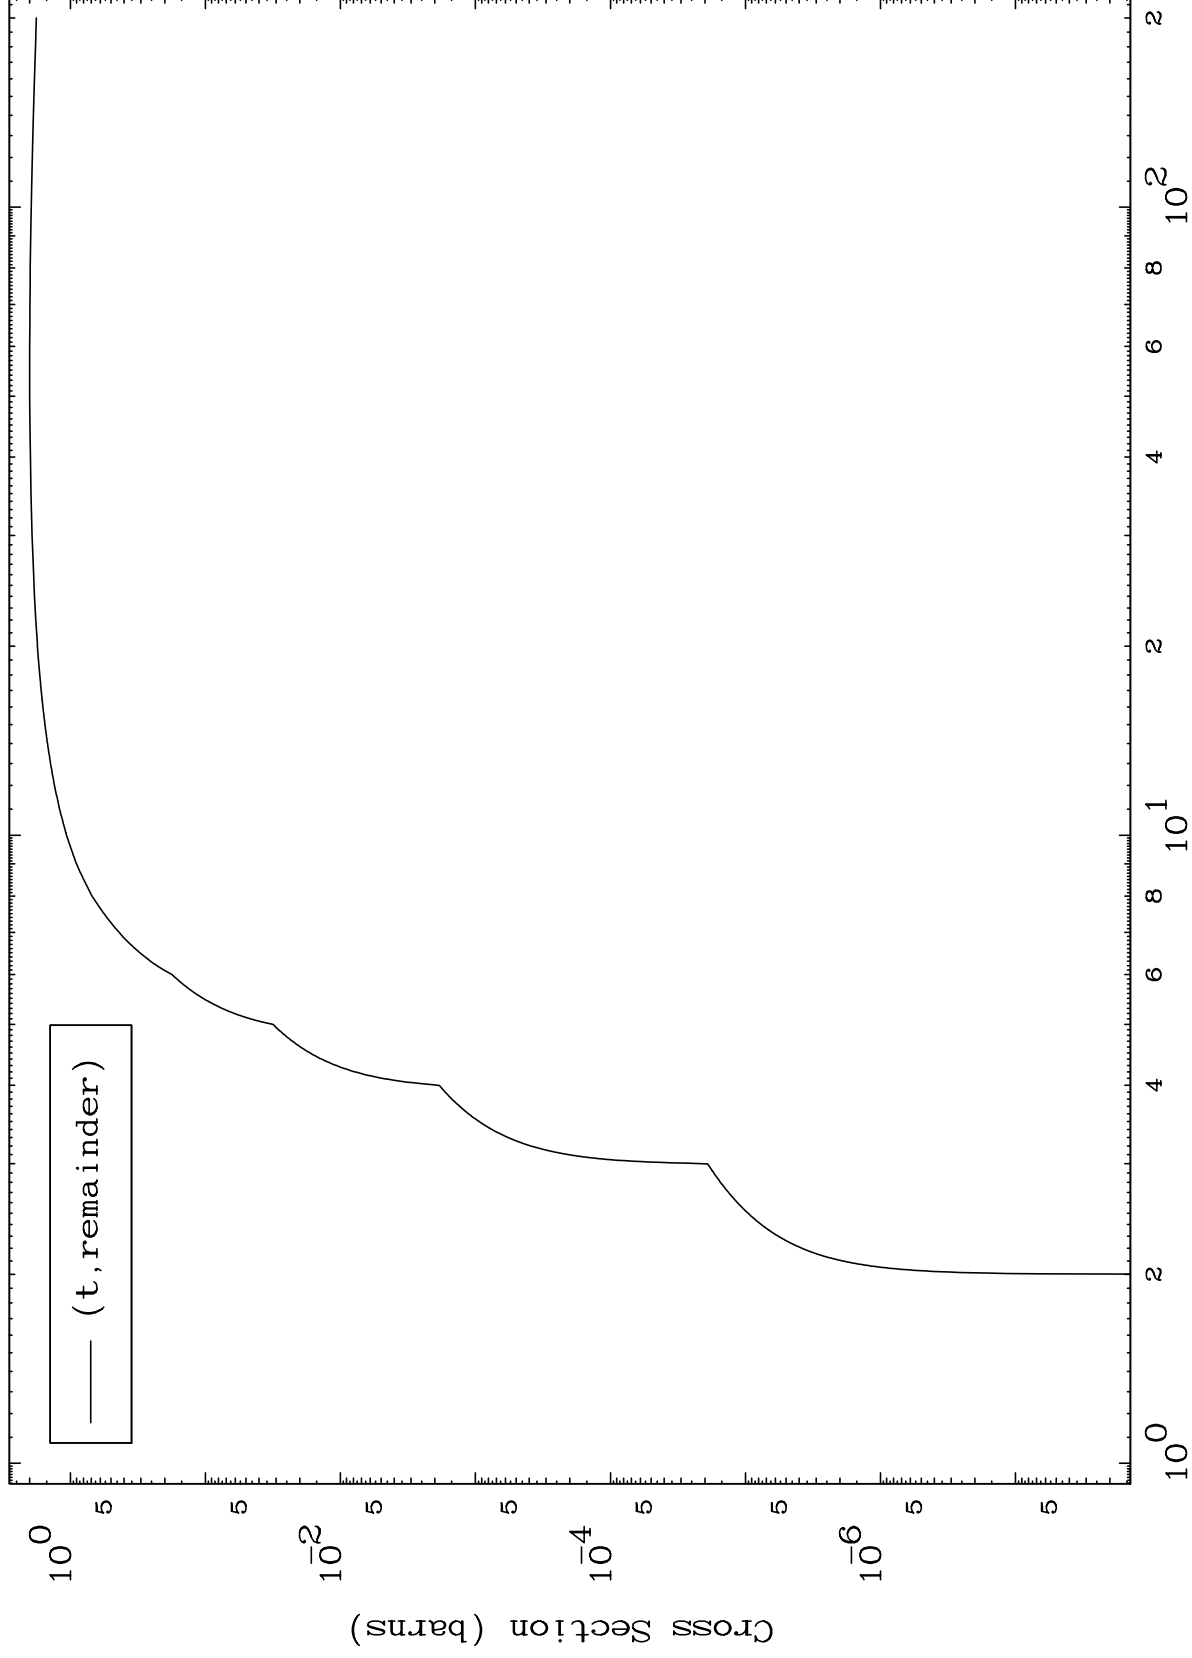

Press Mouse Button to Start

MAT 4270

Triton Major

42-Mo-107

0 Kelvin Cross Sections

Incident Energy (MeV)

42-Mo-107