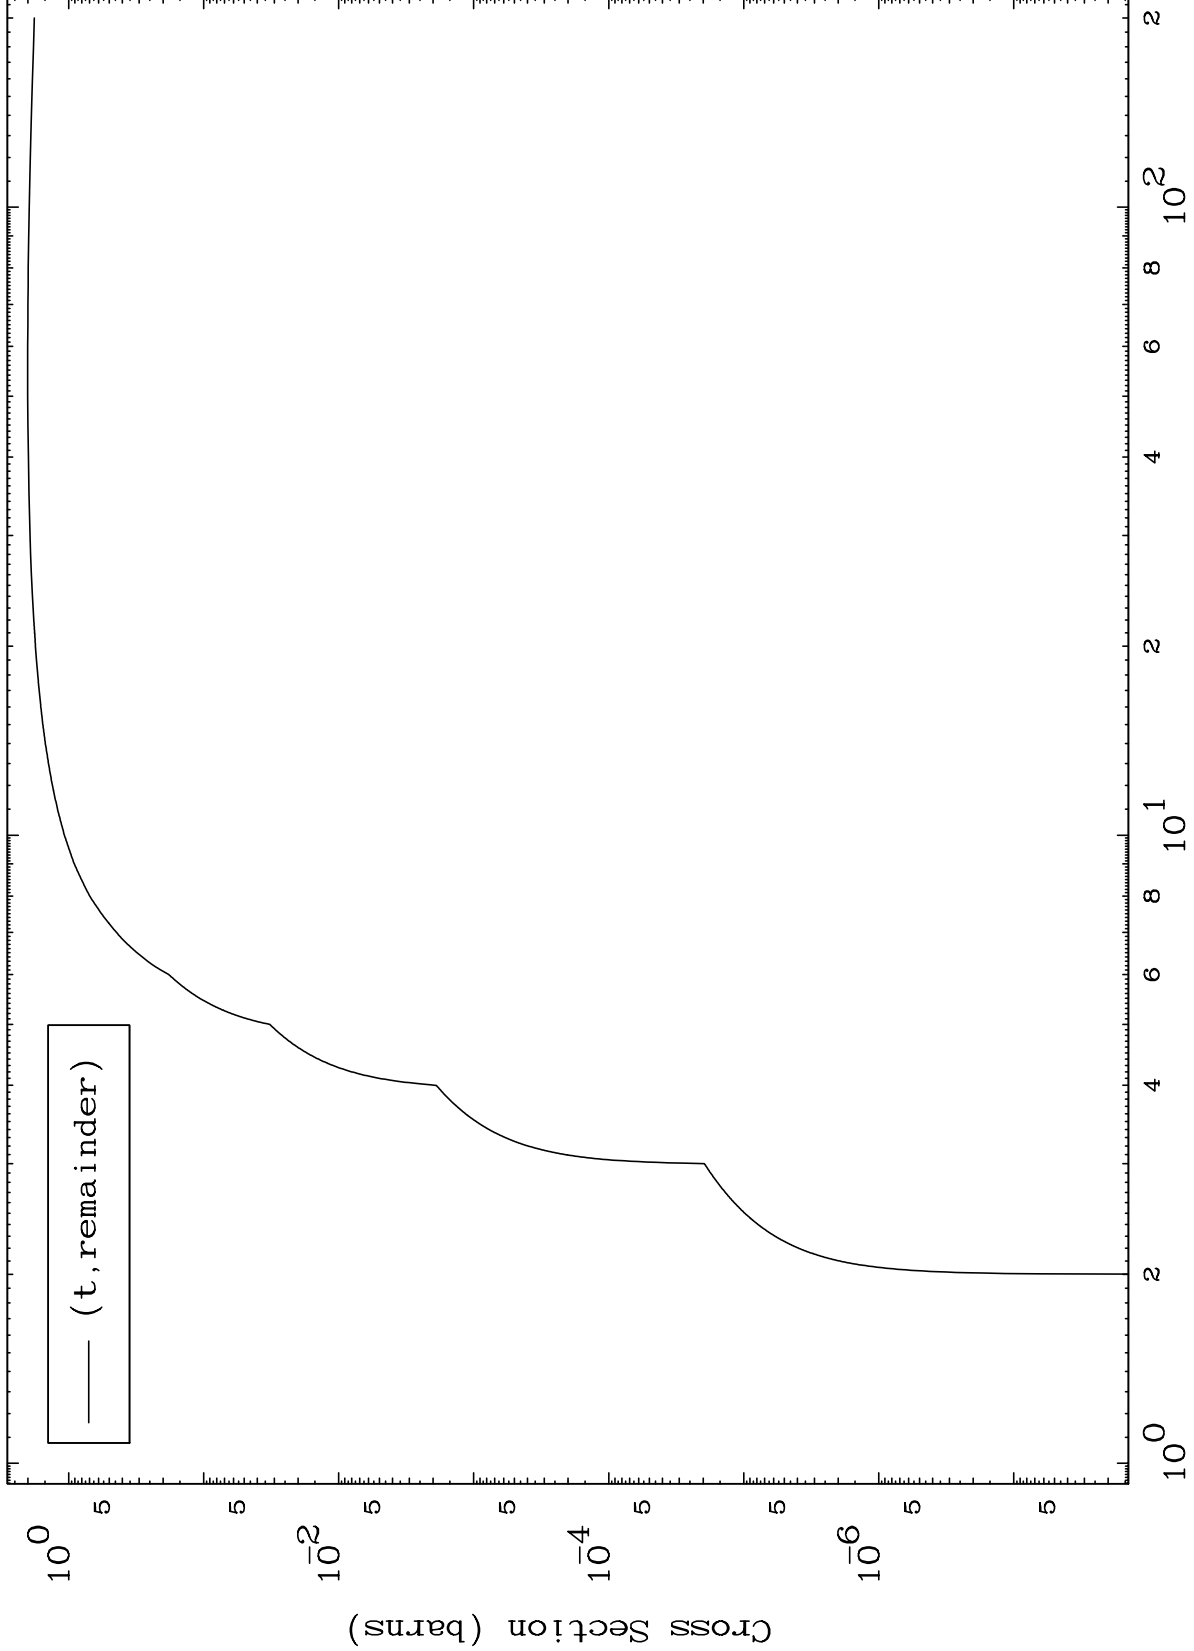

Press Mouse Button to Start

MAT 4273

Triton Major

42-Mo-108

0 Kelvin Cross Sections

Incident Energy (MeV)

42-Mo-108