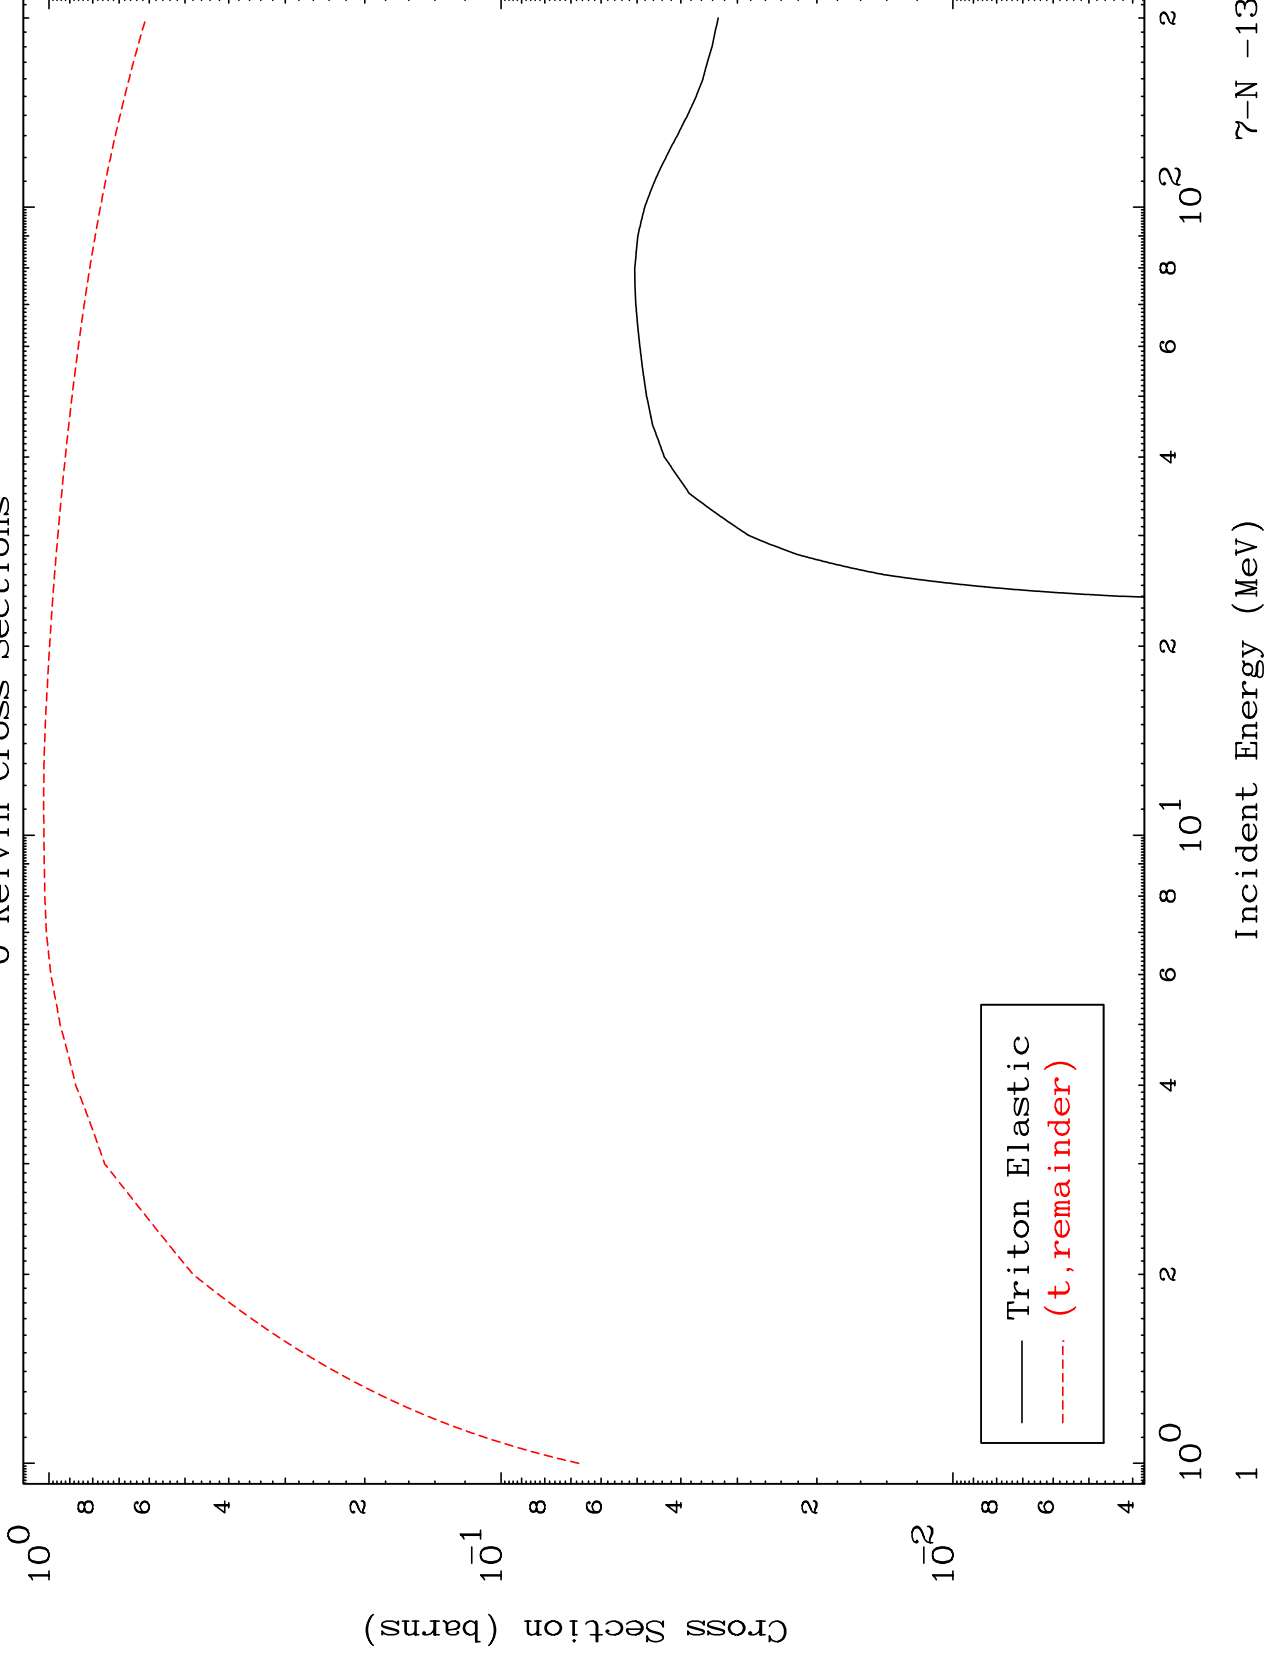

Press Mouse Button to Start

MAT 722

Triton Major
0 Kelvin Cross Sections

7-N -13

7-N -13