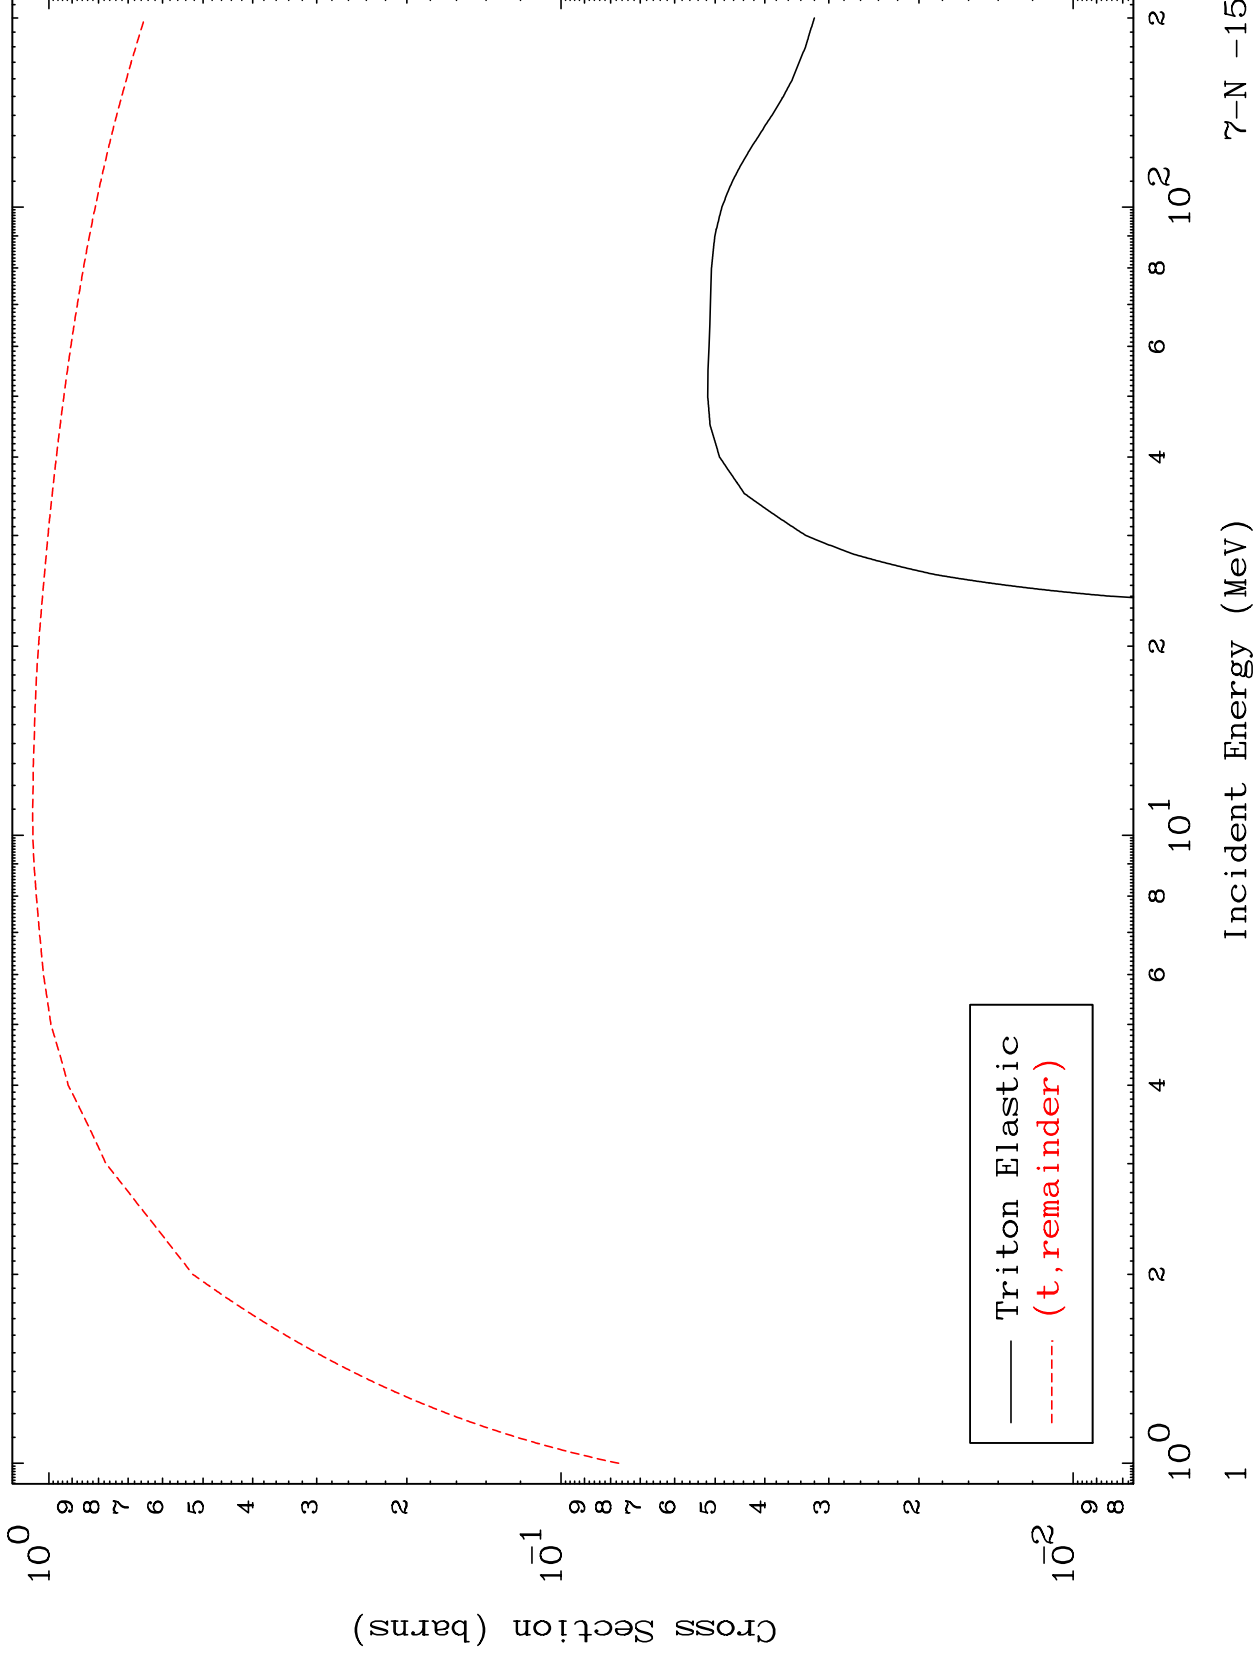

Press Mouse Button to Start

MAT 728

Triton Major
0 Kelvin Cross Sections

7-N -15

7-N -15