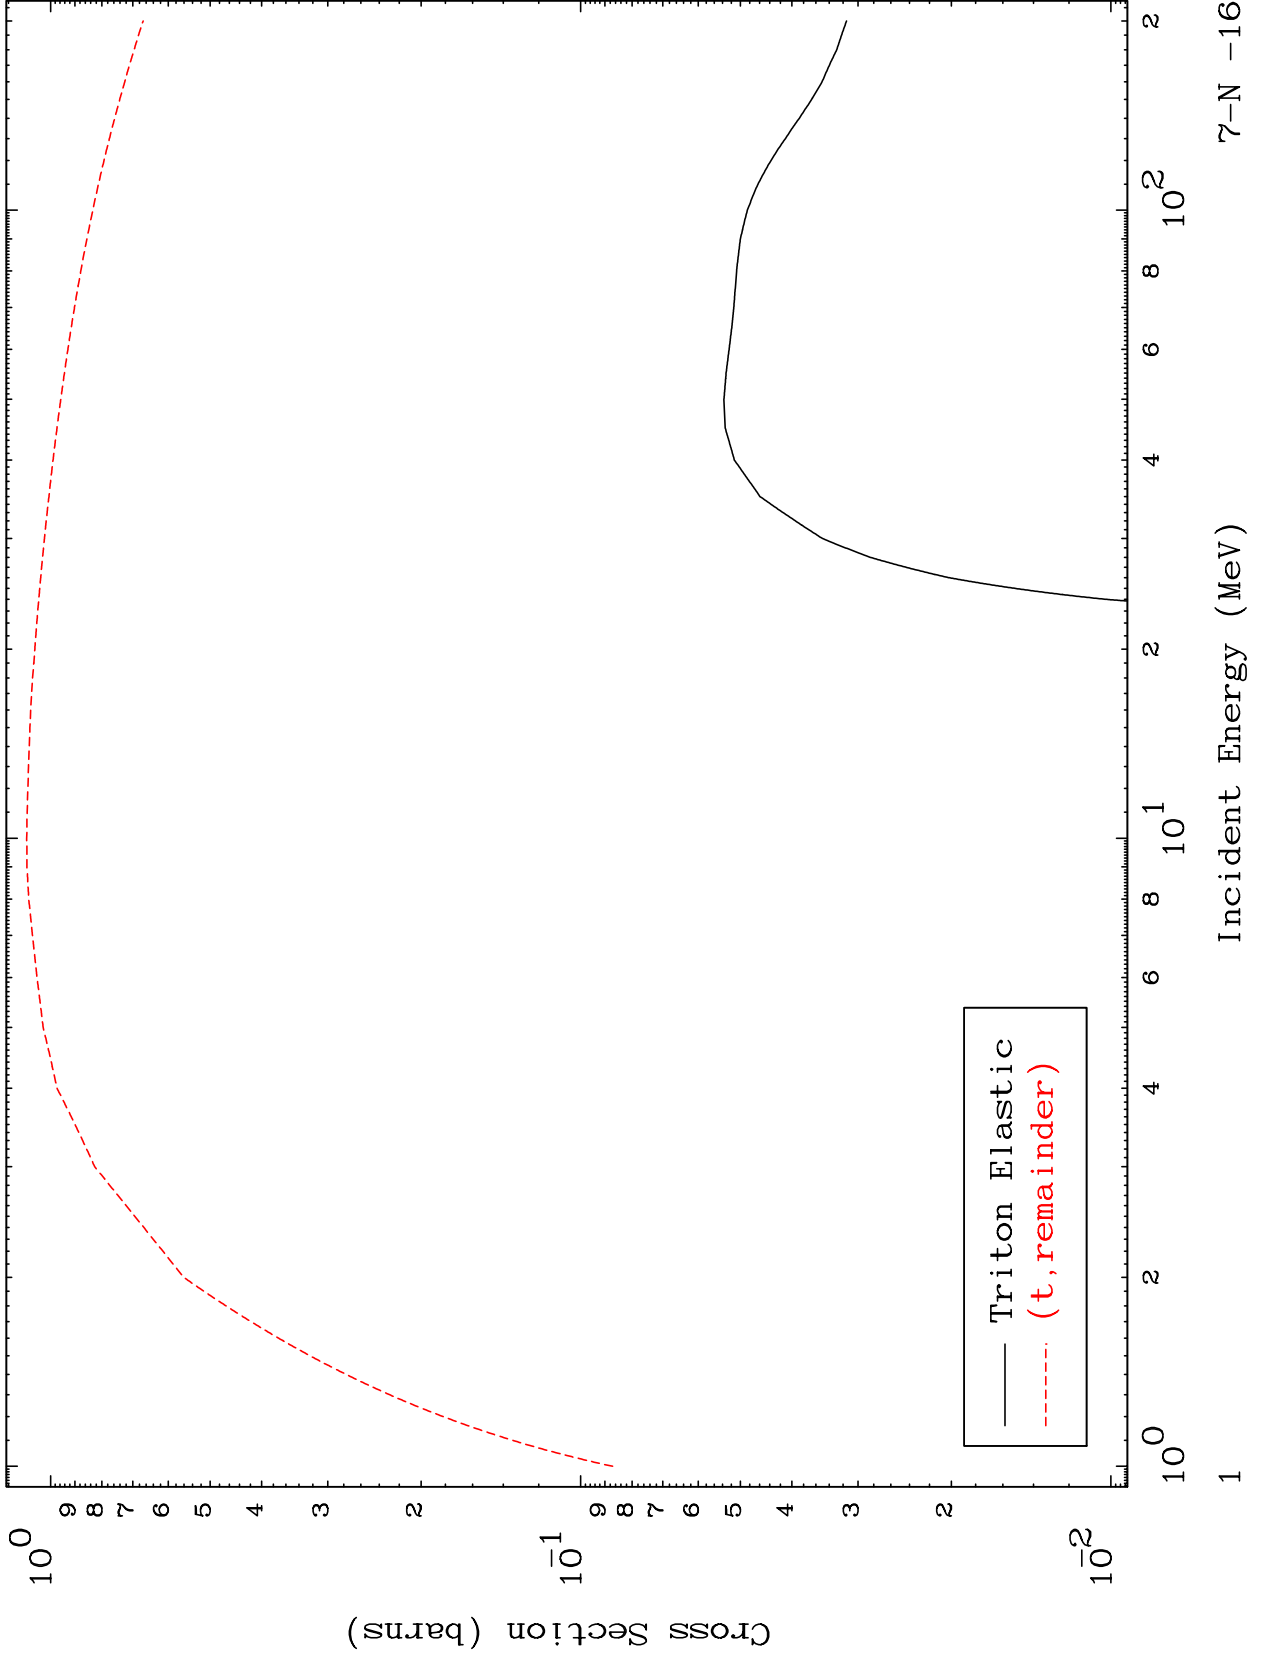

Press Mouse Button to Start

MAT 731

Triton Major
0 Kelvin Cross Sections

7-N -16

7-N -16