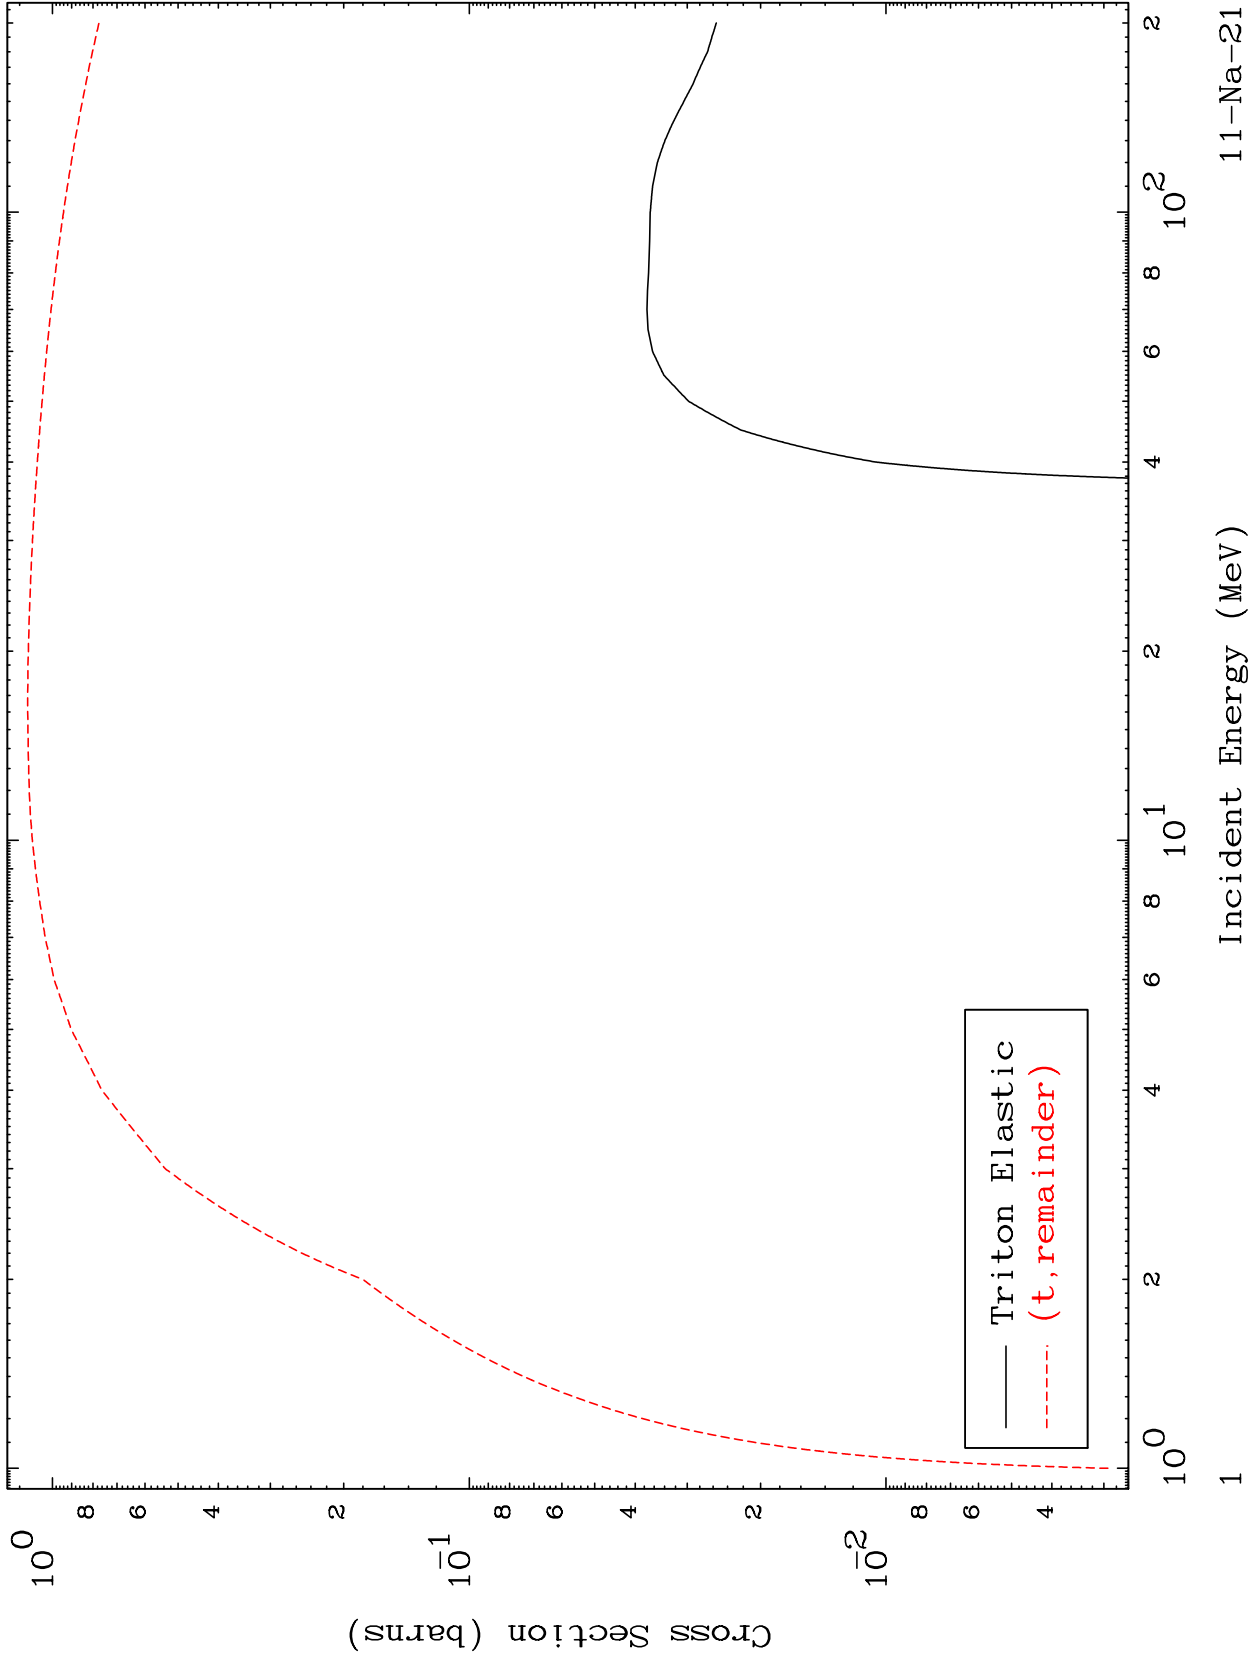

Press Mouse Button to Start

MAT 1119

Triton Major  
0 Kelvin Cross Sections

11-Na-21

Incident Energy (MeV)

11-Na-21