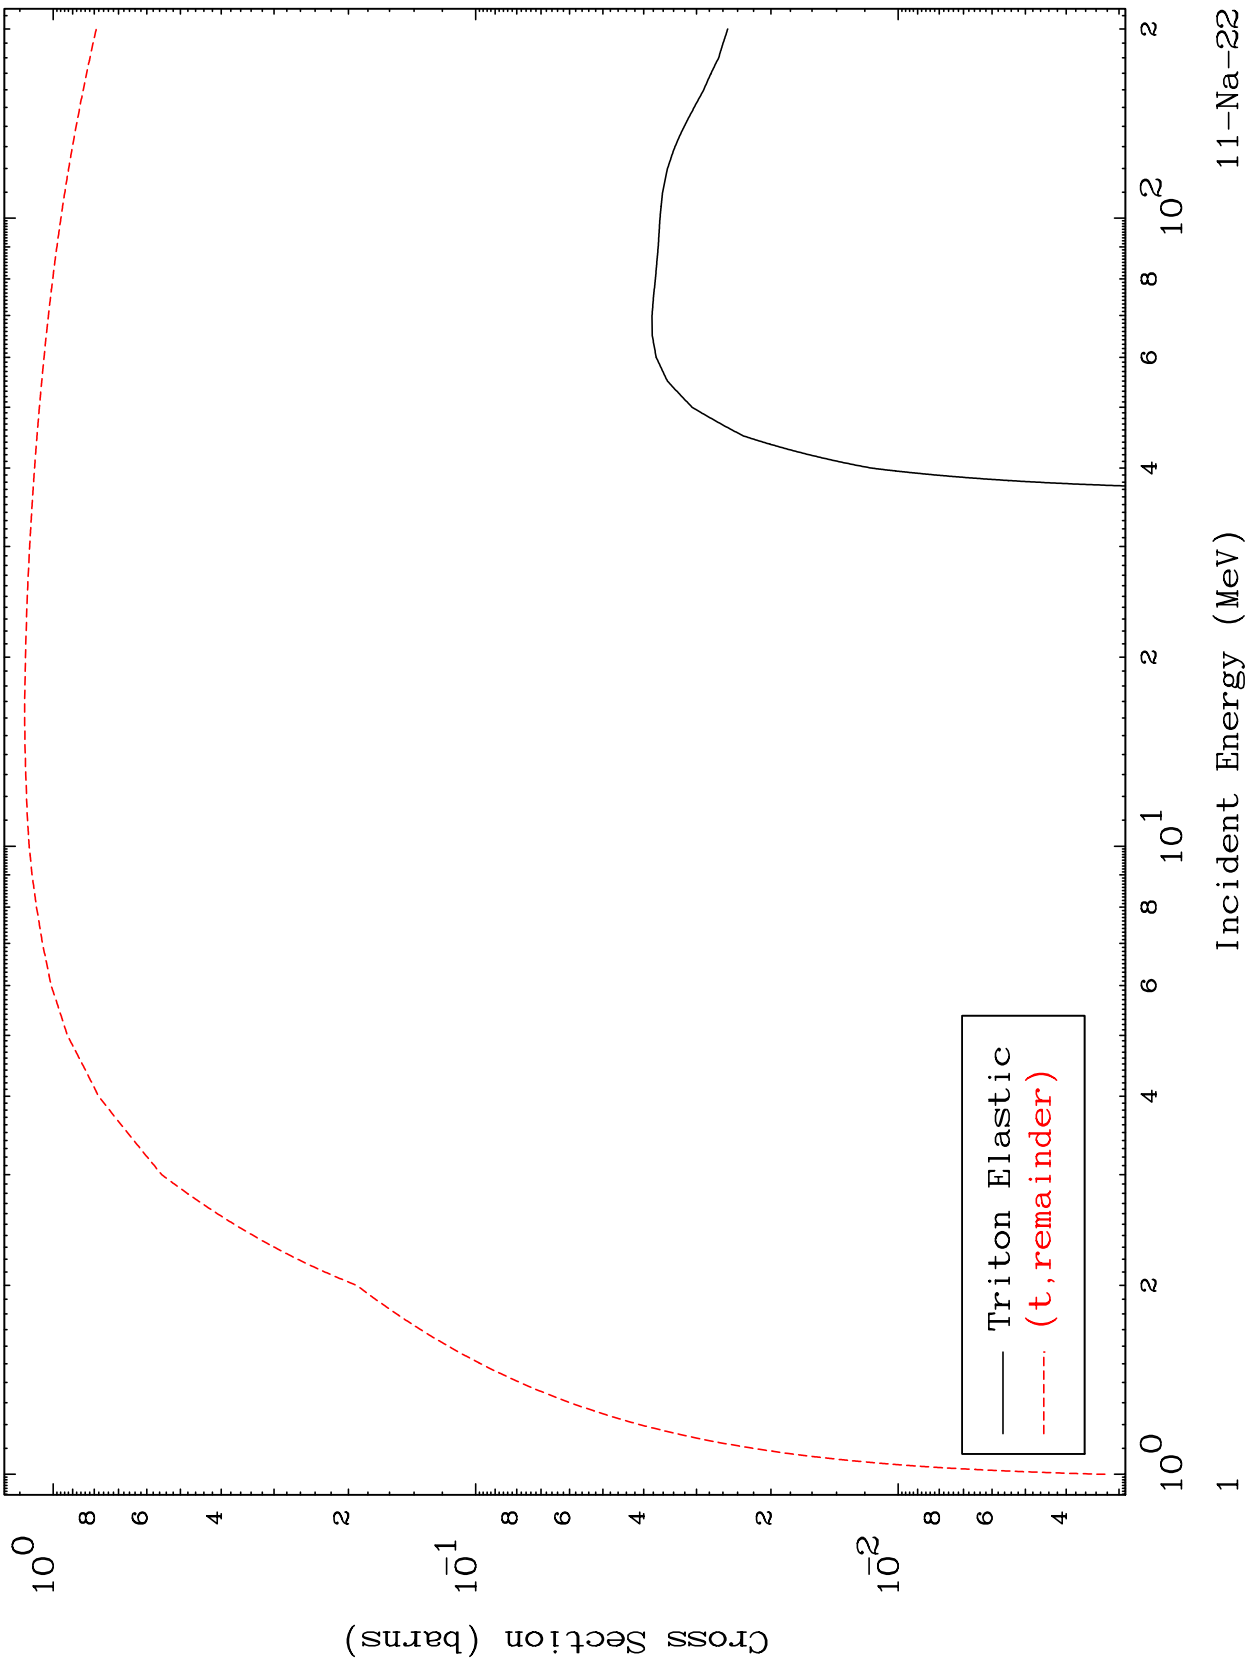

Press Mouse Button to Start

MAT 1122

Triton Major
0 Kelvin Cross Sections

11-Na-22

Incident Energy (MeV)

11-Na-22