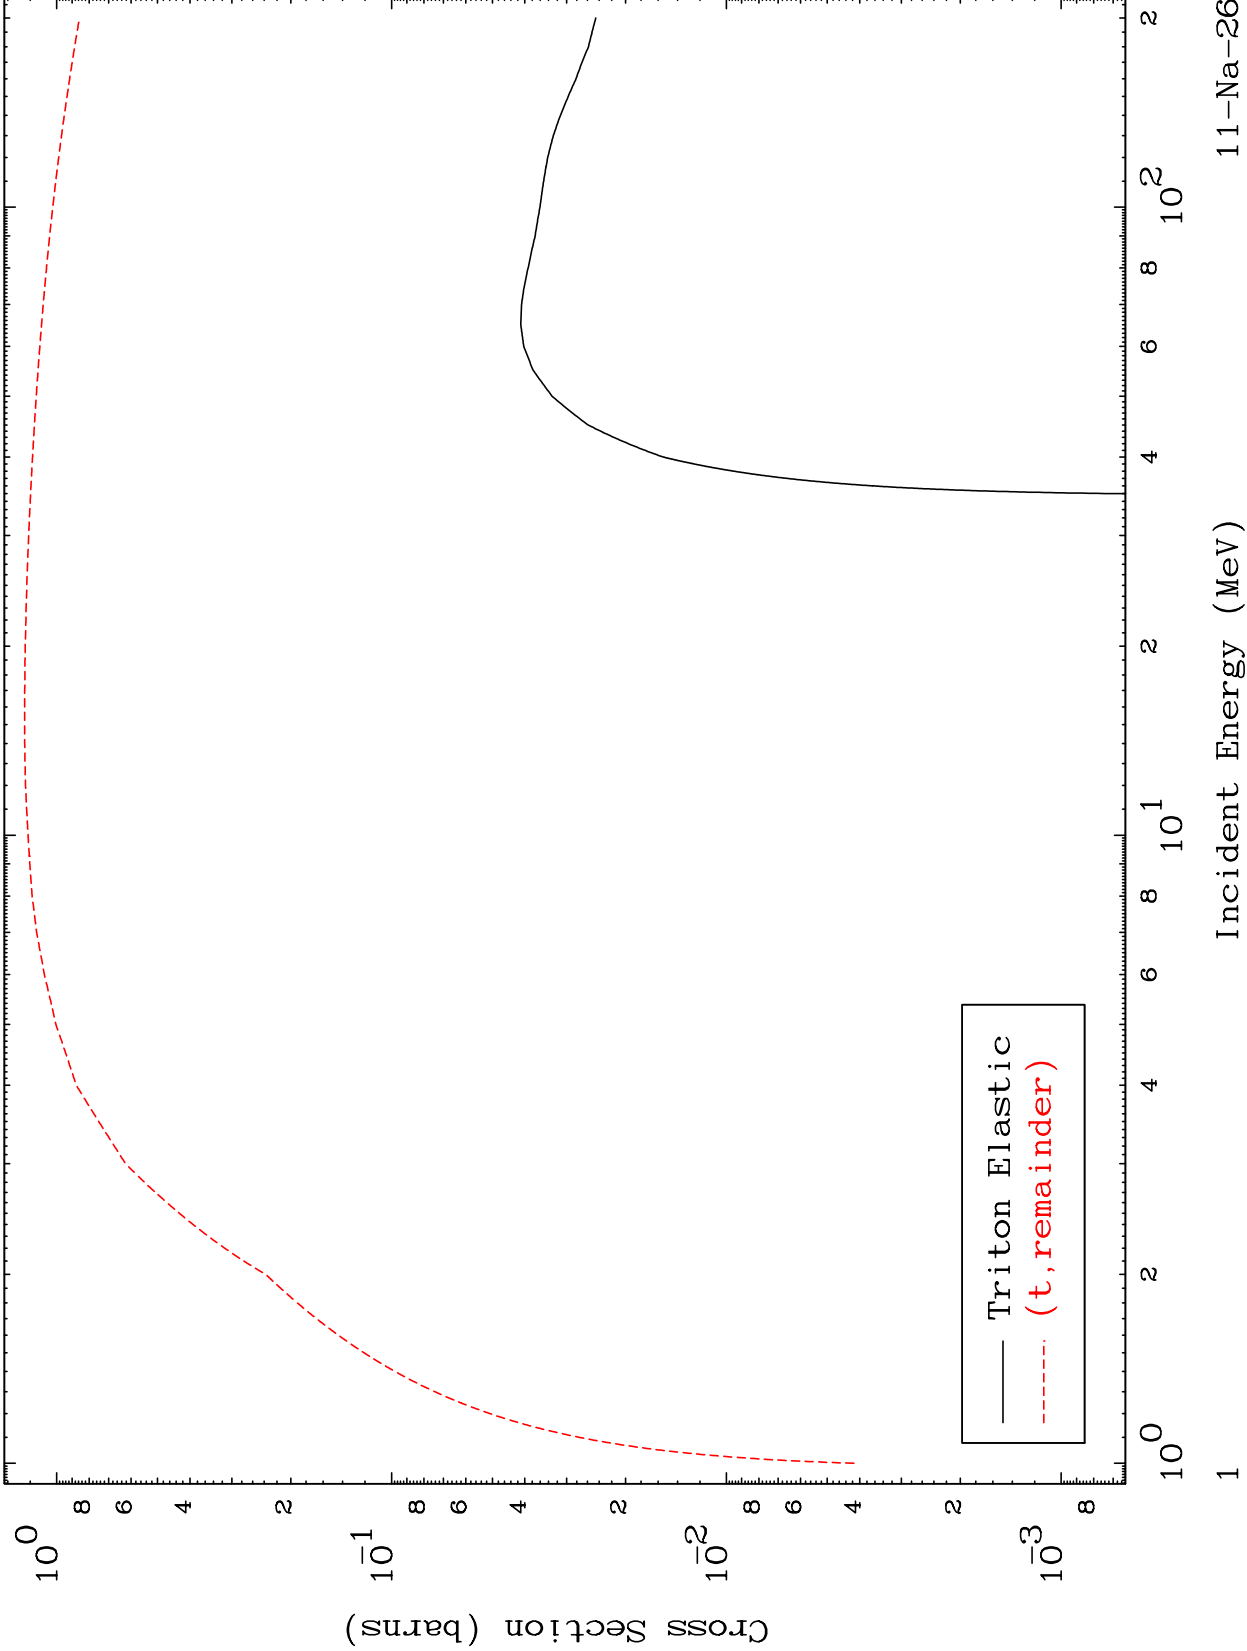

Press Mouse Button to Start

MAT 1134

Triton Major
0 Kelvin Cross Sections

11-Na-26

11-Na-26

Incident Energy (MeV)