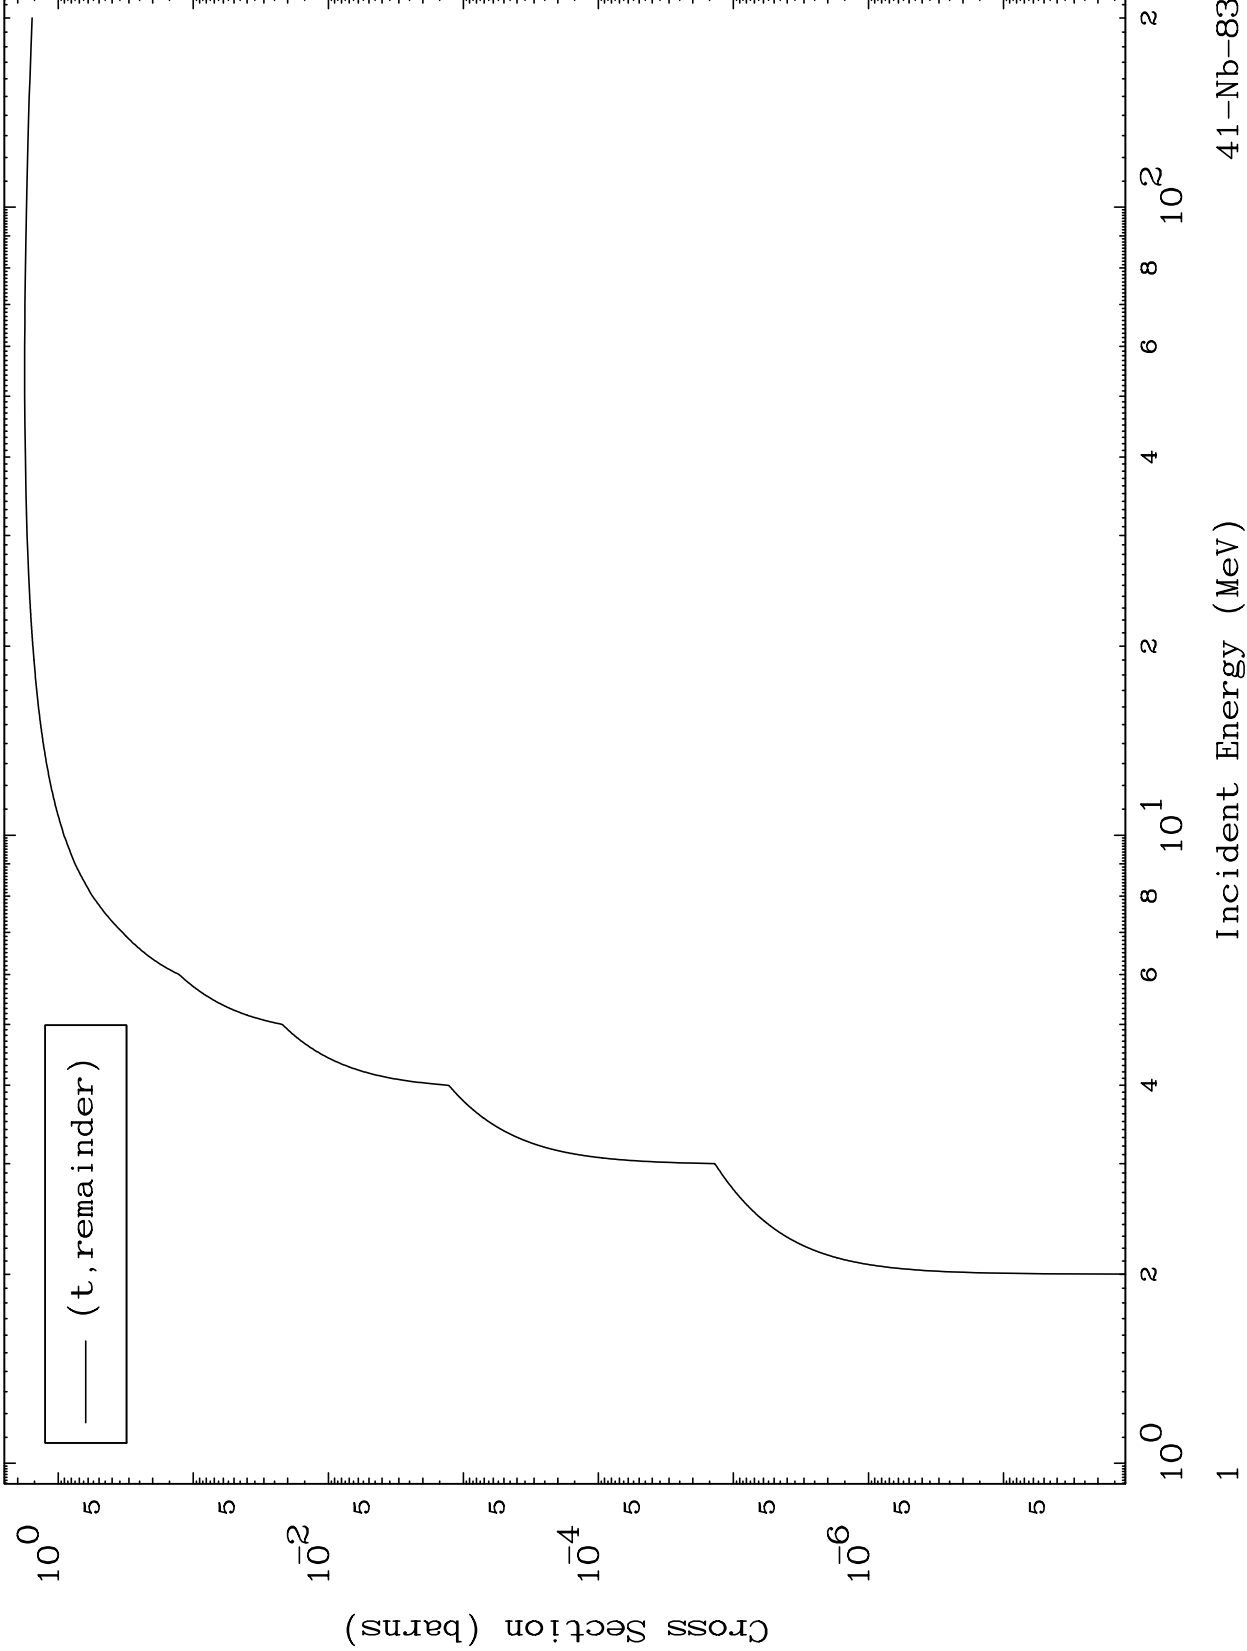

Press Mouse Button to Start

MAT 4095

Triton Major
0 Kelvin Cross Sections

41-Nb-83

Incident Energy (MeV)

41-Nb-83