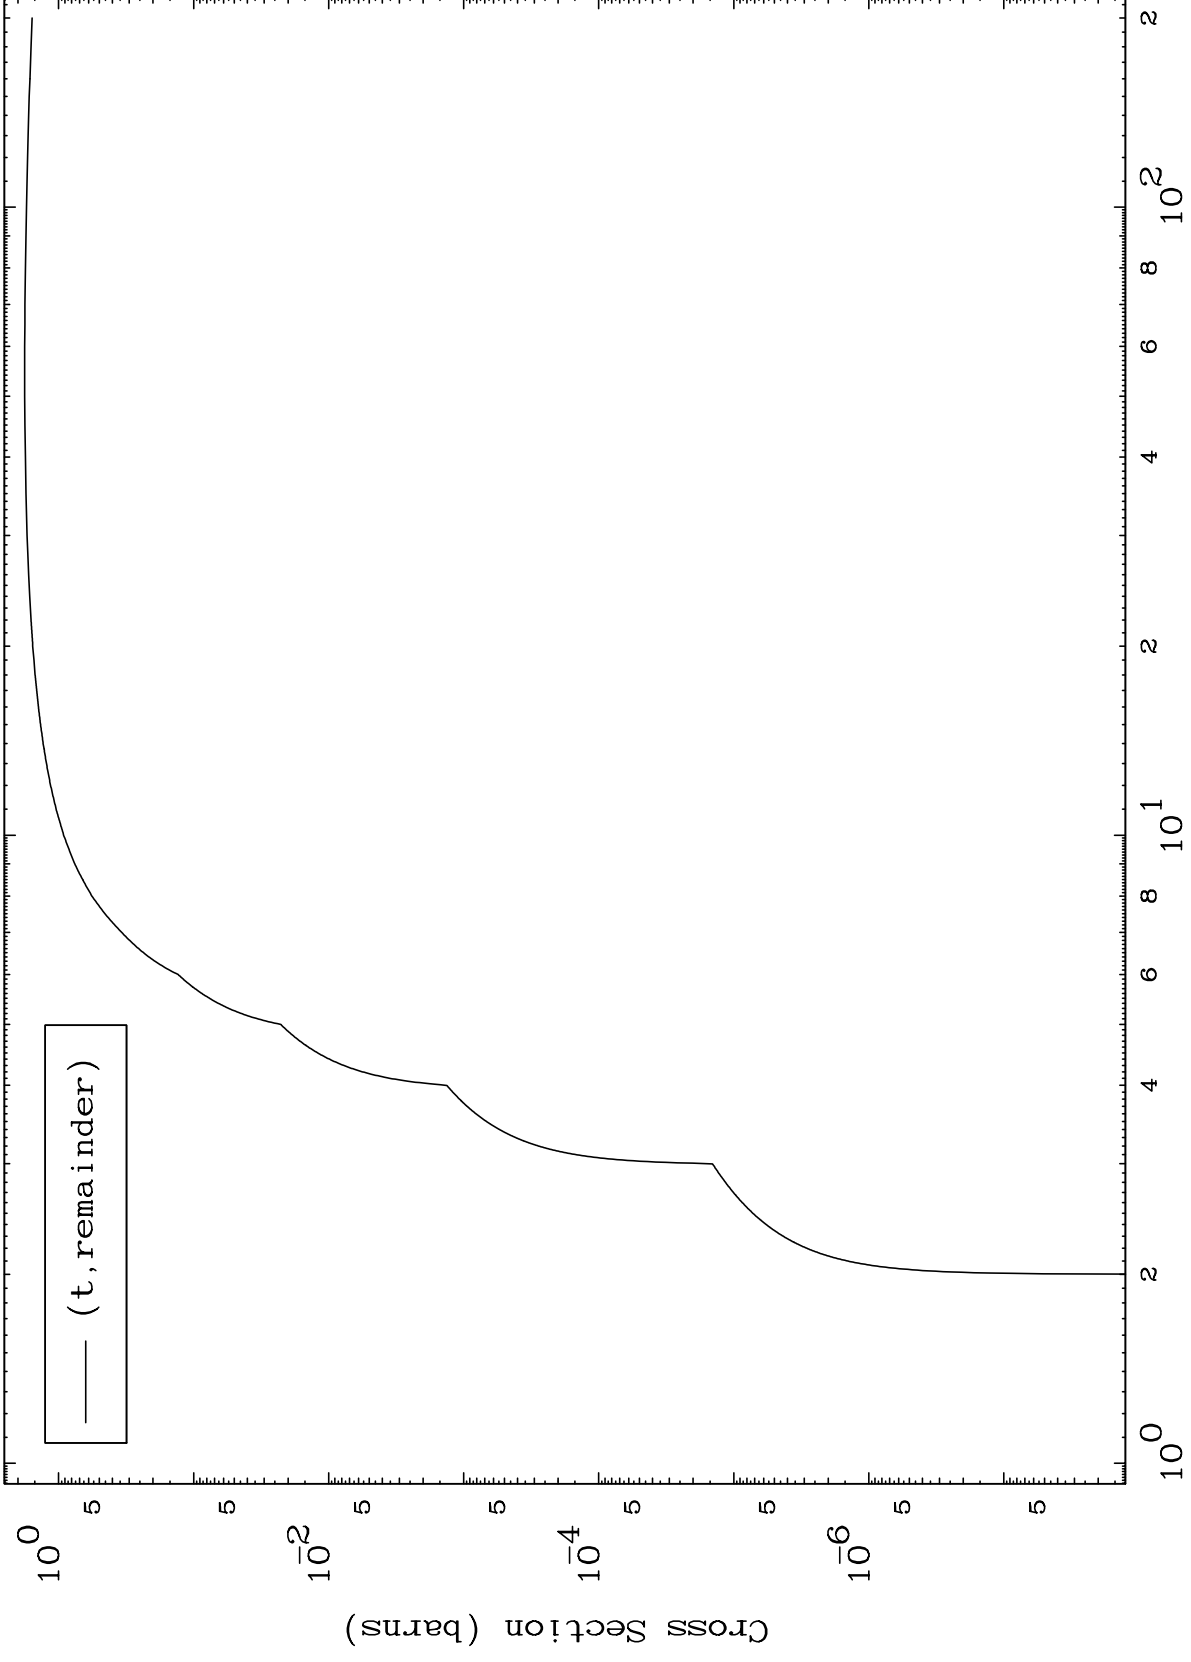

Press Mouse Button to Start

MAT 4098

Triton Major

41-Nb-84

0 Kelvin Cross Sections

Incident Energy (MeV)

41-Nb-84